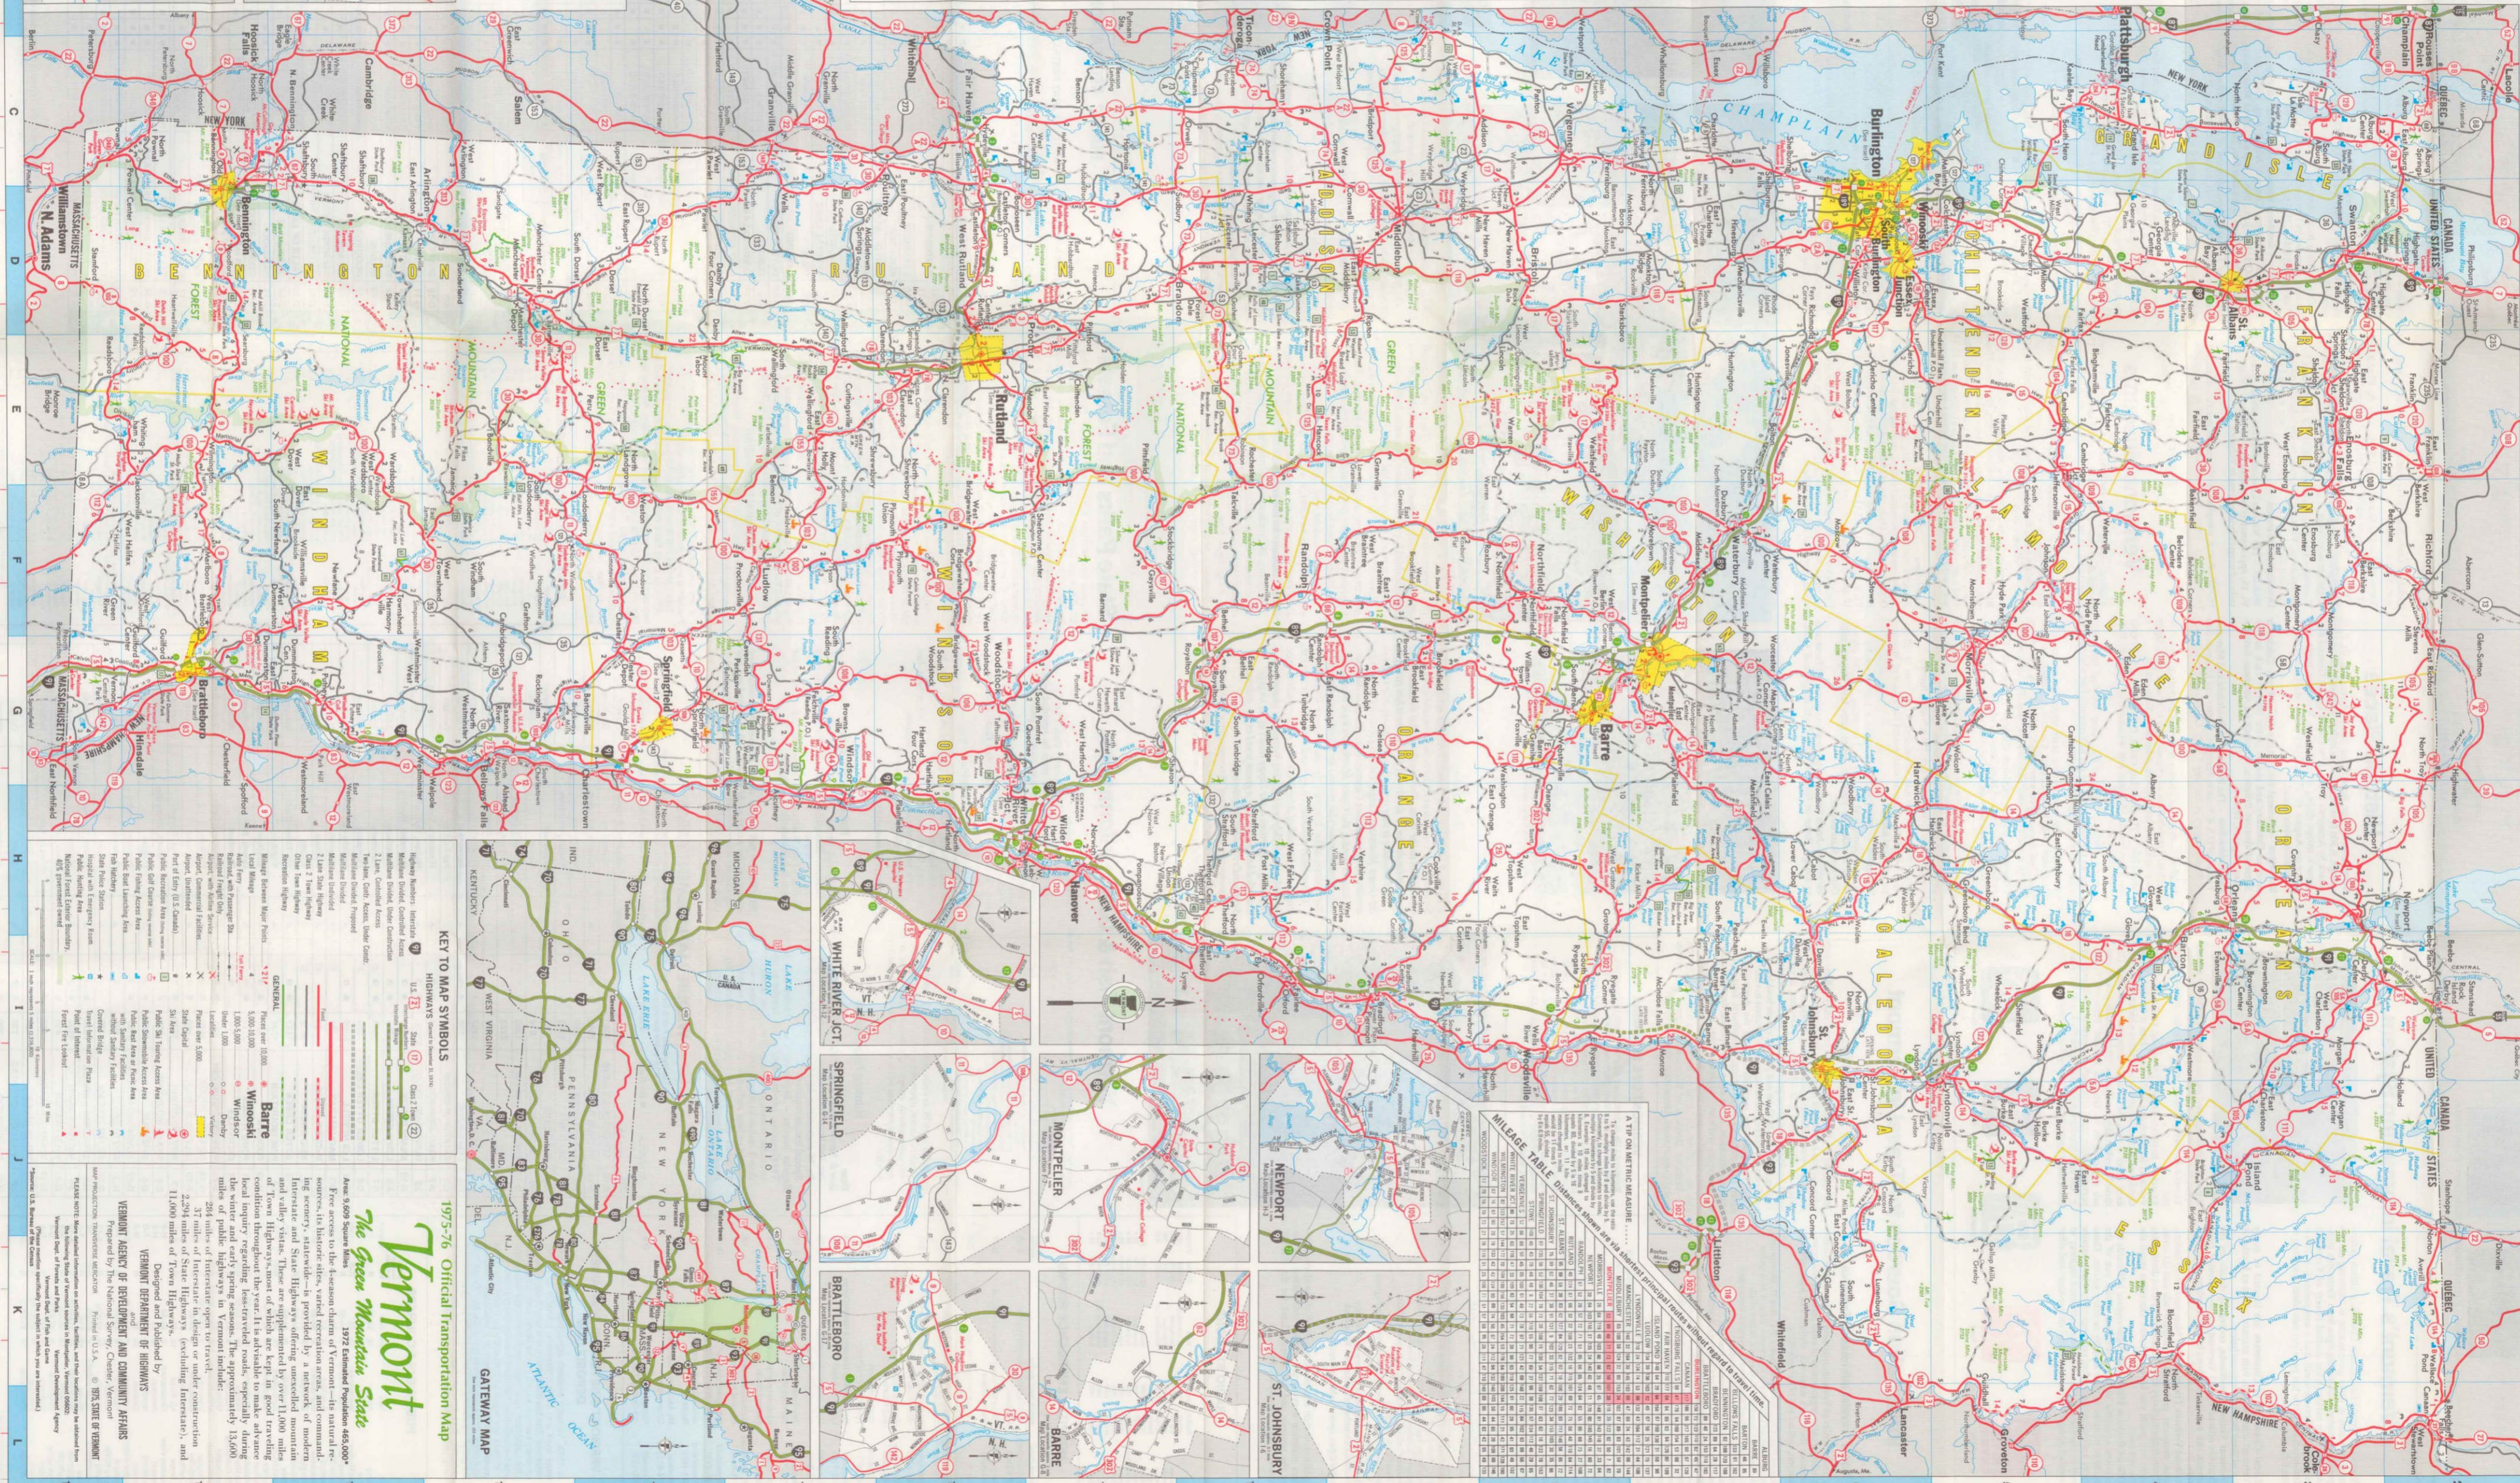

HIGHWAY SPEED LIMITS IN VERMONT
 Minimum 55 All others: Maximum 55
 The Vermont State Police are at your service to aid and protect you and your family while traveling in Vermont. Speed limits and safe driving practices.

THESE AND ALL OTHER TRAFFIC CONTROL SIGNS YOU WILL OBSERVE ALONG VERMONT HIGHWAYS CONFORM TO NATIONAL STANDARDS

LOCATION INDEX
 TO DISTRICT TOWNS AND VILLAGES
 (Abbreviations: C, Canada; N, New York; NH, New Hampshire)

KEY TO MAP SYMBOLS
 HIGHWAYS: 23, 24, 25, 26, 27, 28, 29, 30, 31, 32, 33, 34, 35, 36, 37, 38, 39, 40, 41, 42, 43, 44, 45, 46, 47, 48, 49, 50, 51, 52, 53, 54, 55, 56, 57, 58, 59, 60, 61, 62, 63, 64, 65, 66, 67, 68, 69, 70, 71, 72, 73, 74, 75, 76, 77, 78, 79, 80, 81, 82, 83, 84, 85, 86, 87, 88, 89, 90, 91, 92, 93, 94, 95, 96, 97, 98, 99, 100

MILEAGE TABLE
 Distances shown in a shortest practical route unless noted to the contrary.

From	To	Miles
Albany	Barre	100
Albany	Burlington	100
Albany	Montpelier	100
Albany	St. Albans	100
Albany	St. Johnsbury	100
Albany	Windsor	100
Albany	White River Junction	100
Albany	Springfield	100
Albany	Brattleboro	100
Albany	Gare	100
Albany	St. Johnsbury	100
Albany	Windsor	100
Albany	White River Junction	100
Albany	Springfield	100
Albany	Brattleboro	100
Albany	Gare	100