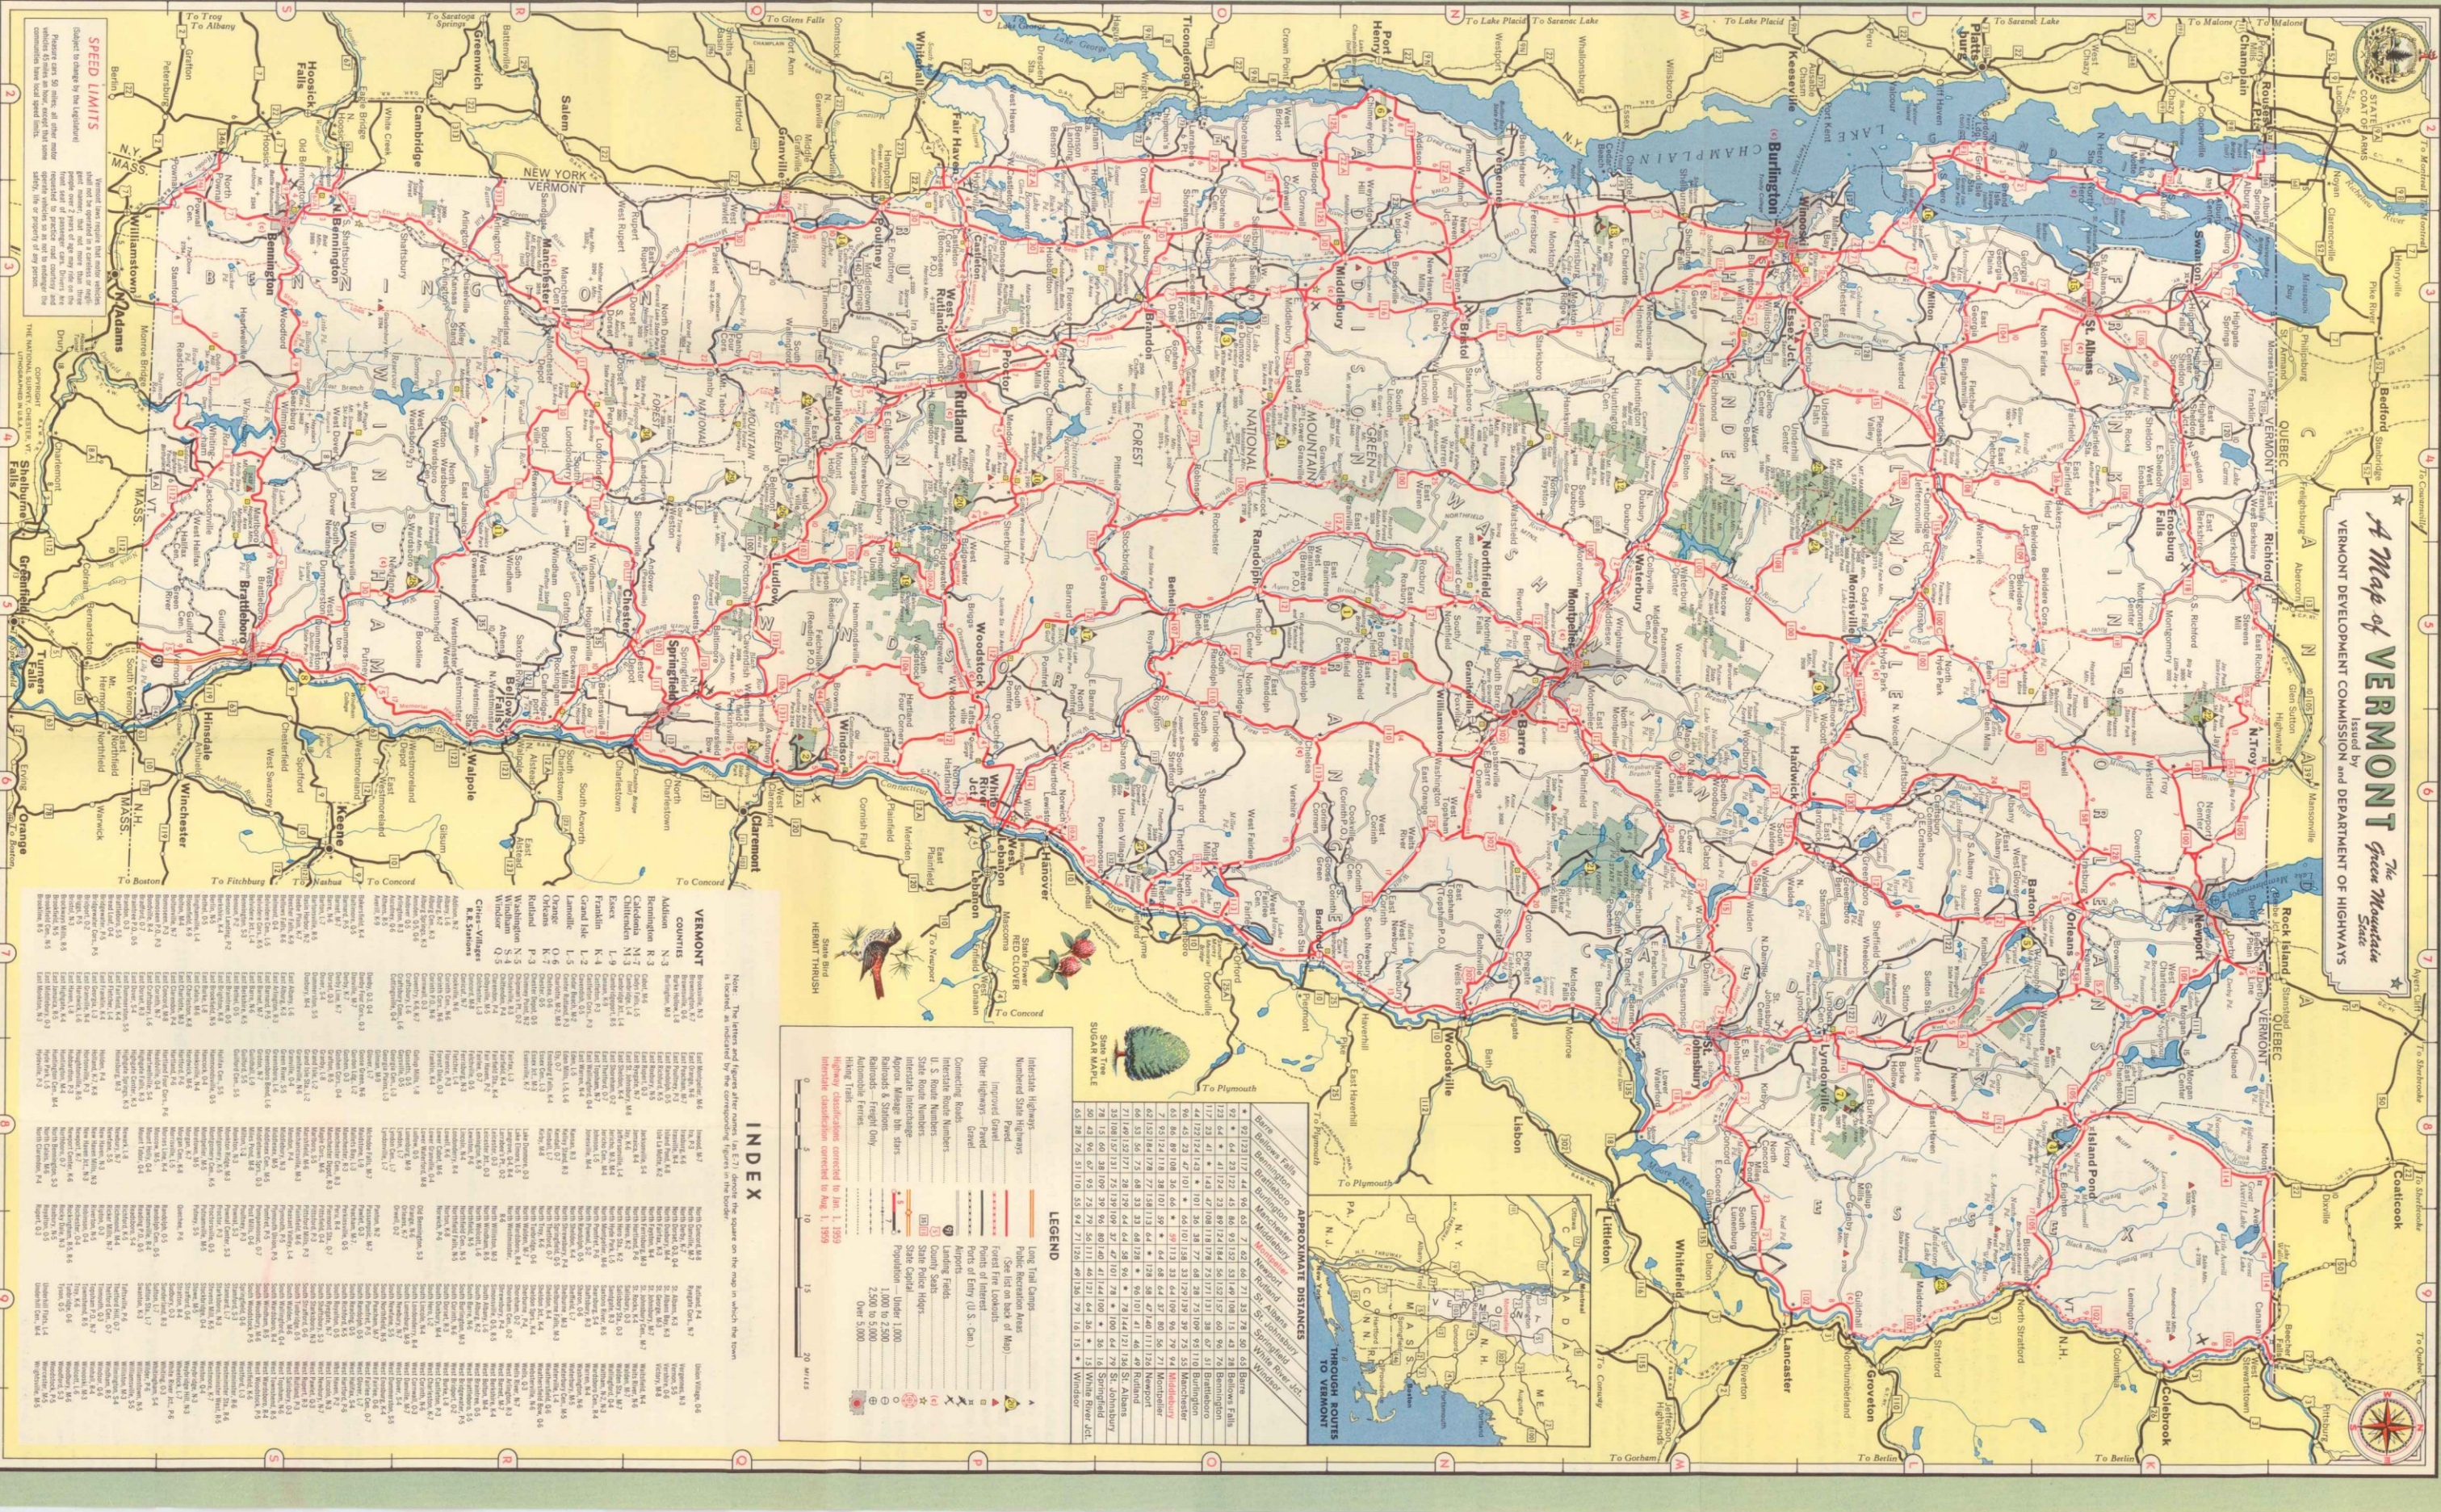

A Map of VERMONT

The Mountain State

Issued by
VERMONT DEVELOPMENT COMMISSION and DEPARTMENT OF HIGHWAYS

Note: The letters and figures after names in E-71 denote the squares on the map in which the town is located, as indicated by the corresponding figures on the border.

INDEX

VERMONT COUNTIES	VERMONT TOWNS
Adams	Adams
Benning	Benning
Charlotte	Charlotte
Franklin	Franklin
Grand Isle	Grand Isle
Lamoignon	Lamoignon
Orange	Orange
Rutland	Rutland
Washington	Washington
Windsor	Windsor
Chittenden	Chittenden
Colchester	Colchester
Essex	Essex
Madison	Madison
Montpelier	Montpelier
Norfolk	Norfolk
Orleans	Orleans
Rockingham	Rockingham
St. Albans	St. Albans
St. Albans City	St. Albans City
St. Albans Town	St. Albans Town
Swanton	Swanton
Townsend	Townsend
Waltham	Waltham
Waterbury	Waterbury
Westchester	Westchester
White River	White River
Woodbury	Woodbury
Wright	Wright
Yamhill	Yamhill

LEGEND

- Public Recreation Areas
- Long Trail Camps
- Interstate Highways
- Numbered State Highways
- Other State Highways
- Improved Gravel
- Other Highways - Paved
- Other Highways - Gravel
- Connecting Roads
- Interstate Route Numbers
- U. S. Route Numbers
- State Route Numbers
- Interstate Interchange
- Approx. Merge on stars
- Belongs - Freight Only
- Admittable Ferries
- Highly Recommended
- Interstate Classification

APPROXIMATE DISTANCES THROUGH ROUTES TO VERMONT

From	Distance
Baltimore	1,177
Boston	1,177
Burlington	44
Manchester	96
Montpelier	63
Rutland	71
St. Albans	331
Springfield	78
White River Jct.	50
Windsor	63
Woodbury	108
Yamhill	131
Wright	131
Waterbury	131
Westchester	131
White River Jct.	131
Windsor	131
Woodbury	131
Wright	131
Yamhill	131

STATE TIME

State Time	Approximate Distances
Barre	92
Baltimore	1,177
Boston	1,177
Burlington	44
Manchester	96
Montpelier	63
Rutland	71
St. Albans	331
Springfield	78
White River Jct.	50
Windsor	63
Woodbury	108
Yamhill	131
Wright	131
Waterbury	131
Westchester	131
White River Jct.	131
Windsor	131
Woodbury	131
Wright	131
Yamhill	131