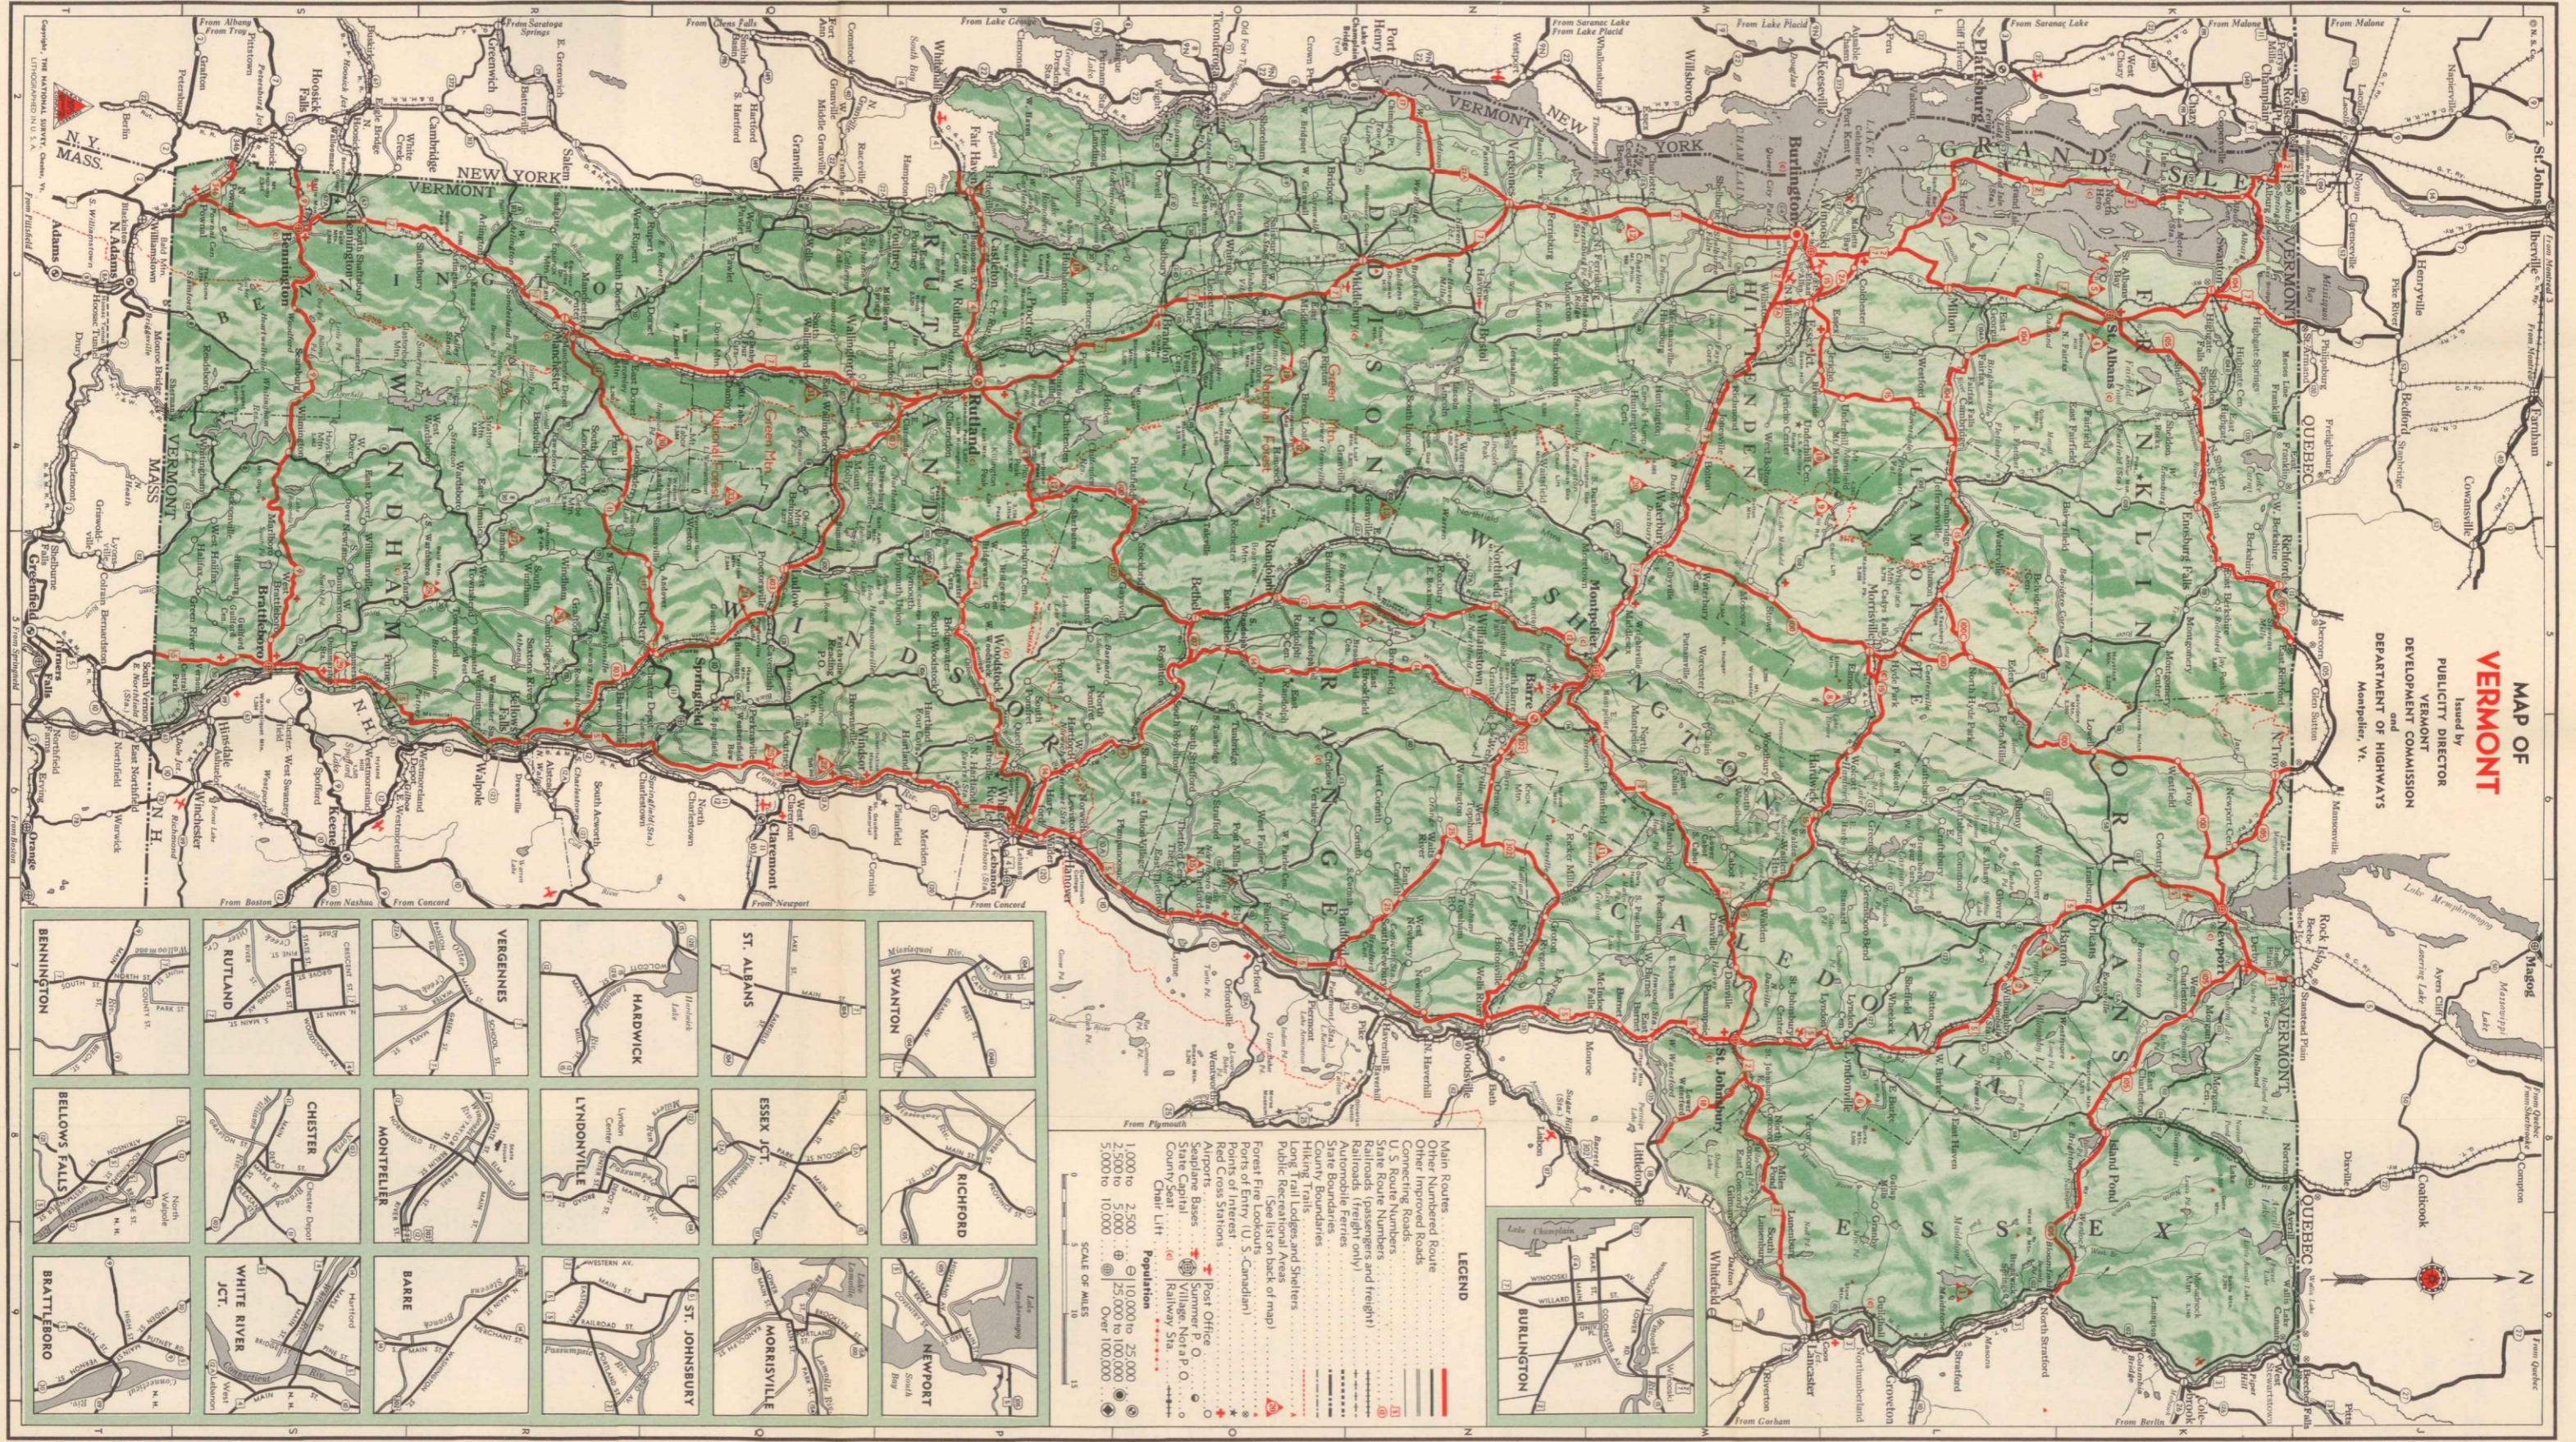

MAP OF VERMONT

Issued by
PUBLICITY DIRECTOR
VERMONT
DEVELOPMENT COMMISSION
 and
DEPARTMENT OF HIGHWAYS
 Montpelier, Vt.

- LEGEND**
- Main Routes
 - Other Numbered Route
 - Other Improved Roads
 - Connecting Roads
 - U.S. Route Numbers
 - State Route Numbers and freight
 - Railroads (freight only)
 - Automobile Ferries
 - State Boundaries
 - Hiking Trails
 - Long Trail Lodges and Shelters
 - Public Recreational Areas
 - Forest Fire Lookouts
 - Points of Interest
 - Red Cross Stations
 - Support Bases
 - Summer Home P.O.
 - State Seat
 - County Seat
 - Chair Lift
- Population**
- 1,000 to 2,500
 - 2,500 to 5,000
 - 5,000 to 10,000
 - Over 100,000
- SCALE OF MILES
- 0 5 10 15