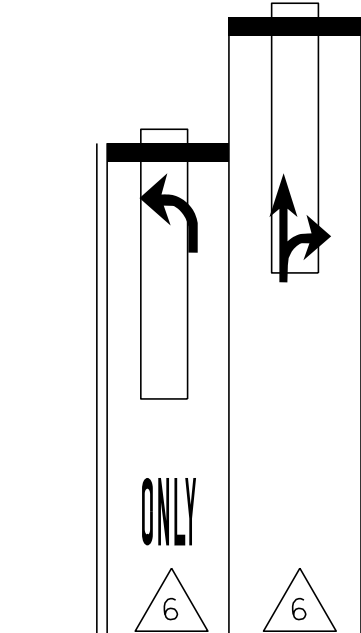

JB

JB

JB

- VIDEO CAMERA
- CONTROL BOX
- MAST ARM
- COORDINATION
- VIDEO DETECTION
- JUNCTION BOX
- LUMINAIRE
- STANCHION
- ROADWAY SIGN
- = NO TURN ON RED

MODERN FURNITURE

DISTRICT 9 GARGAGE

NOT TO SCALE US 5 SOUTH