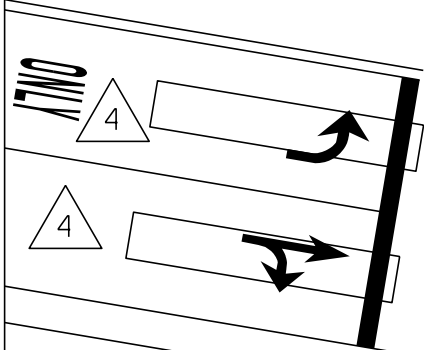

MS # 908

US 5 NORTH

MCDONALDS

VERIZON

QUARRY ROAD