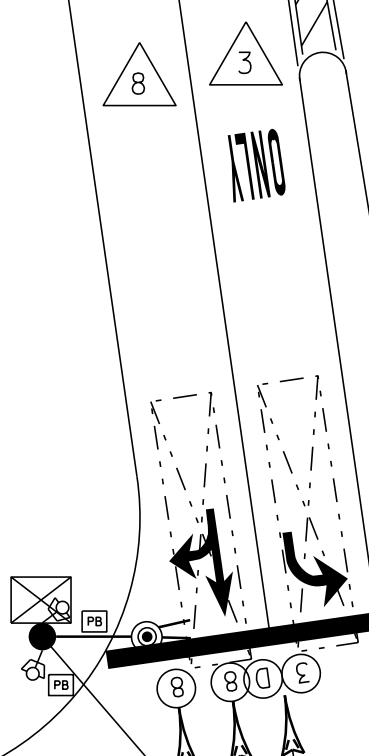

MS # 813

VT-104 NORTH

ST ALBANS HIGHWAY

- RADAR DETECTOR
- CONTROL BOX
- RADAR DETECTION
- PULL BOX
- LUMINAIRE
- ROADWAY SIGN
- =
- =

VT-104 SOUTH

ST ALBANS HIGHWAY