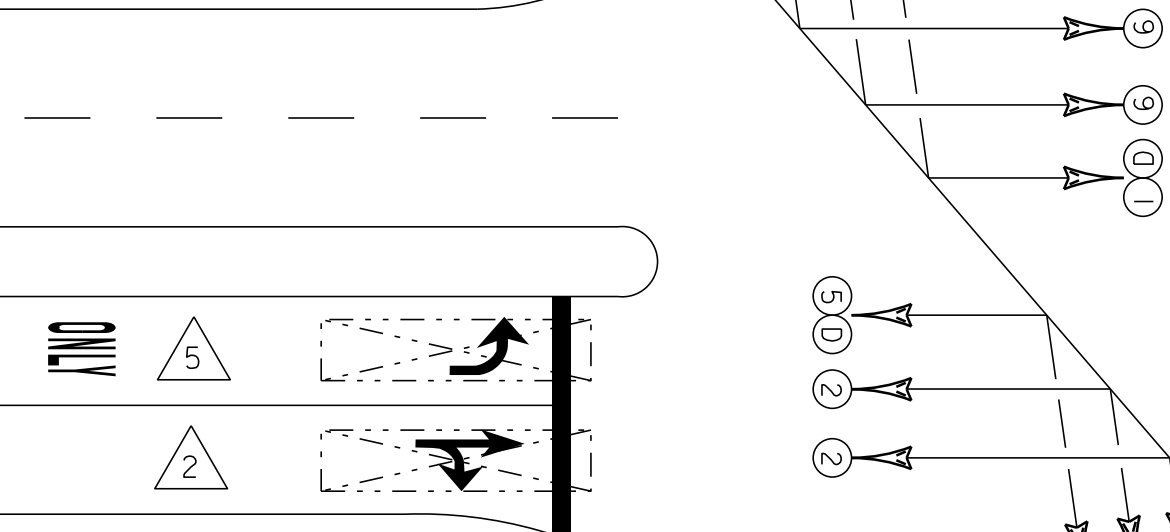

MS # 813

VT-104 NORTH

ST ALBANS HIGHWAY

- RADAR DETECTOR
- CONTROL BOX
- RADAR DETECTION
- PULL BOX
- LUMINAIRE
- ROADWAY SIGN
- =
- =

VT-104 SOUTH

ST ALBANS HIGHWAY