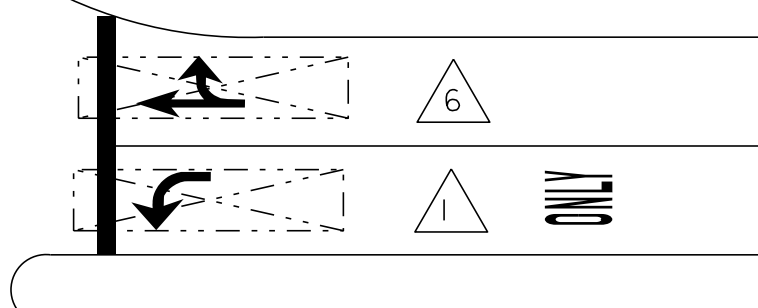

MS # 813

VT-104 NORTH

ST ALBANS HIGHWAY

- RADAR DETECTOR
- CONTROL BOX
- RADAR DETECTION
- PULL BOX
- LUMINAIRE
- ROADWAY SIGN
- =
- =

VT-104 SOUTH

ST ALBANS HIGHWAY