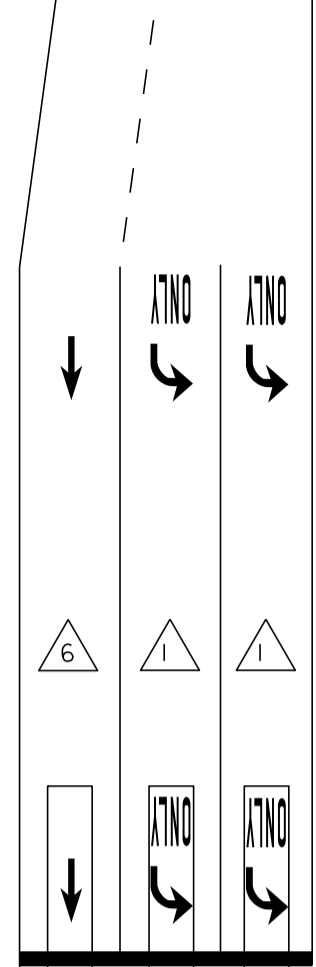

US 7 NORTH

MS # 804

VT 207 NORTH

-  VIDEO CAMERA
-  CONTROL BOX
-  MAST ARM
-  VIDEO DETECTION
-  PULL BOX

US 7 SOUTH

NOT TO SCALE