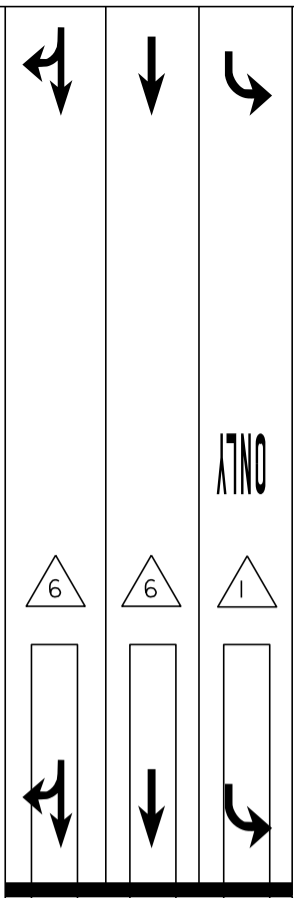

MS # 803

MOBIL STATION

US 7 NORTH

HIGHGATE COMMONS

-  VIDEO CAMERA
-  CONTROL BOX
-  MAST ARM
-  VIDEO DETECTION
-  PULL BOX
-  = 
-  = 

US 7 SOUTH

NOT TO SCALE