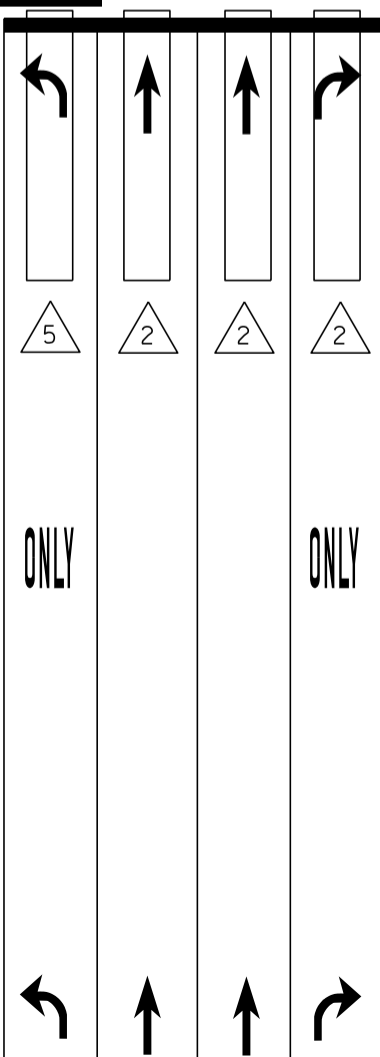

MS # 803

MOBIL STATION

US 7 NORTH

HIGHGATE COMMONS

-  VIDEO CAMERA
-  CONTROL BOX
-  MAST ARM
-  VIDEO DETECTION
-  PULL BOX
-  = 
-  = 

US 7 SOUTH

NOT TO SCALE