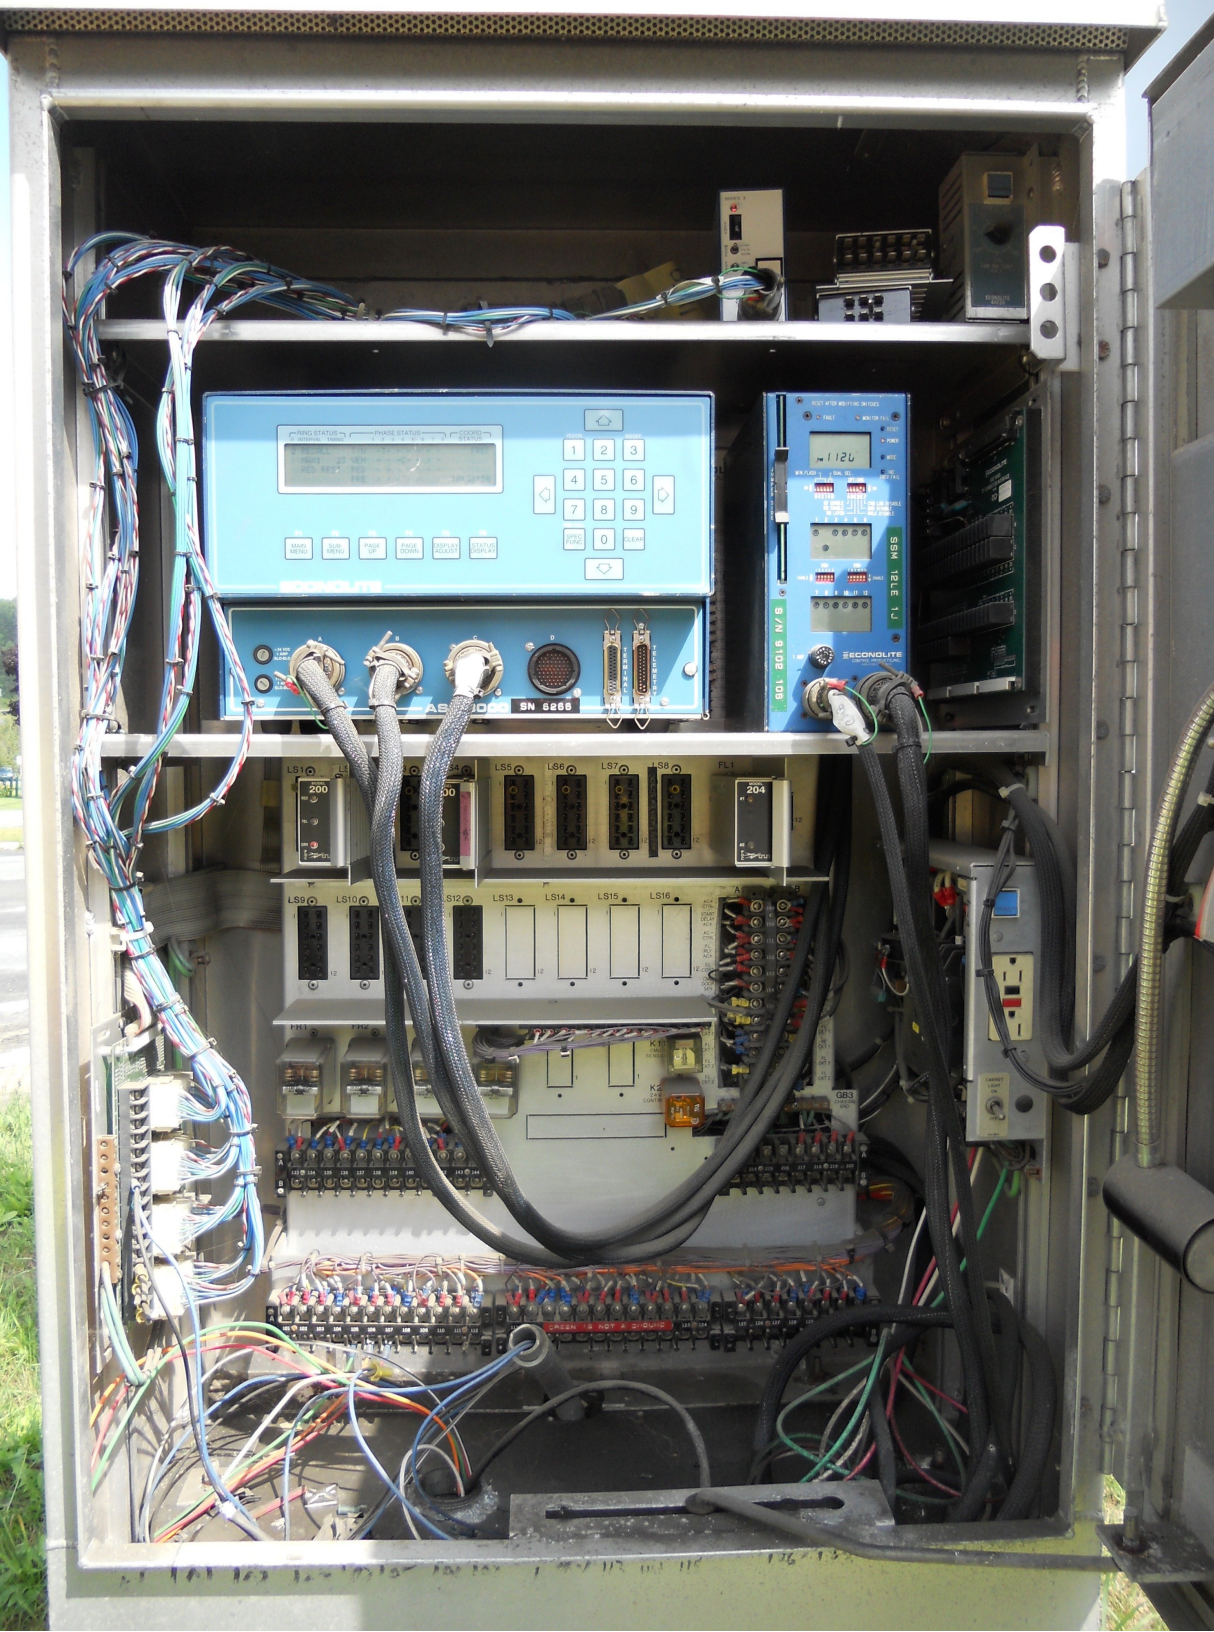

773-3333

NIGHTS & WEEKENDS 773-3101

WARNING

DO NOT OPERATE
CABINET WITHOUT
CONFLICT MONITOR UNIT

DANGER

115 VOLTS A.C.

ANCHOR

⚡ DANGER
HAZARDOUS VOLTAGE. WILL CAUSE SEVERE INJURY OR DEATH. CONTACT YOUR LOCAL ELECTRIC UTILITY IF SERVICE IS REQUIRED. DO NOT PAINT OVER OR REMOVE THIS LABEL. THOMAS & BETTS INDUSTRIES, TN 38118