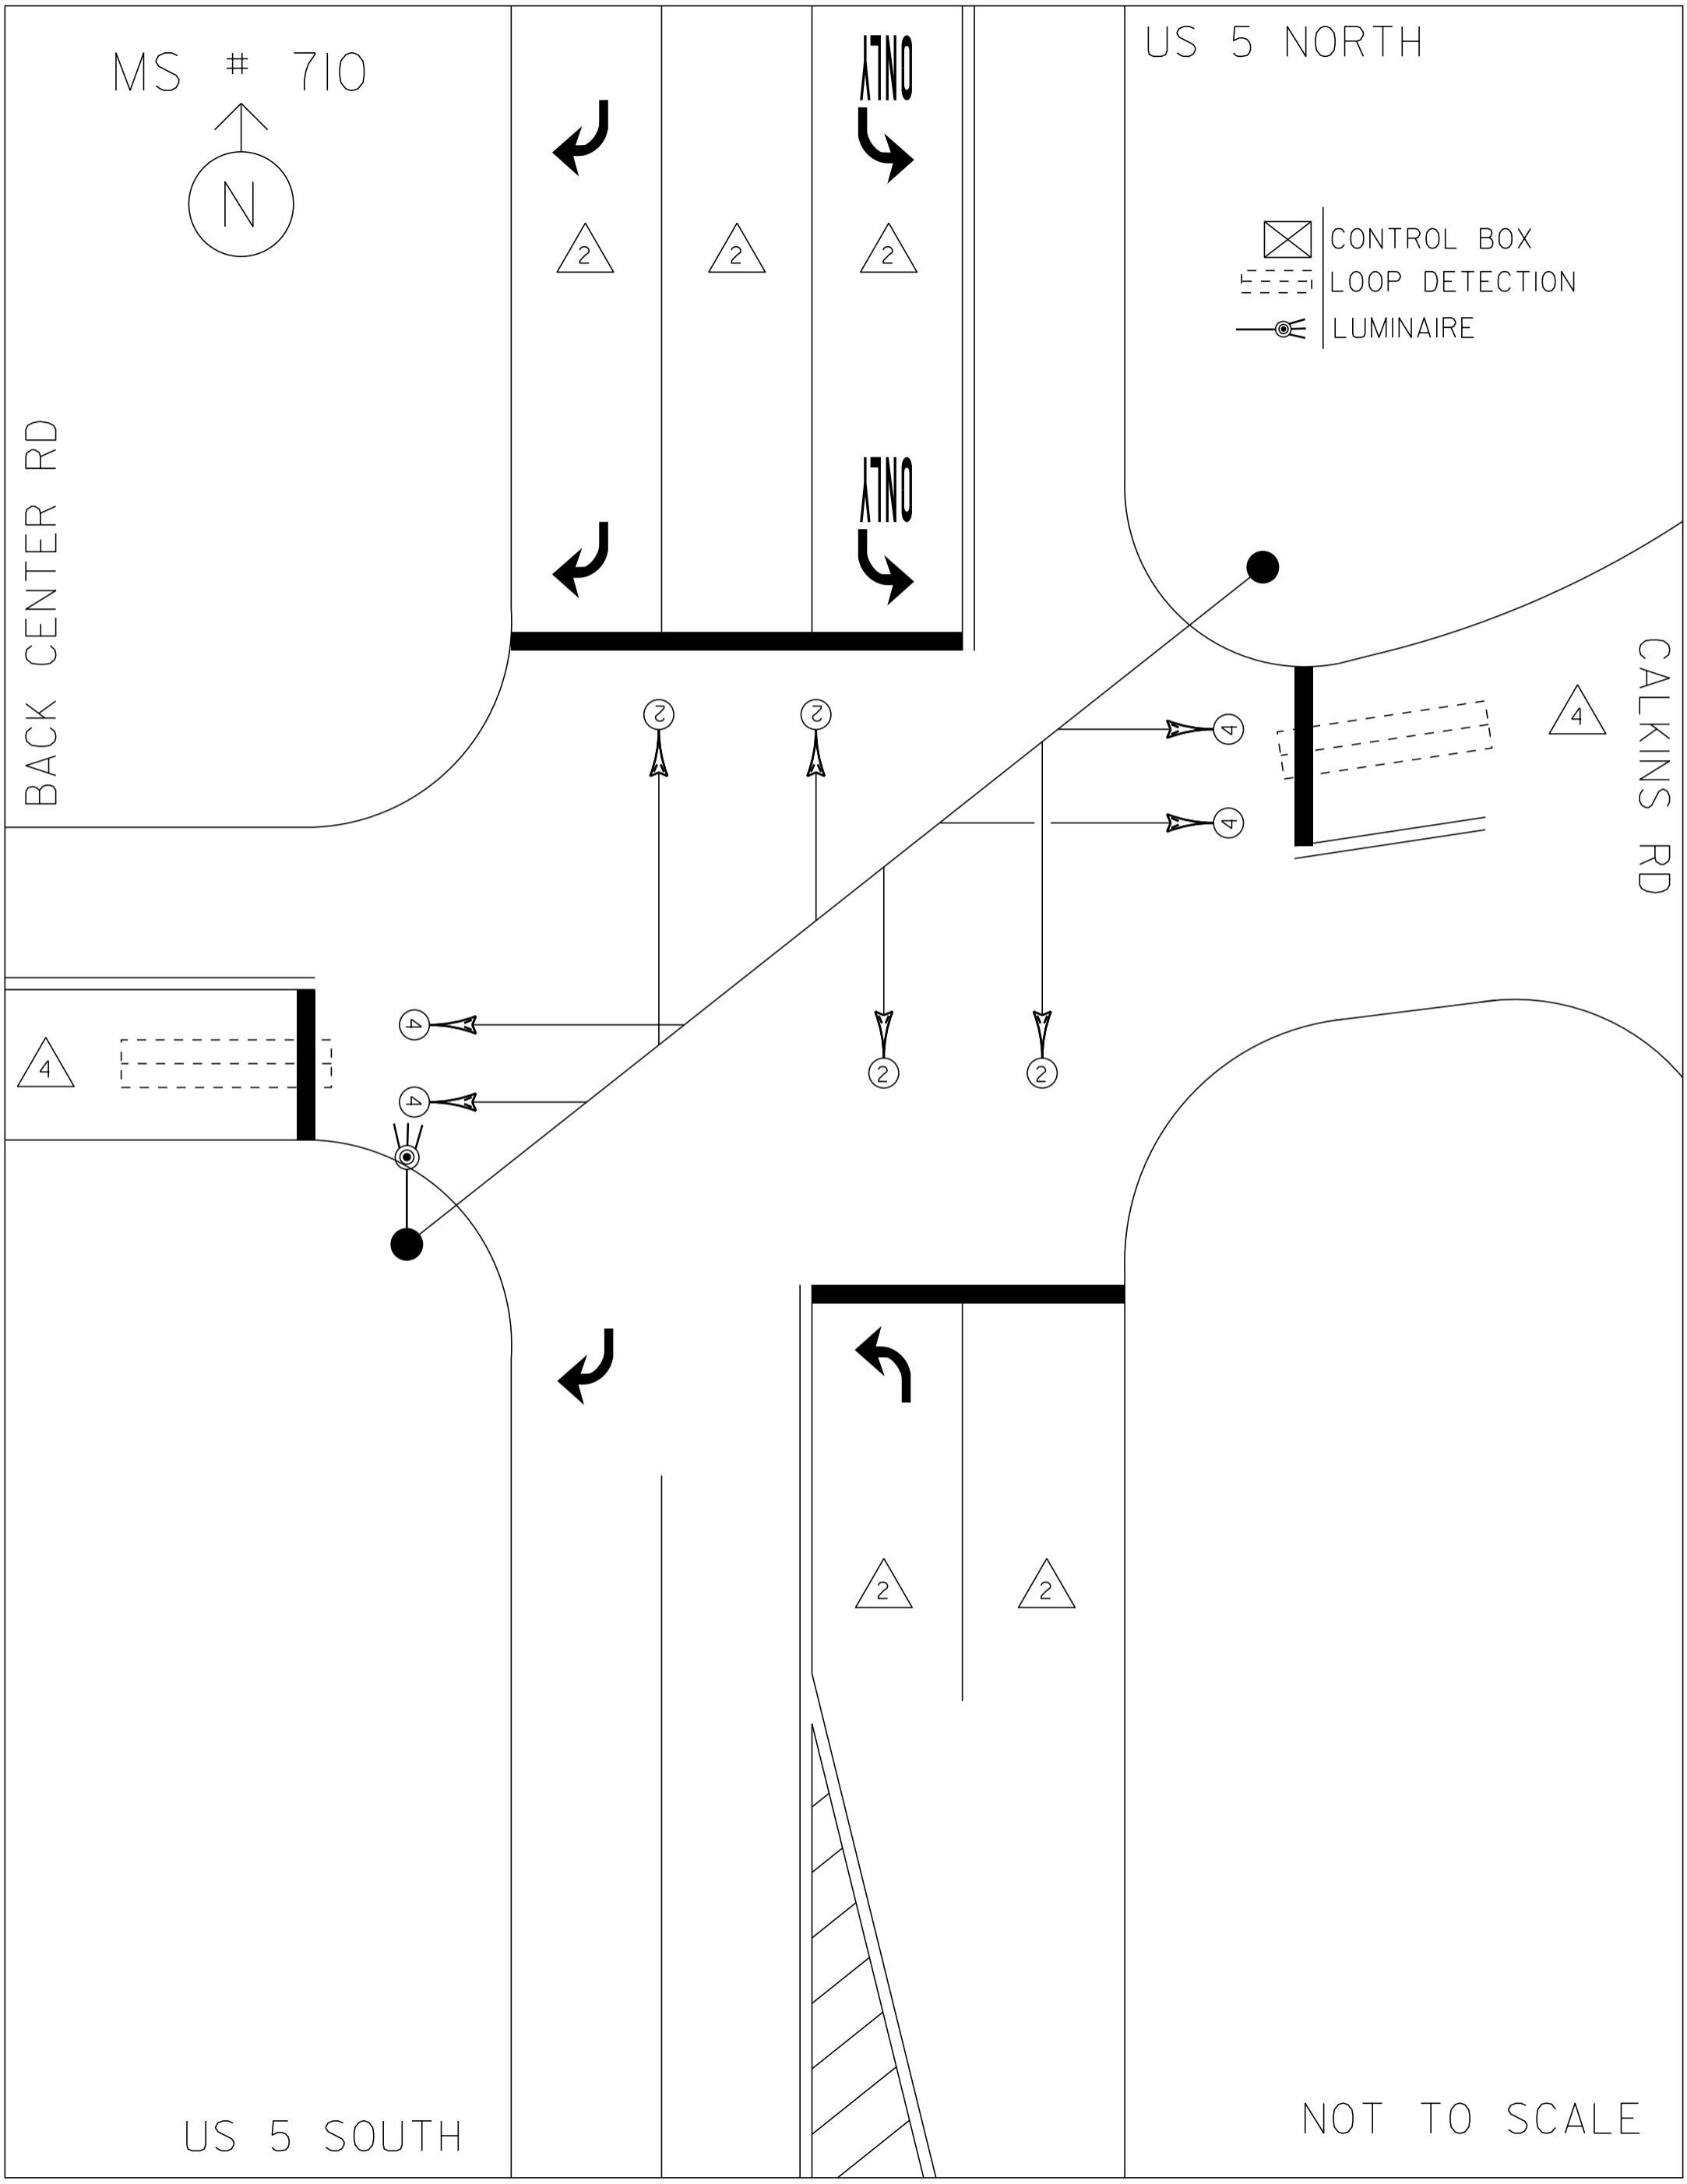

MS # 710

US 5 NORTH

- CONTROL BOX
- LOOP DETECTION
- LUMINAIRE

BACK CENTER RD

CALKINS RD

4

4

4

2

2

4

4

4

2

2

2

2

US 5 SOUTH

NOT TO SCALE