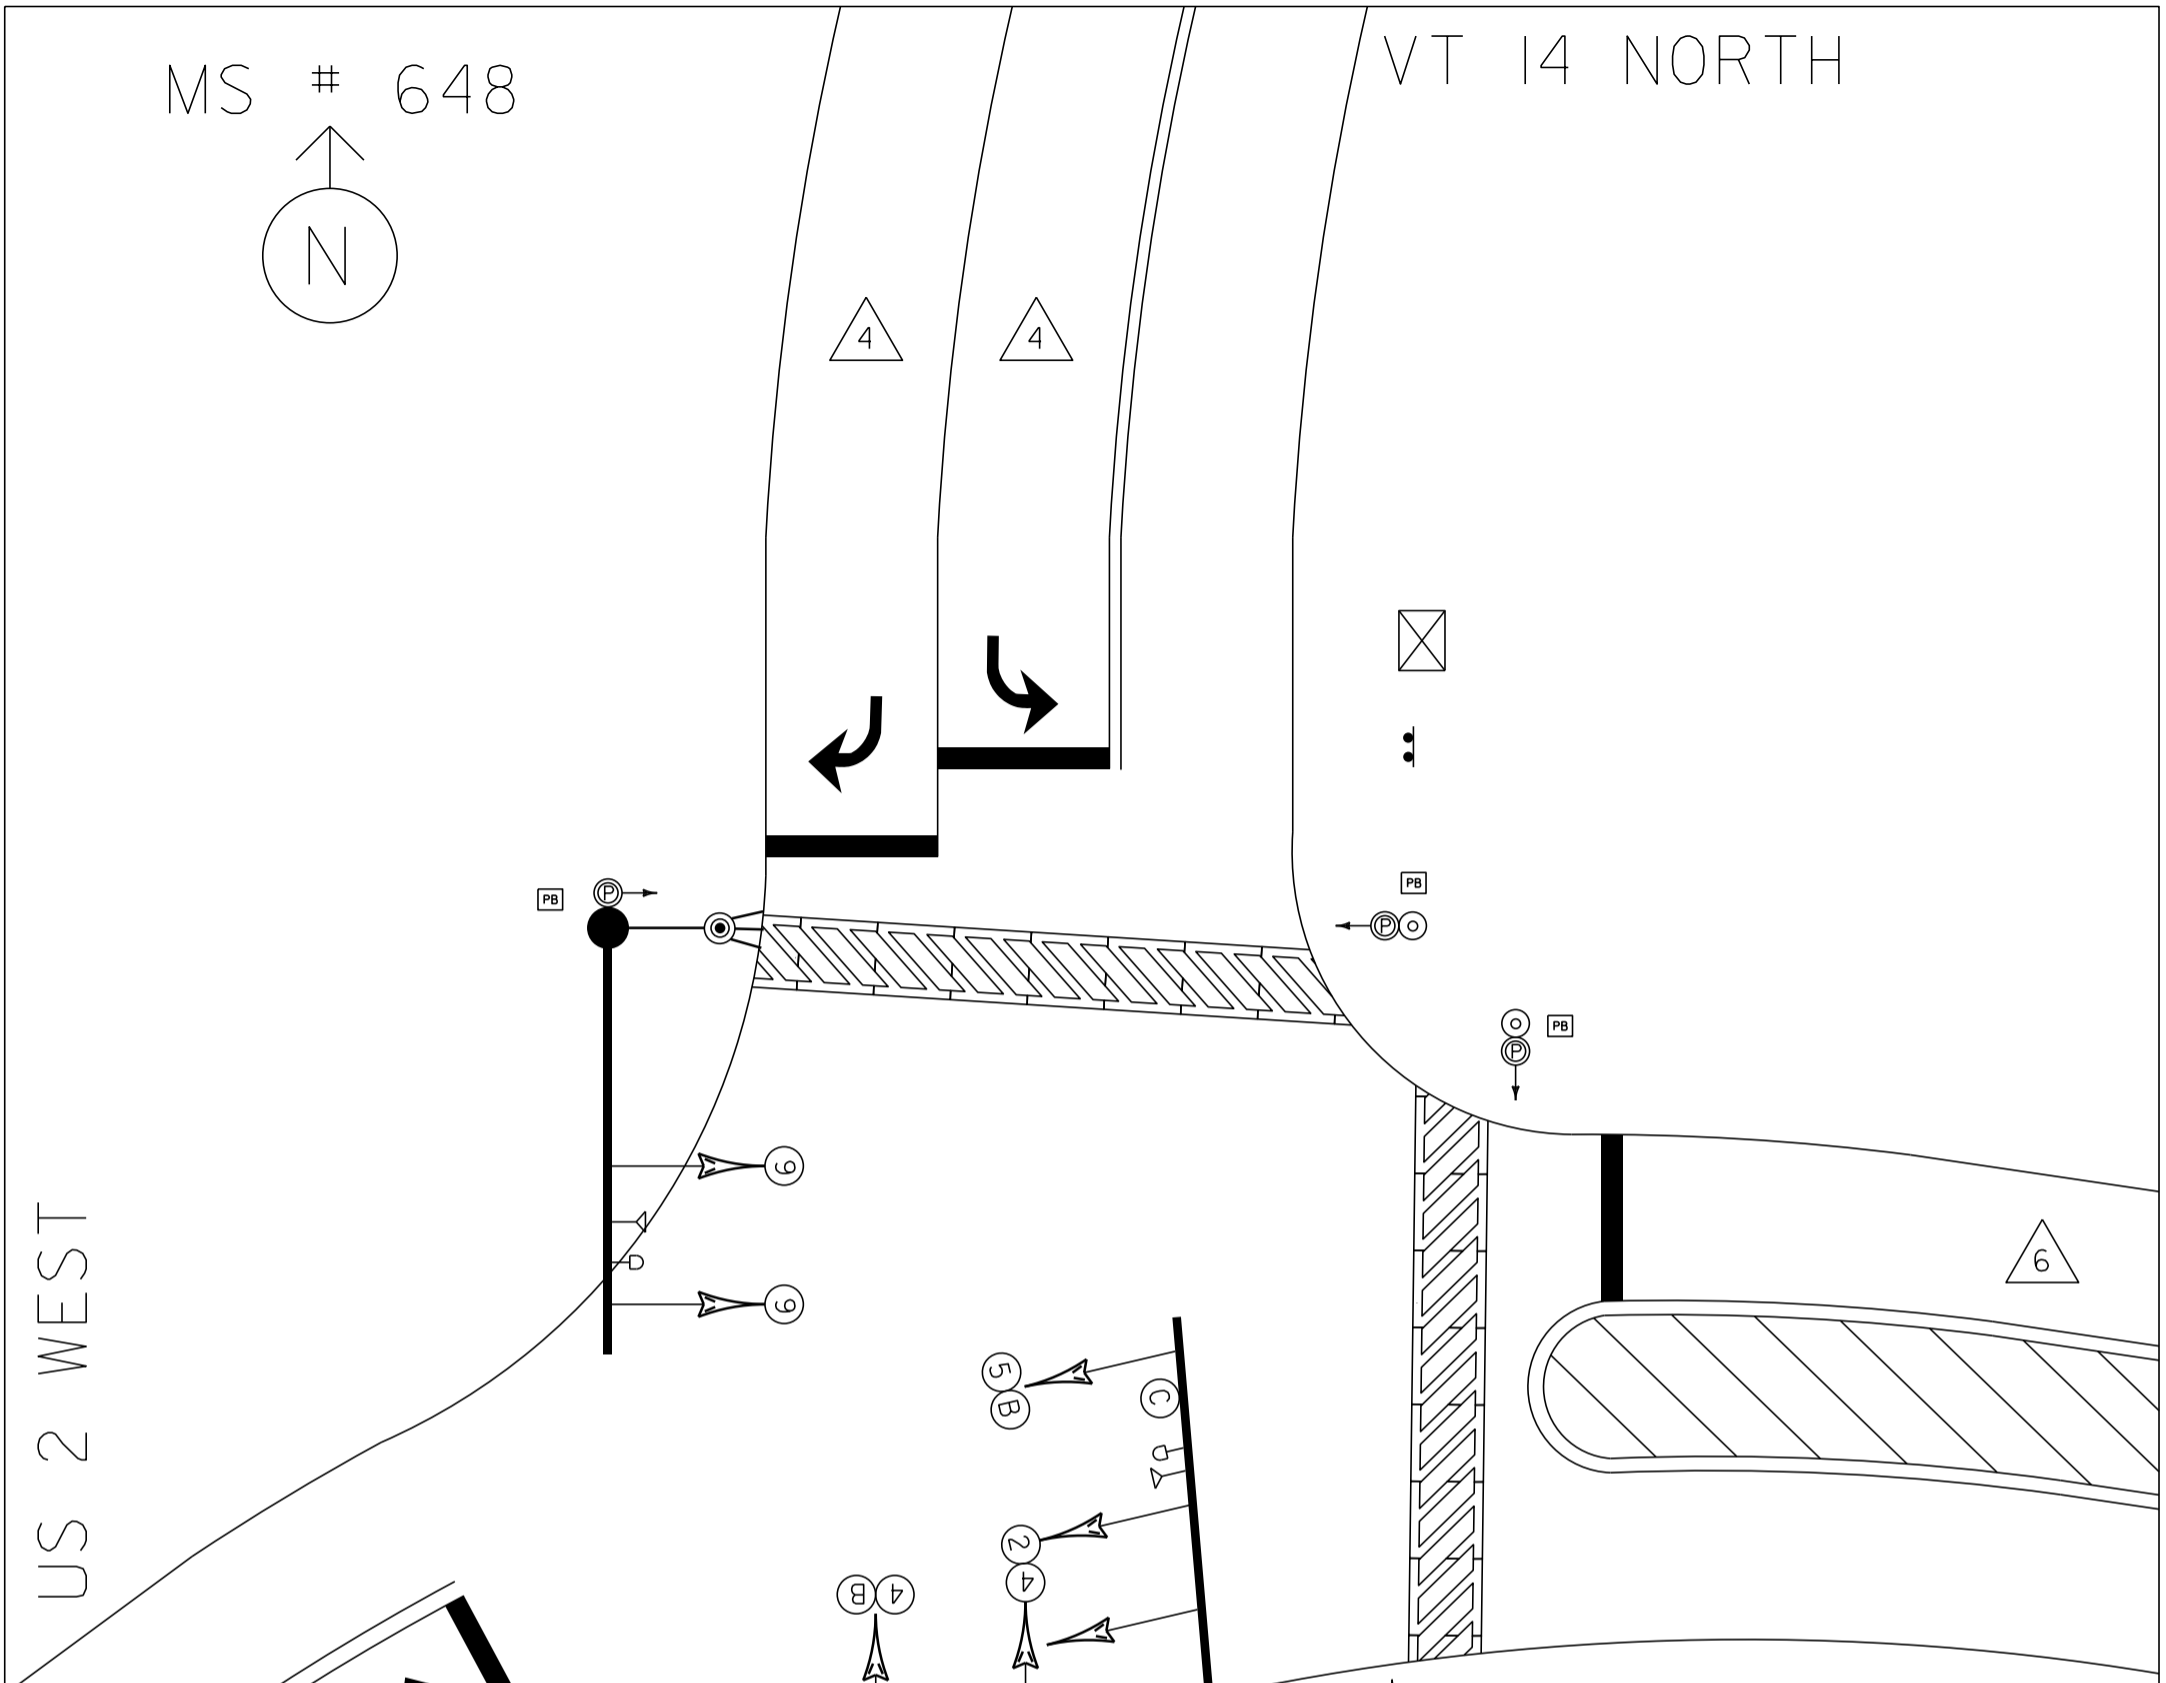

MS # 648

VT 14 NORTH

US 2 WEST

US 2 EAST

- ⊙ PEDESTAL POST
- ⊙→ PEDESTRIAN SIGNAL
- ⚡ PREEMPTION STROBE
- ▽ VIDEO CAMERA
- ⊠ CONTROL BOX
- MAST ARM
- ▭ VIDEO DETECTION
- ▭ PB PULL BOX
- ⚡ LUMINAIRE
- ⚡ STANCHION
- (B) =
- (C) =

NOT TO SCALE