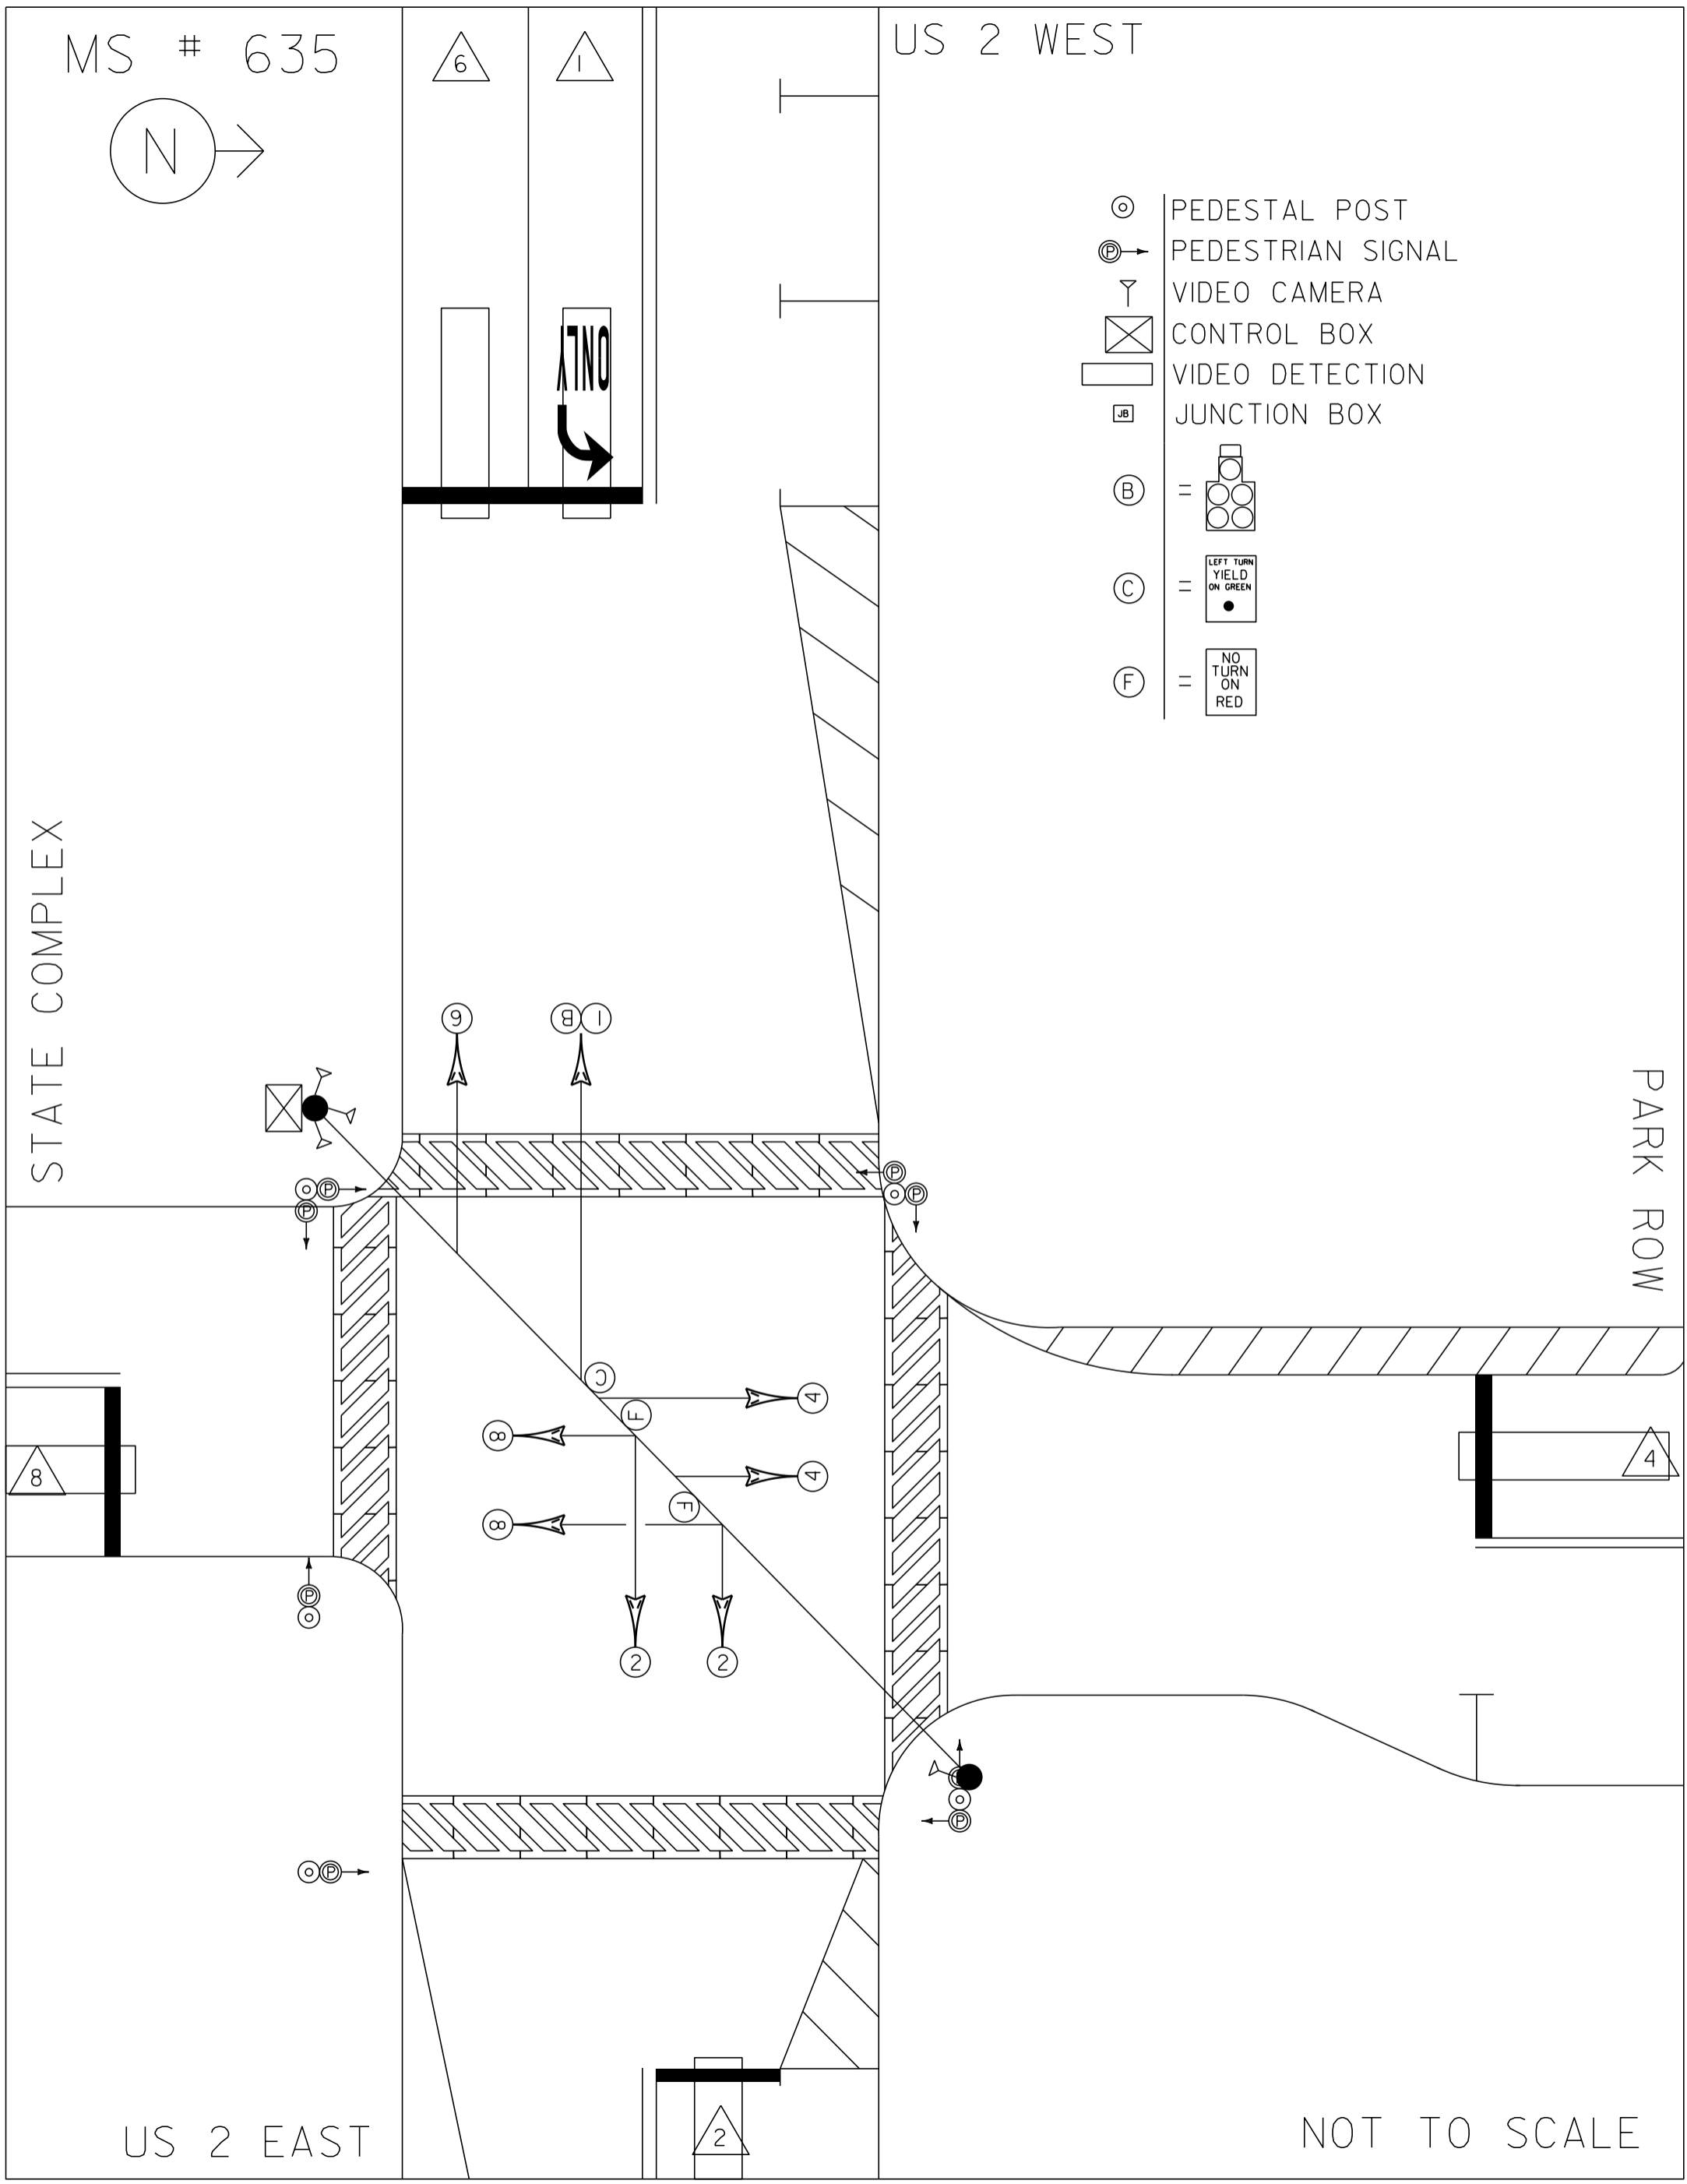

MS # 635

US 2 WEST

- ⊙ PEDESTAL POST
- ⊙→ PEDESTRIAN SIGNAL
- ▽ VIDEO CAMERA
- ⊠ CONTROL BOX
- ▭ VIDEO DETECTION
- ⊠ JB JUNCTION BOX
- ⊙ =
- ⊙ =
- ⊙ =

STATE COMPLEX

PARK ROW

US 2 EAST

NOT TO SCALE