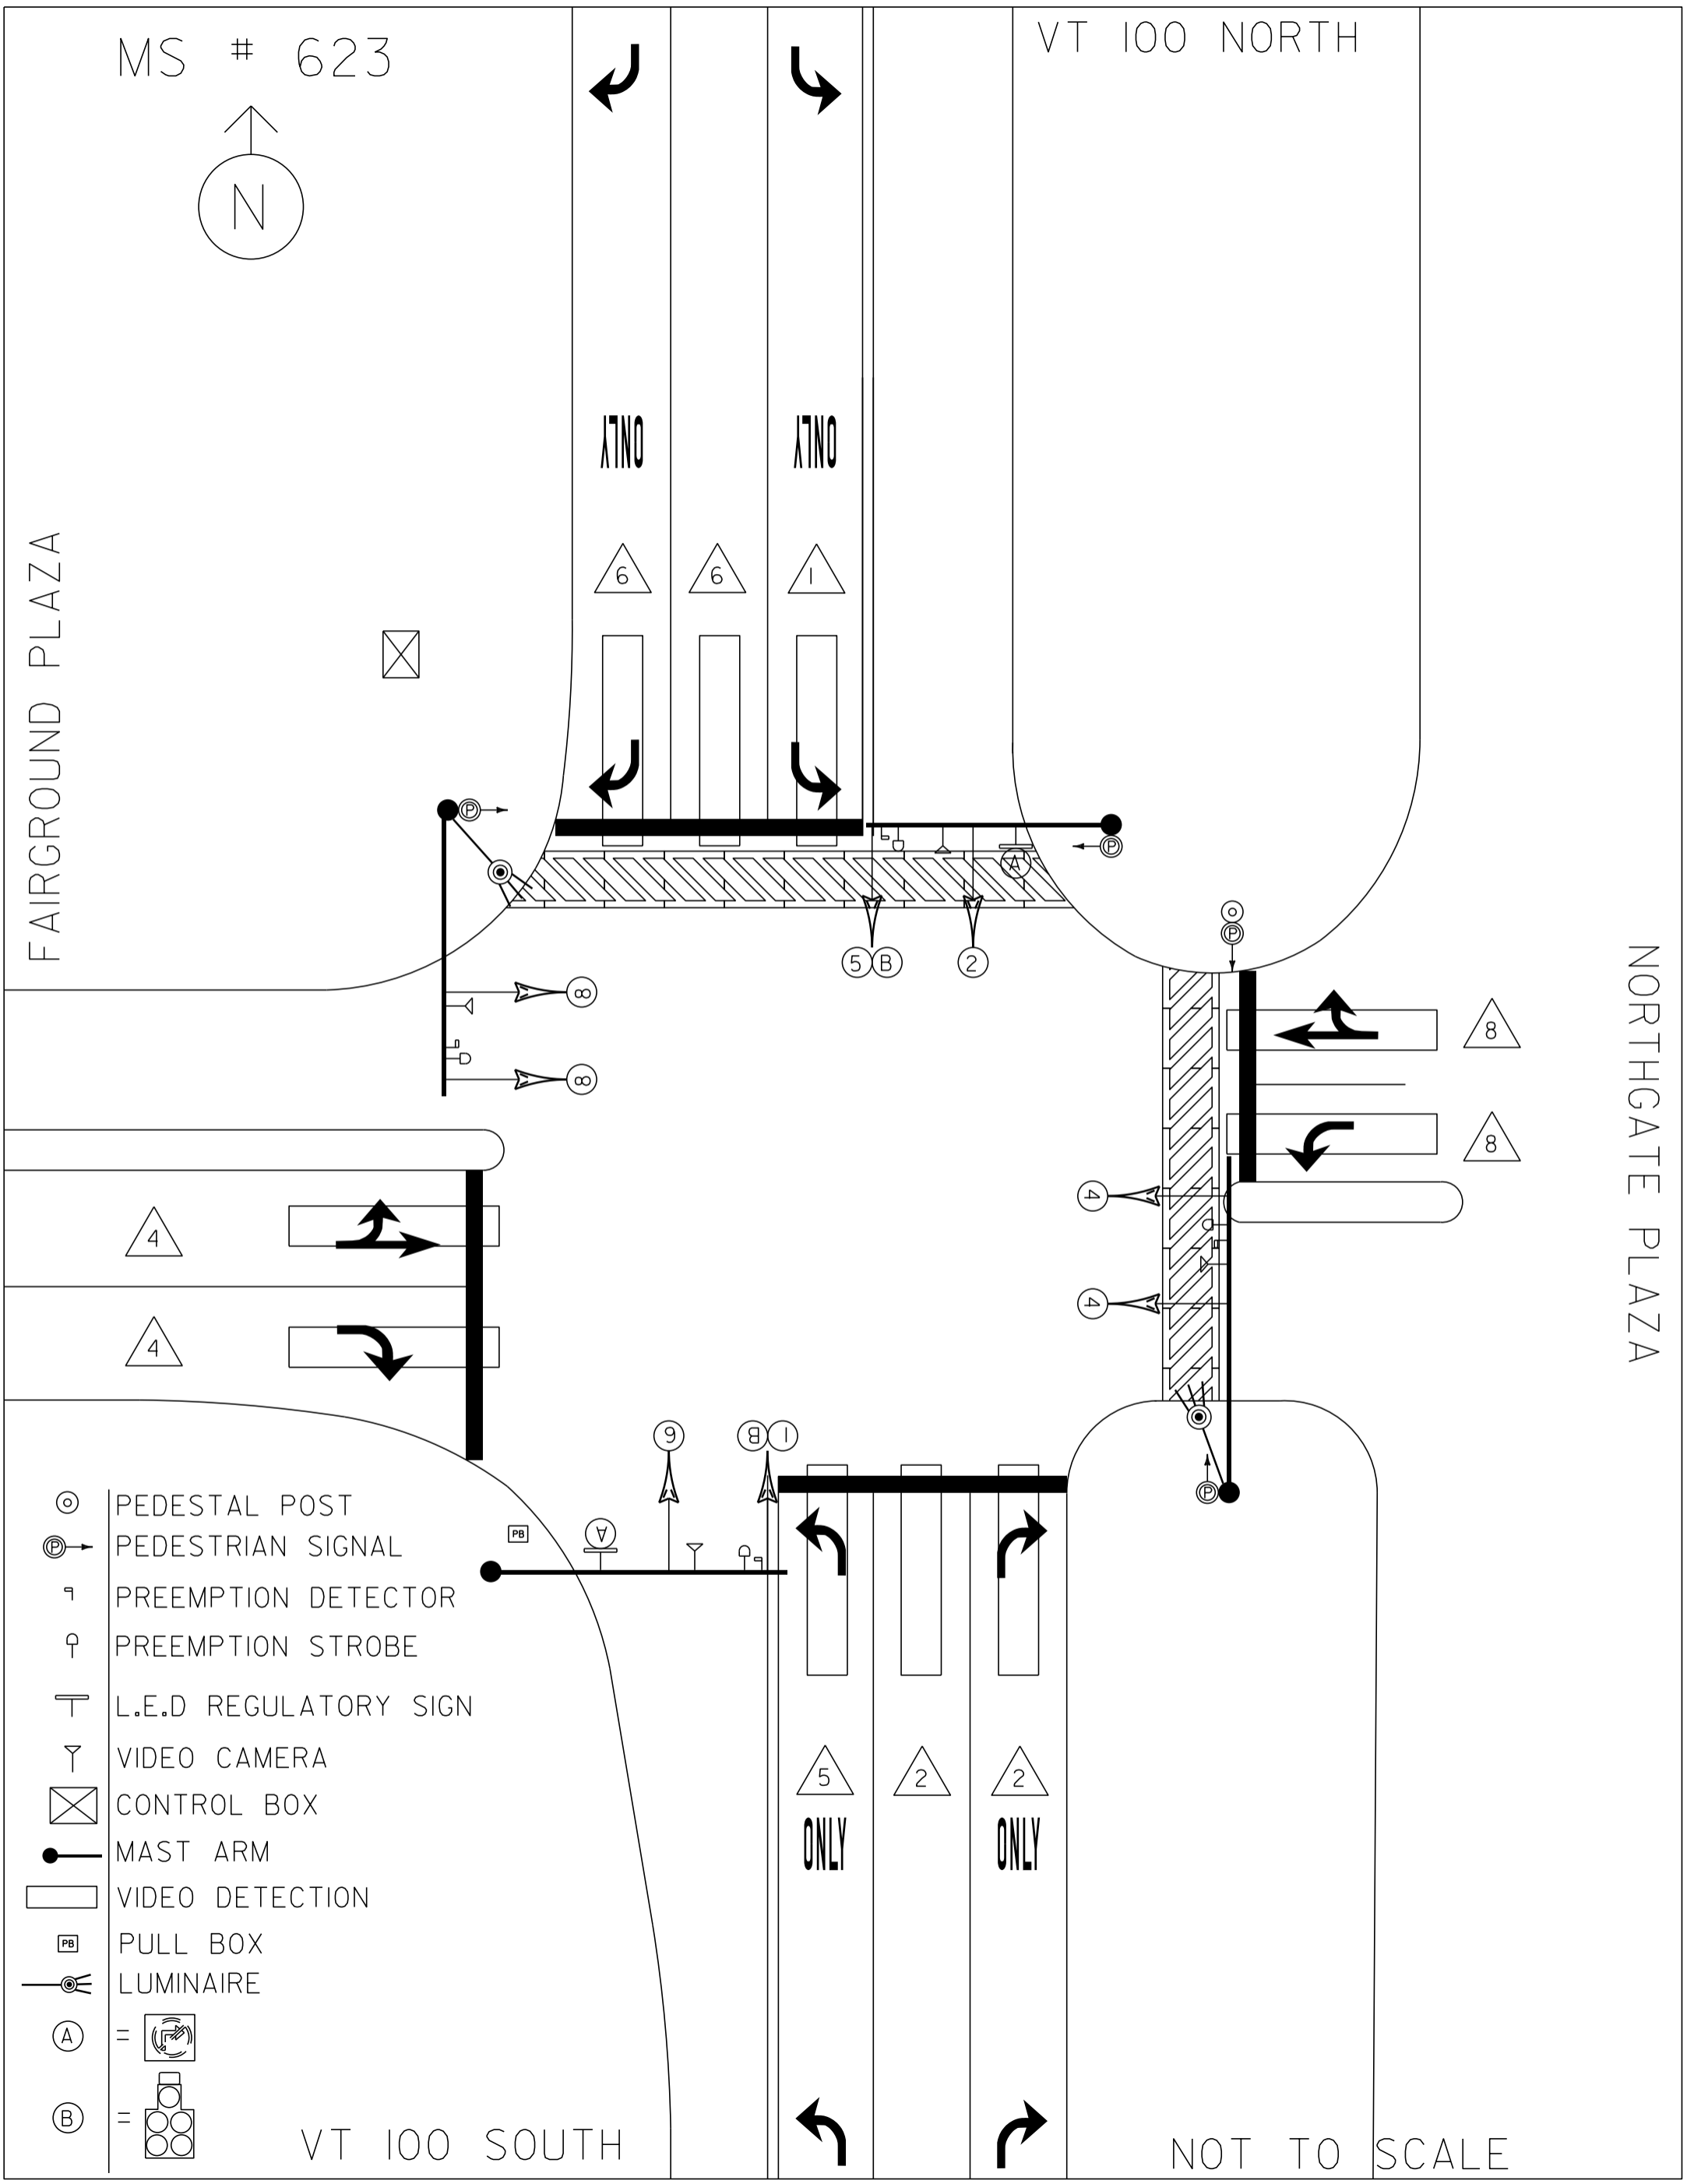

MS # 623

VT 100 NORTH

FAIRGROUND PLAZA

NORTHGATE PLAZA

- ⊙ PEDESTAL POST
- ⊙→ PEDESTRIAN SIGNAL
- ∩ PREEMPTION DETECTOR
- ♀ PREEMPTION STROBE
- ⊥ L.E.D REGULATORY SIGN
- ∩ VIDEO CAMERA
- ⊗ CONTROL BOX
- MAST ARM
- ▭ VIDEO DETECTION
- ▭ PB PULL BOX
- ⊙ LUMINAIRE
- Ⓐ =
- Ⓑ =

VT 100 SOUTH

NOT TO SCALE