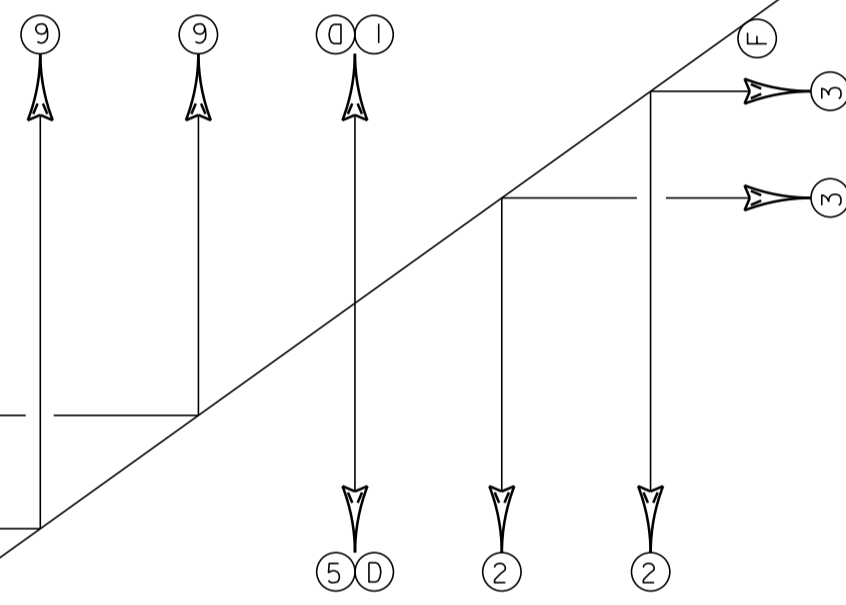

MS # 612

VT-62 WEST

- ⊙ PEDESTAL POST
- ⊙➔ PEDESTRIAN SIGNAL
- ⊠ CONTROL BOX
- - - LOOP DETECTION
- |— LUMINAIRE
- STANCHION
- ⊙ = =
- ⊙ (F) = =

BERLIN ST

BERLIN ST

VT-62 EAST

NOT TO SCALE