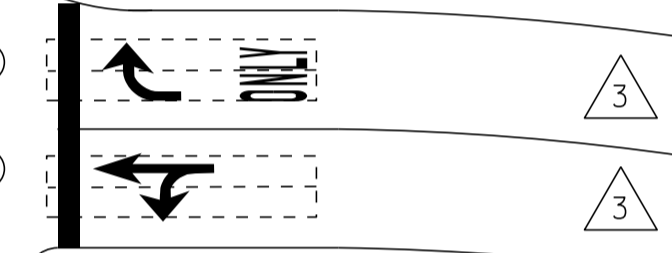

MS # 612

VT-62 WEST

- ⊙ PEDESTAL POST
- ⊙➔ PEDESTRIAN SIGNAL
- ⊠ CONTROL BOX
- - - LOOP DETECTION
- |— LUMINAIRE
- STANCHION
- ⊙ = =
- ⊙ (F) = =

BERLIN ST

BERLIN ST

VT-62 EAST

NOT TO SCALE