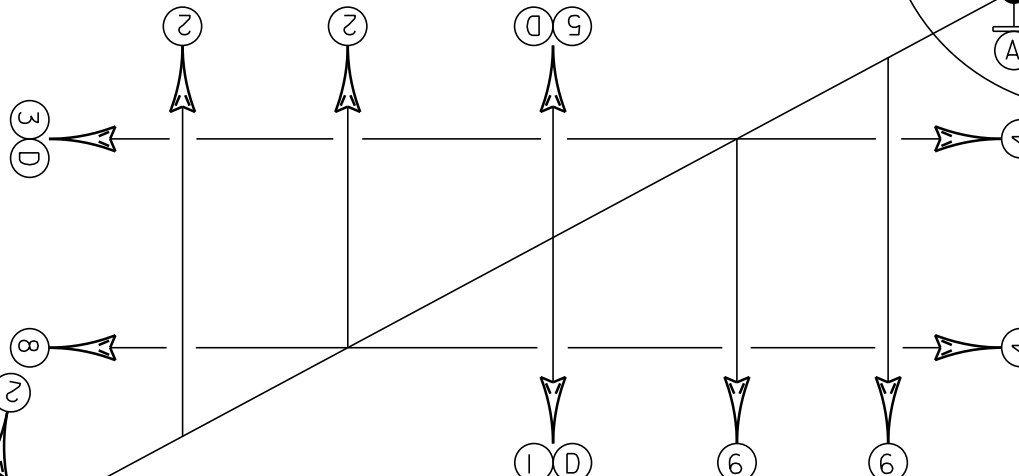

MS # 607

ONLY

ONLY

VT-62 WEST

- ⊙ PEDESTAL POST
- ⊙➔ PEDESTRIAN SIGNAL
- ⊥ L.E.D REGULATORY SIGN
- ⊠ CONTROL BOX
- ⋯ LOOP DETECTION
- ⊠ JB JUNCTION BOX
- LUMINAIRE
- STANCHION
- (A) =
- (D) =

PAINÉ TURNPIKE

ONLY

ONLY

ONLY

3

8

4

PAINÉ TURNPIKE

ONLY

ONLY

1

6

6

6

ONLY

ONLY

VT-62 EAST

NOT TO SCALE