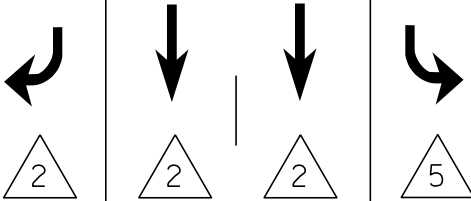

MS # 607

ONLY

ONLY

VT-62 WEST

- ⊙ PEDESTAL POST
- ⊙➔ PEDESTRIAN SIGNAL
- ⊥ L.E.D REGULATORY SIGN
- ⊠ CONTROL BOX
- ⋯ LOOP DETECTION
- ⊠ JB JUNCTION BOX
- LUMINAIRE
- •• STANCHION
- (A) =
- (D) =

PAINÉ TURNPIKE

ONLY

ONLY

ONLY

3

8

4

PAINÉ TURNPIKE

ONLY

ONLY

1

6

6

6

ONLY

ONLY

VT-62 EAST

NOT TO SCALE