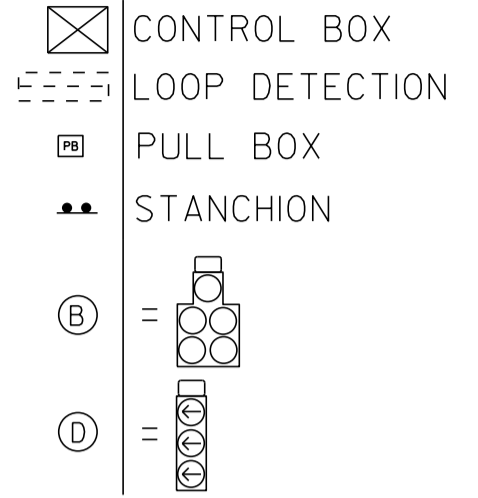

MS # 606

US 302 WEST

ONLY

2

2

5D

8

ONLY

ONLY

AMES SHOPPING CTR.

6

6

ONLY

US 302 EAST

NOT TO SCALE