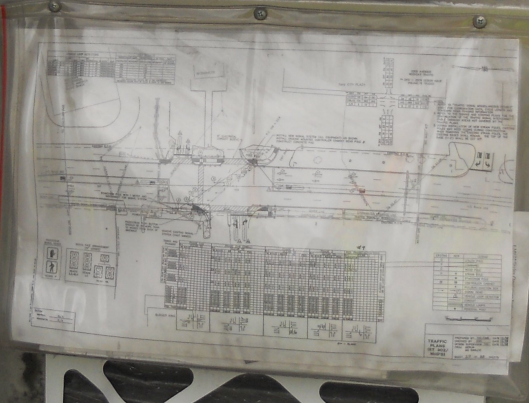

TURNED ON
820.01

DANGER

115 VOLTS A.C.

WARNING

DO NOT OPERATE
CABINET WITHOUT
CMU / MMU

CONTROLLER
ON
OFF

SIGNALS
AUTO
FLASH

MAIN
ON
OFF

STOP TIME
AUTO
OFF
ON

SECONOLITE

oops

Green - 01-N<
Brown - 03-WB
Blue - 03-WB
White - 04-EB
Black - 05-2<