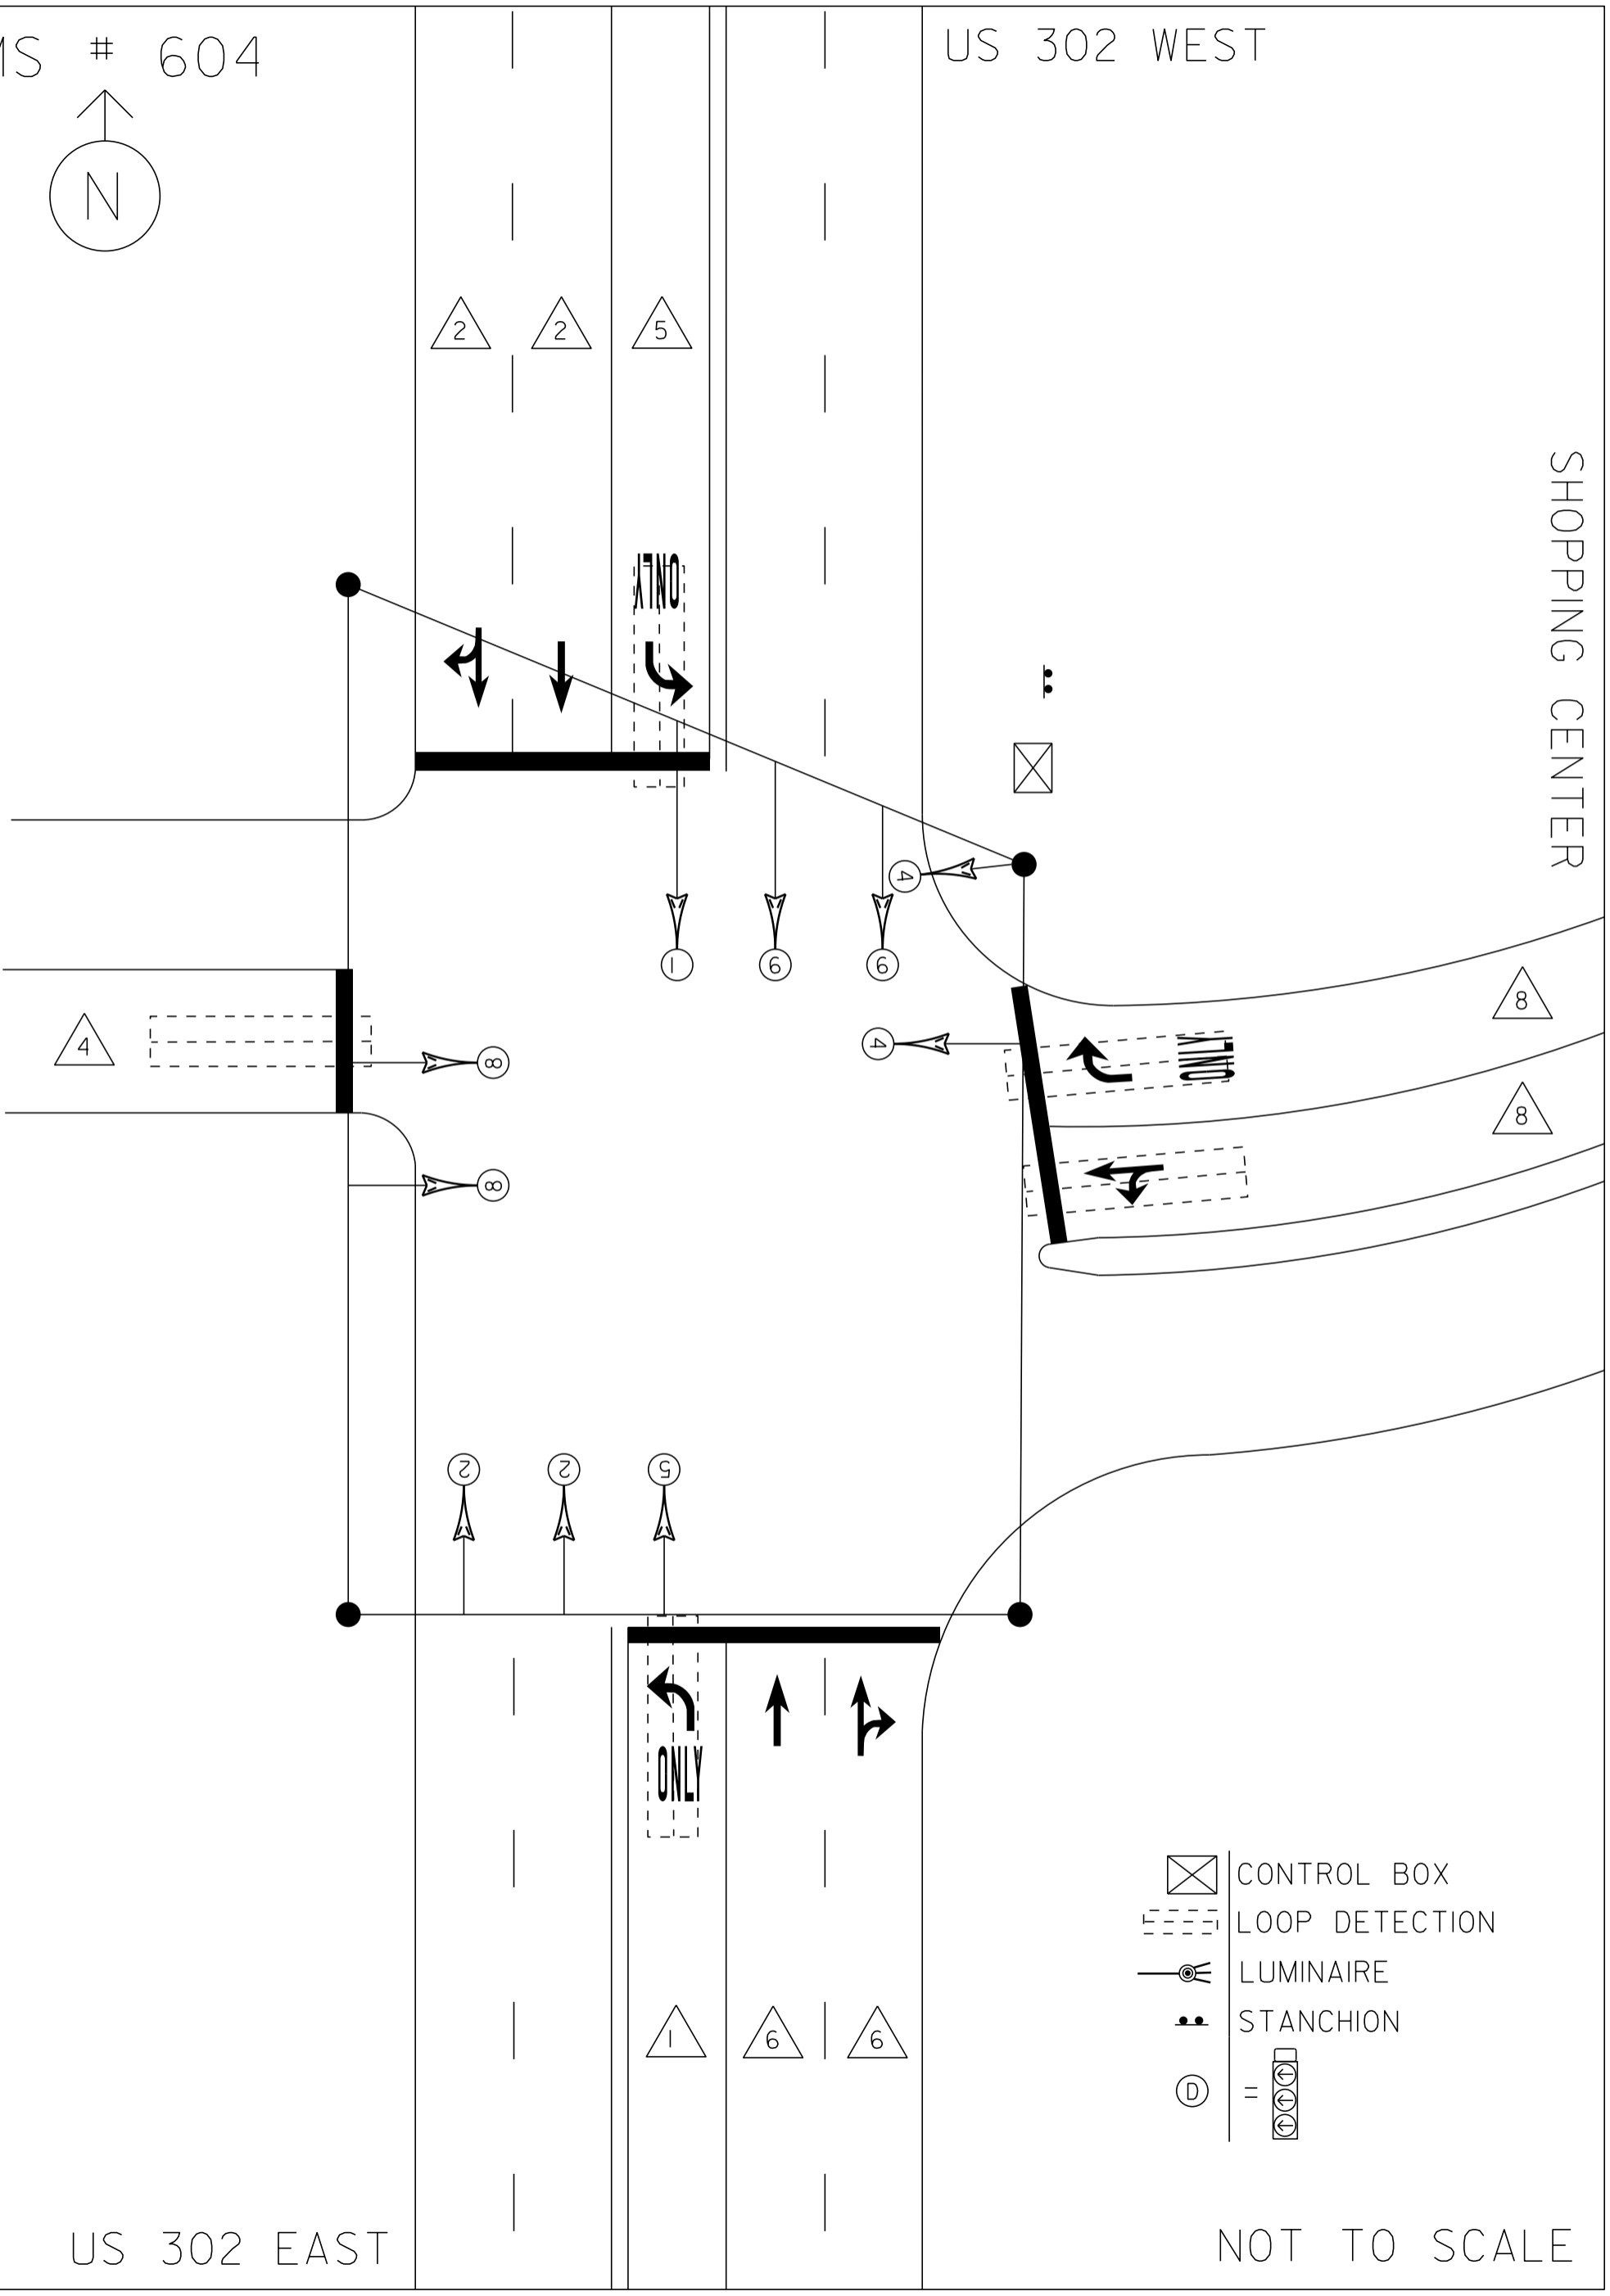

MS # 604

US 302 WEST

SHOPPING CENTER

CONTROL BOX

LOOP DETECTION

LUMINAIRE

STANCHION

US 302 EAST

NOT TO SCALE