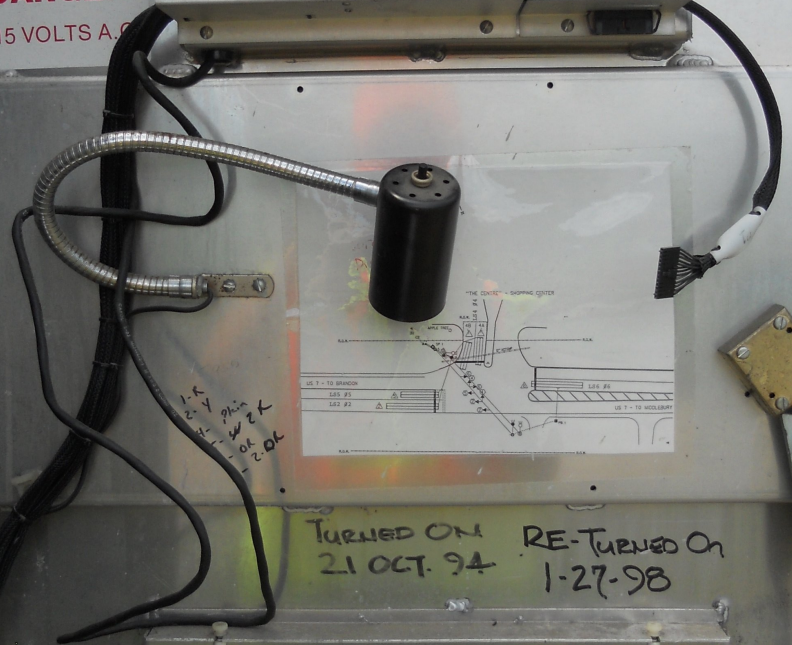

115V

WARNING
DO NOT OPERATE
CABINET WITHOUT
CONFLICT MONITOR UNIT

DANGER
115 VOLTS A.C.

CONTROLLER
ON
OFF

AUTO
STOP TIME
OFF

TURNED ON 21 OCT. 94 RE-TURNED ON 1-27-98