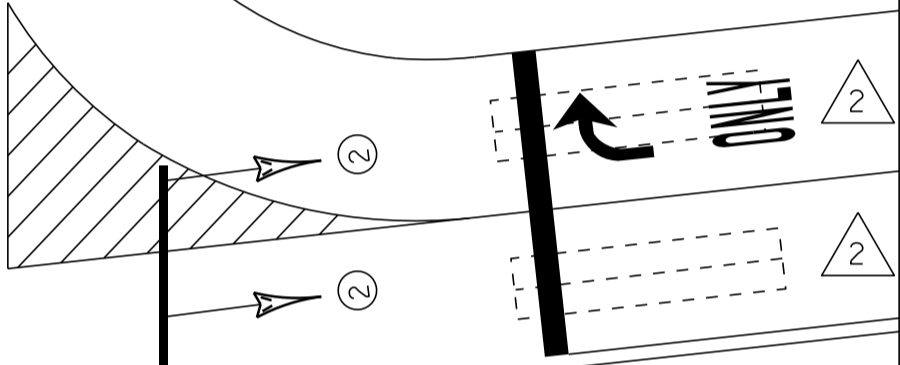

MS # 578

US 2 EAST

- PEDESTAL POST
- PEDESTRIAN SIGNAL
- PREEMPTION DETECTOR
- PREEMPTION STROBE
- CONTROL BOX
- MAST ARM
- LOOP DETECTION
- JUNCTION BOX
- LUMINAIRE
- STANCHION

SIMONS

JB

JB

JB

JB

JB

MAPLE TREE PLACE

US 2 WEST

NOT TO SCALE