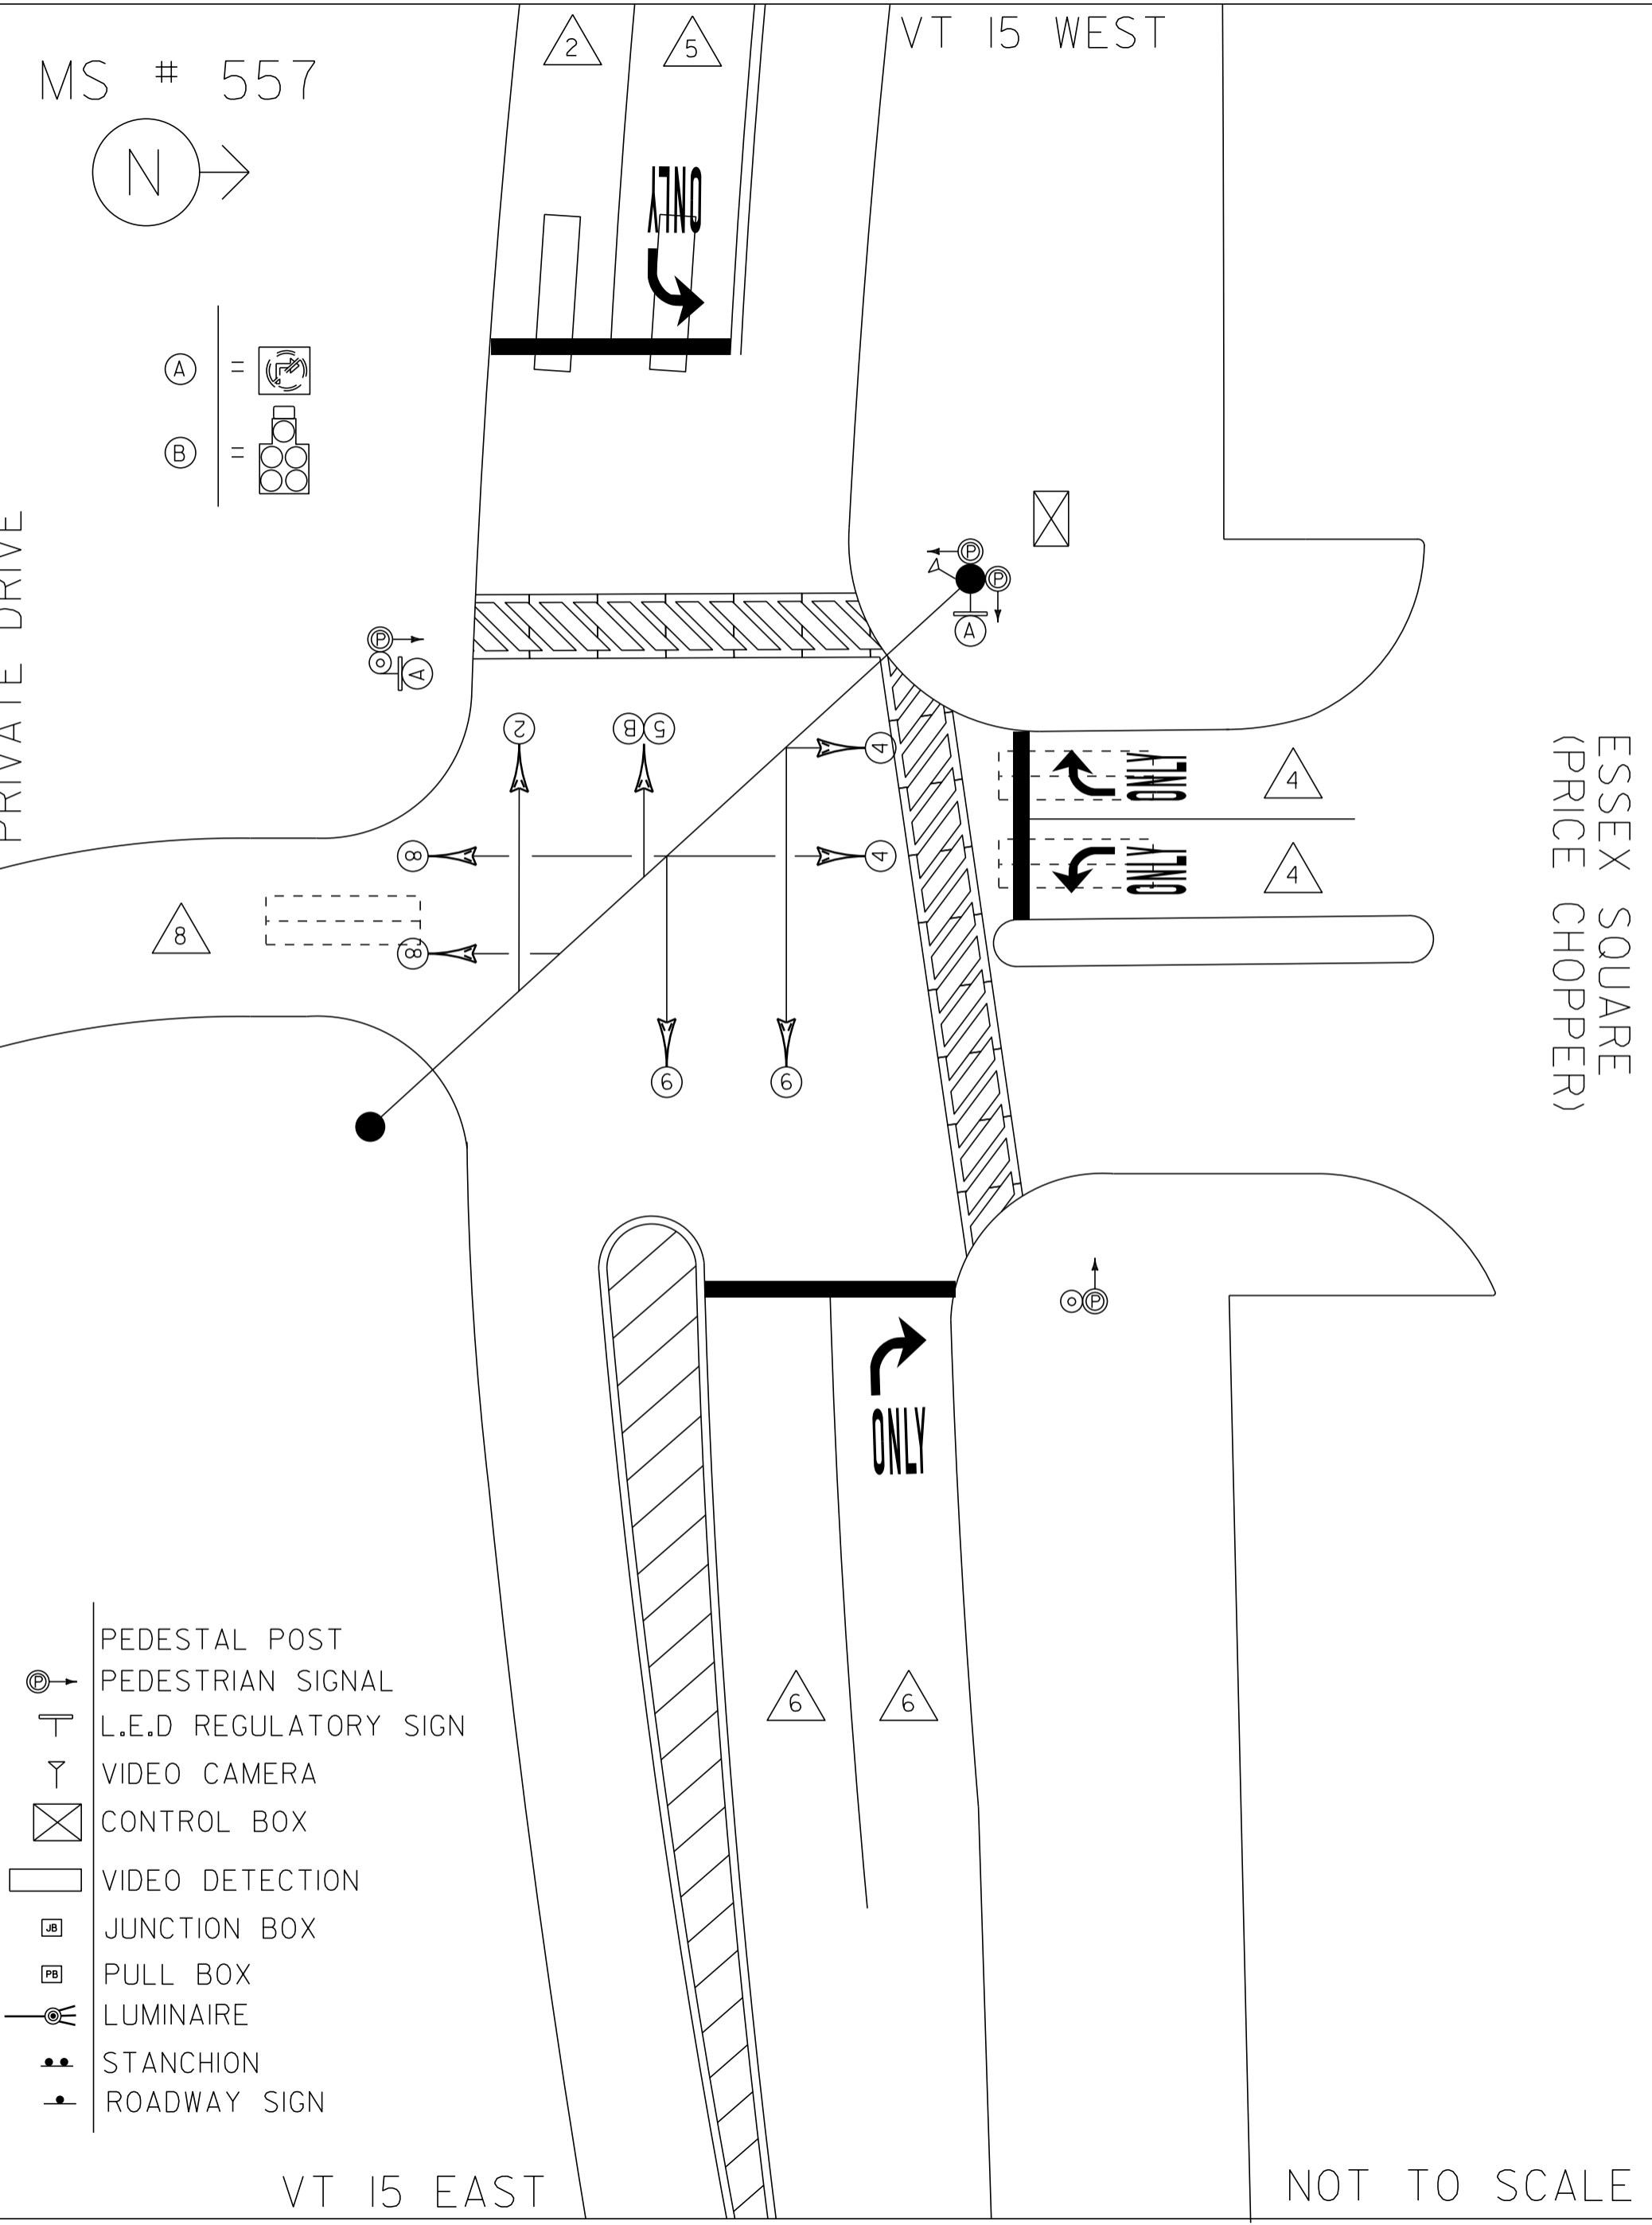

MS # 557

VT 15 WEST

PRIVATE DRIVE

ESSEX SQUARE
(PRICE CHOPPER)

- PEDESTAL POST
- PEDESTRIAN SIGNAL
- L.E.D REGULATORY SIGN
- VIDEO CAMERA
- CONTROL BOX
- VIDEO DETECTION
- JUNCTION BOX
- PULL BOX
- LUMINAIRE
- STANCHION
- ROADWAY SIGN

VT 15 EAST

NOT TO SCALE