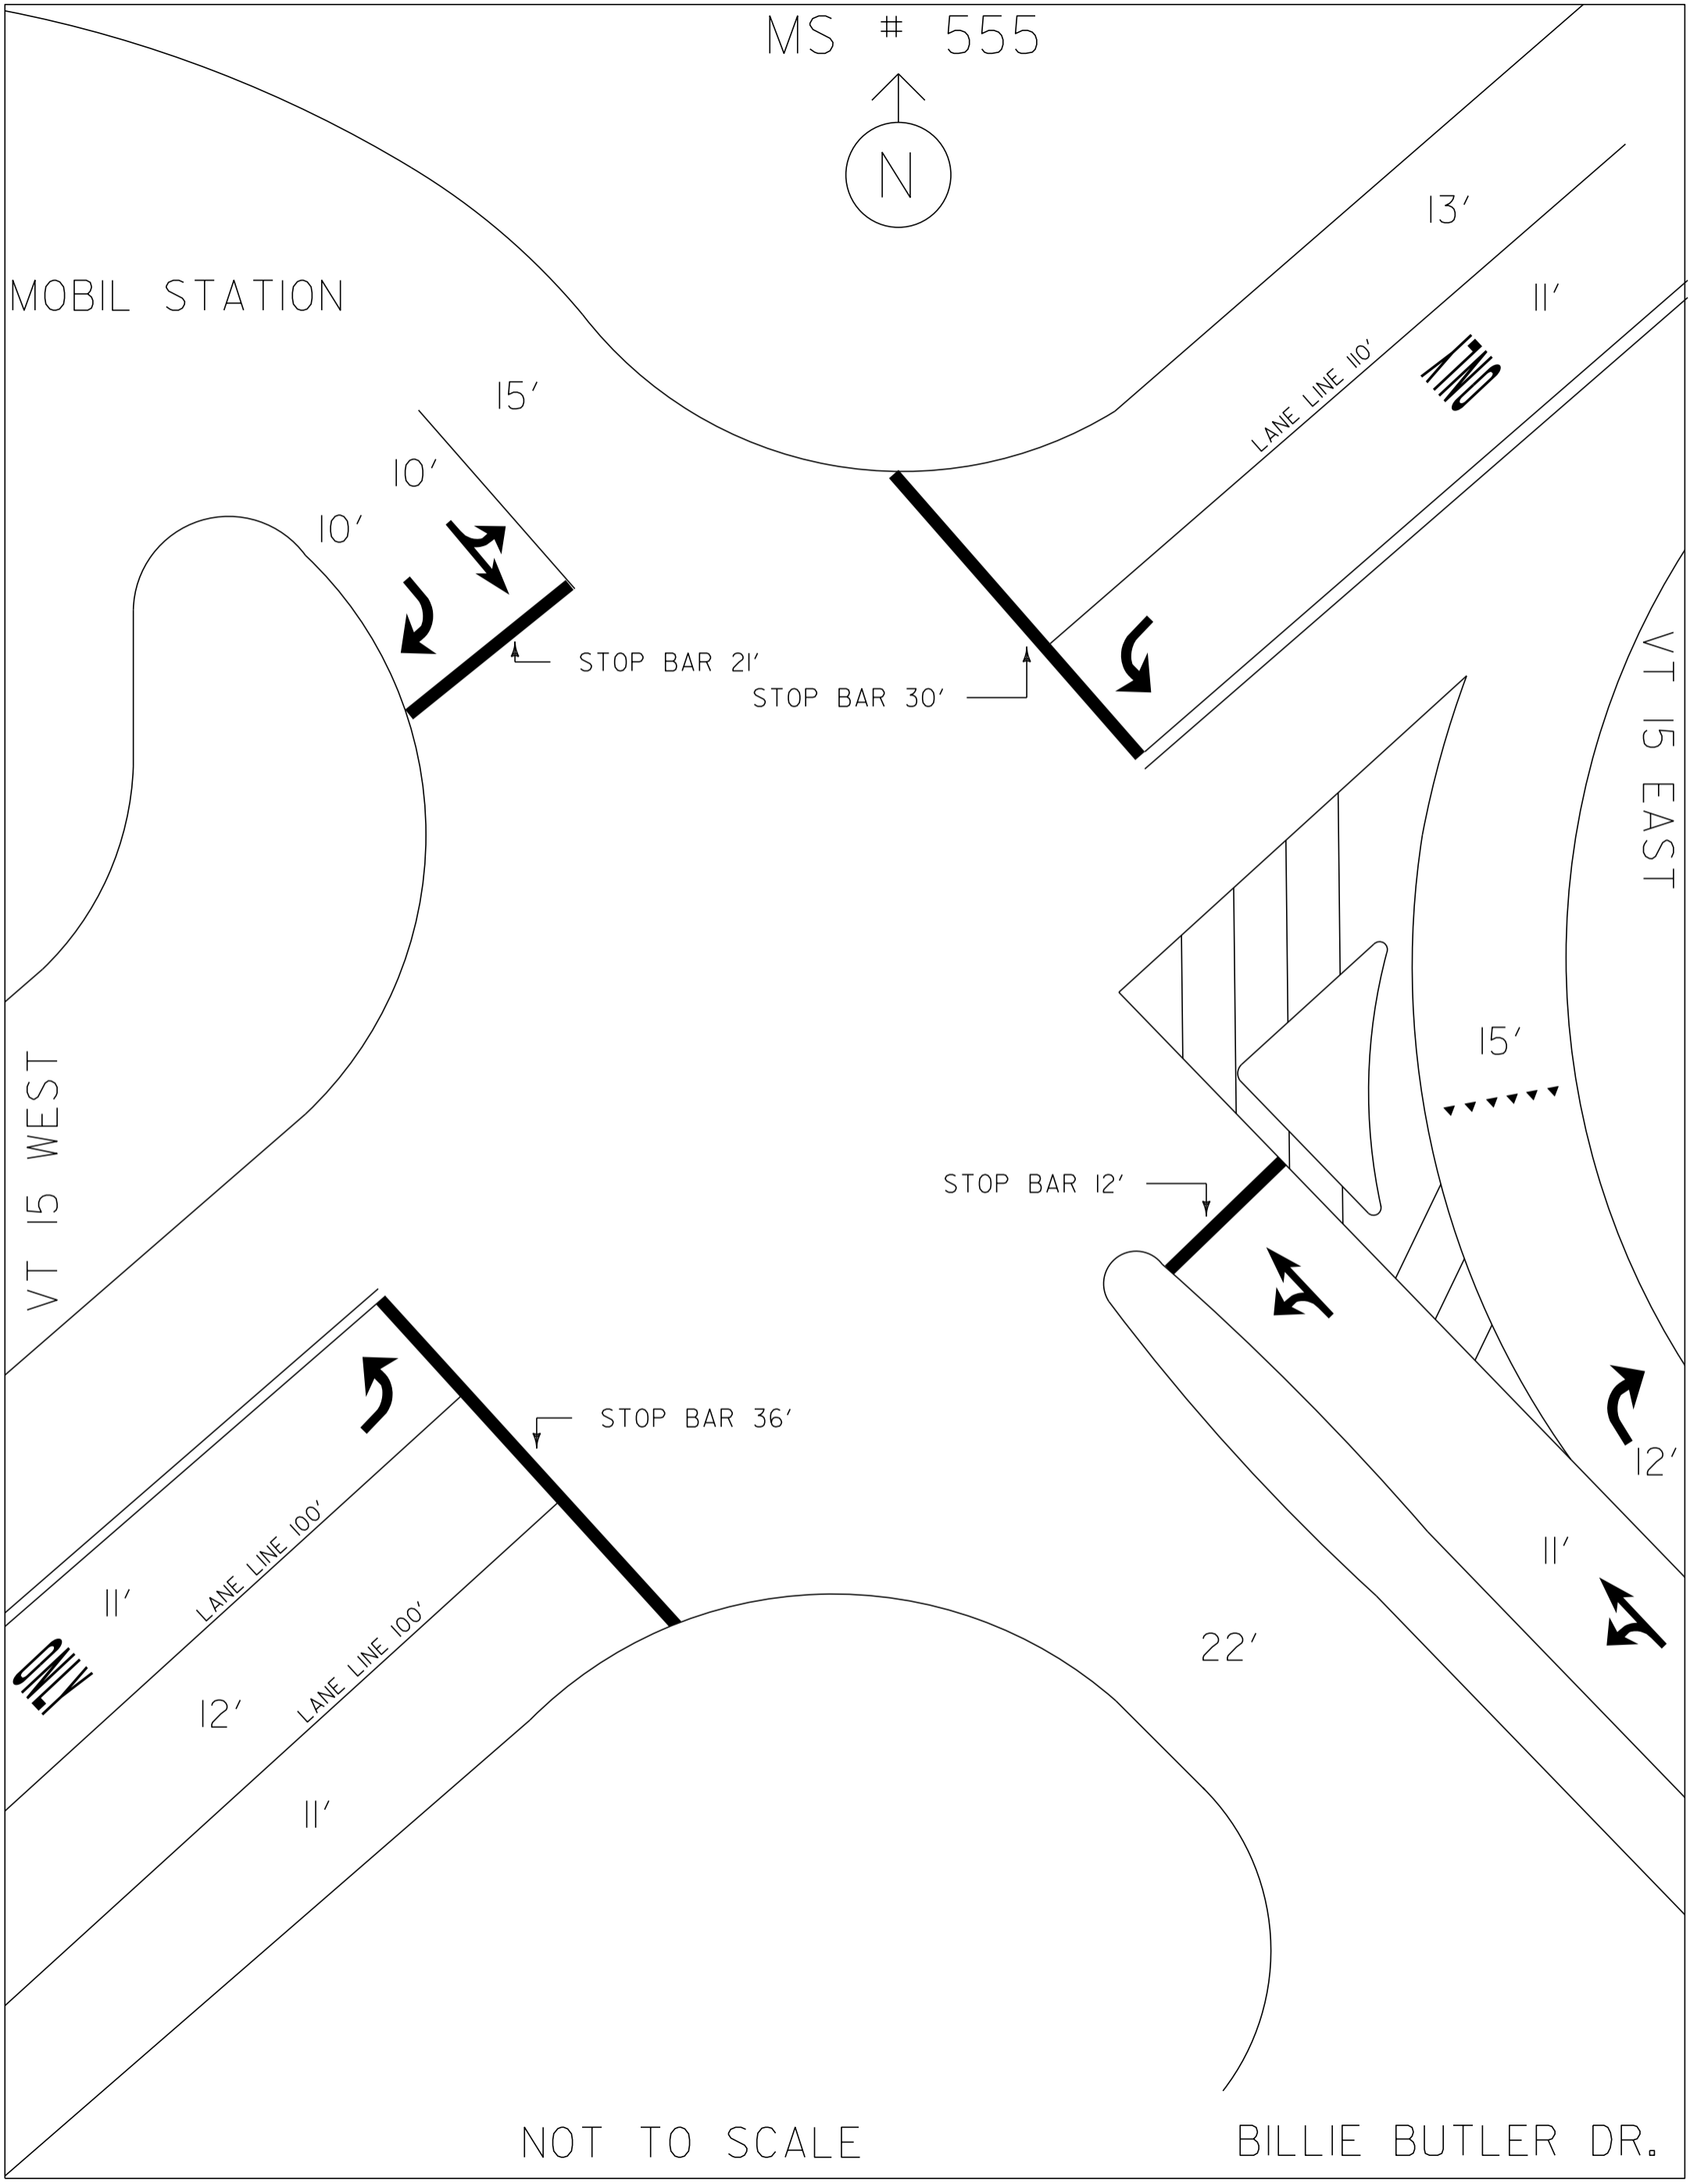

MS # 555

MOBIL STATION

VT 15 WEST

VT 15 EAST

LANE LINE 100'

LANE LINE 100'

LANE LINE 100'

BILLIE BUTLER DR.

NOT TO SCALE

STOP BAR 21'

STOP BAR 30'

STOP BAR 36'

STOP BAR 12'

ONLY

ONLY