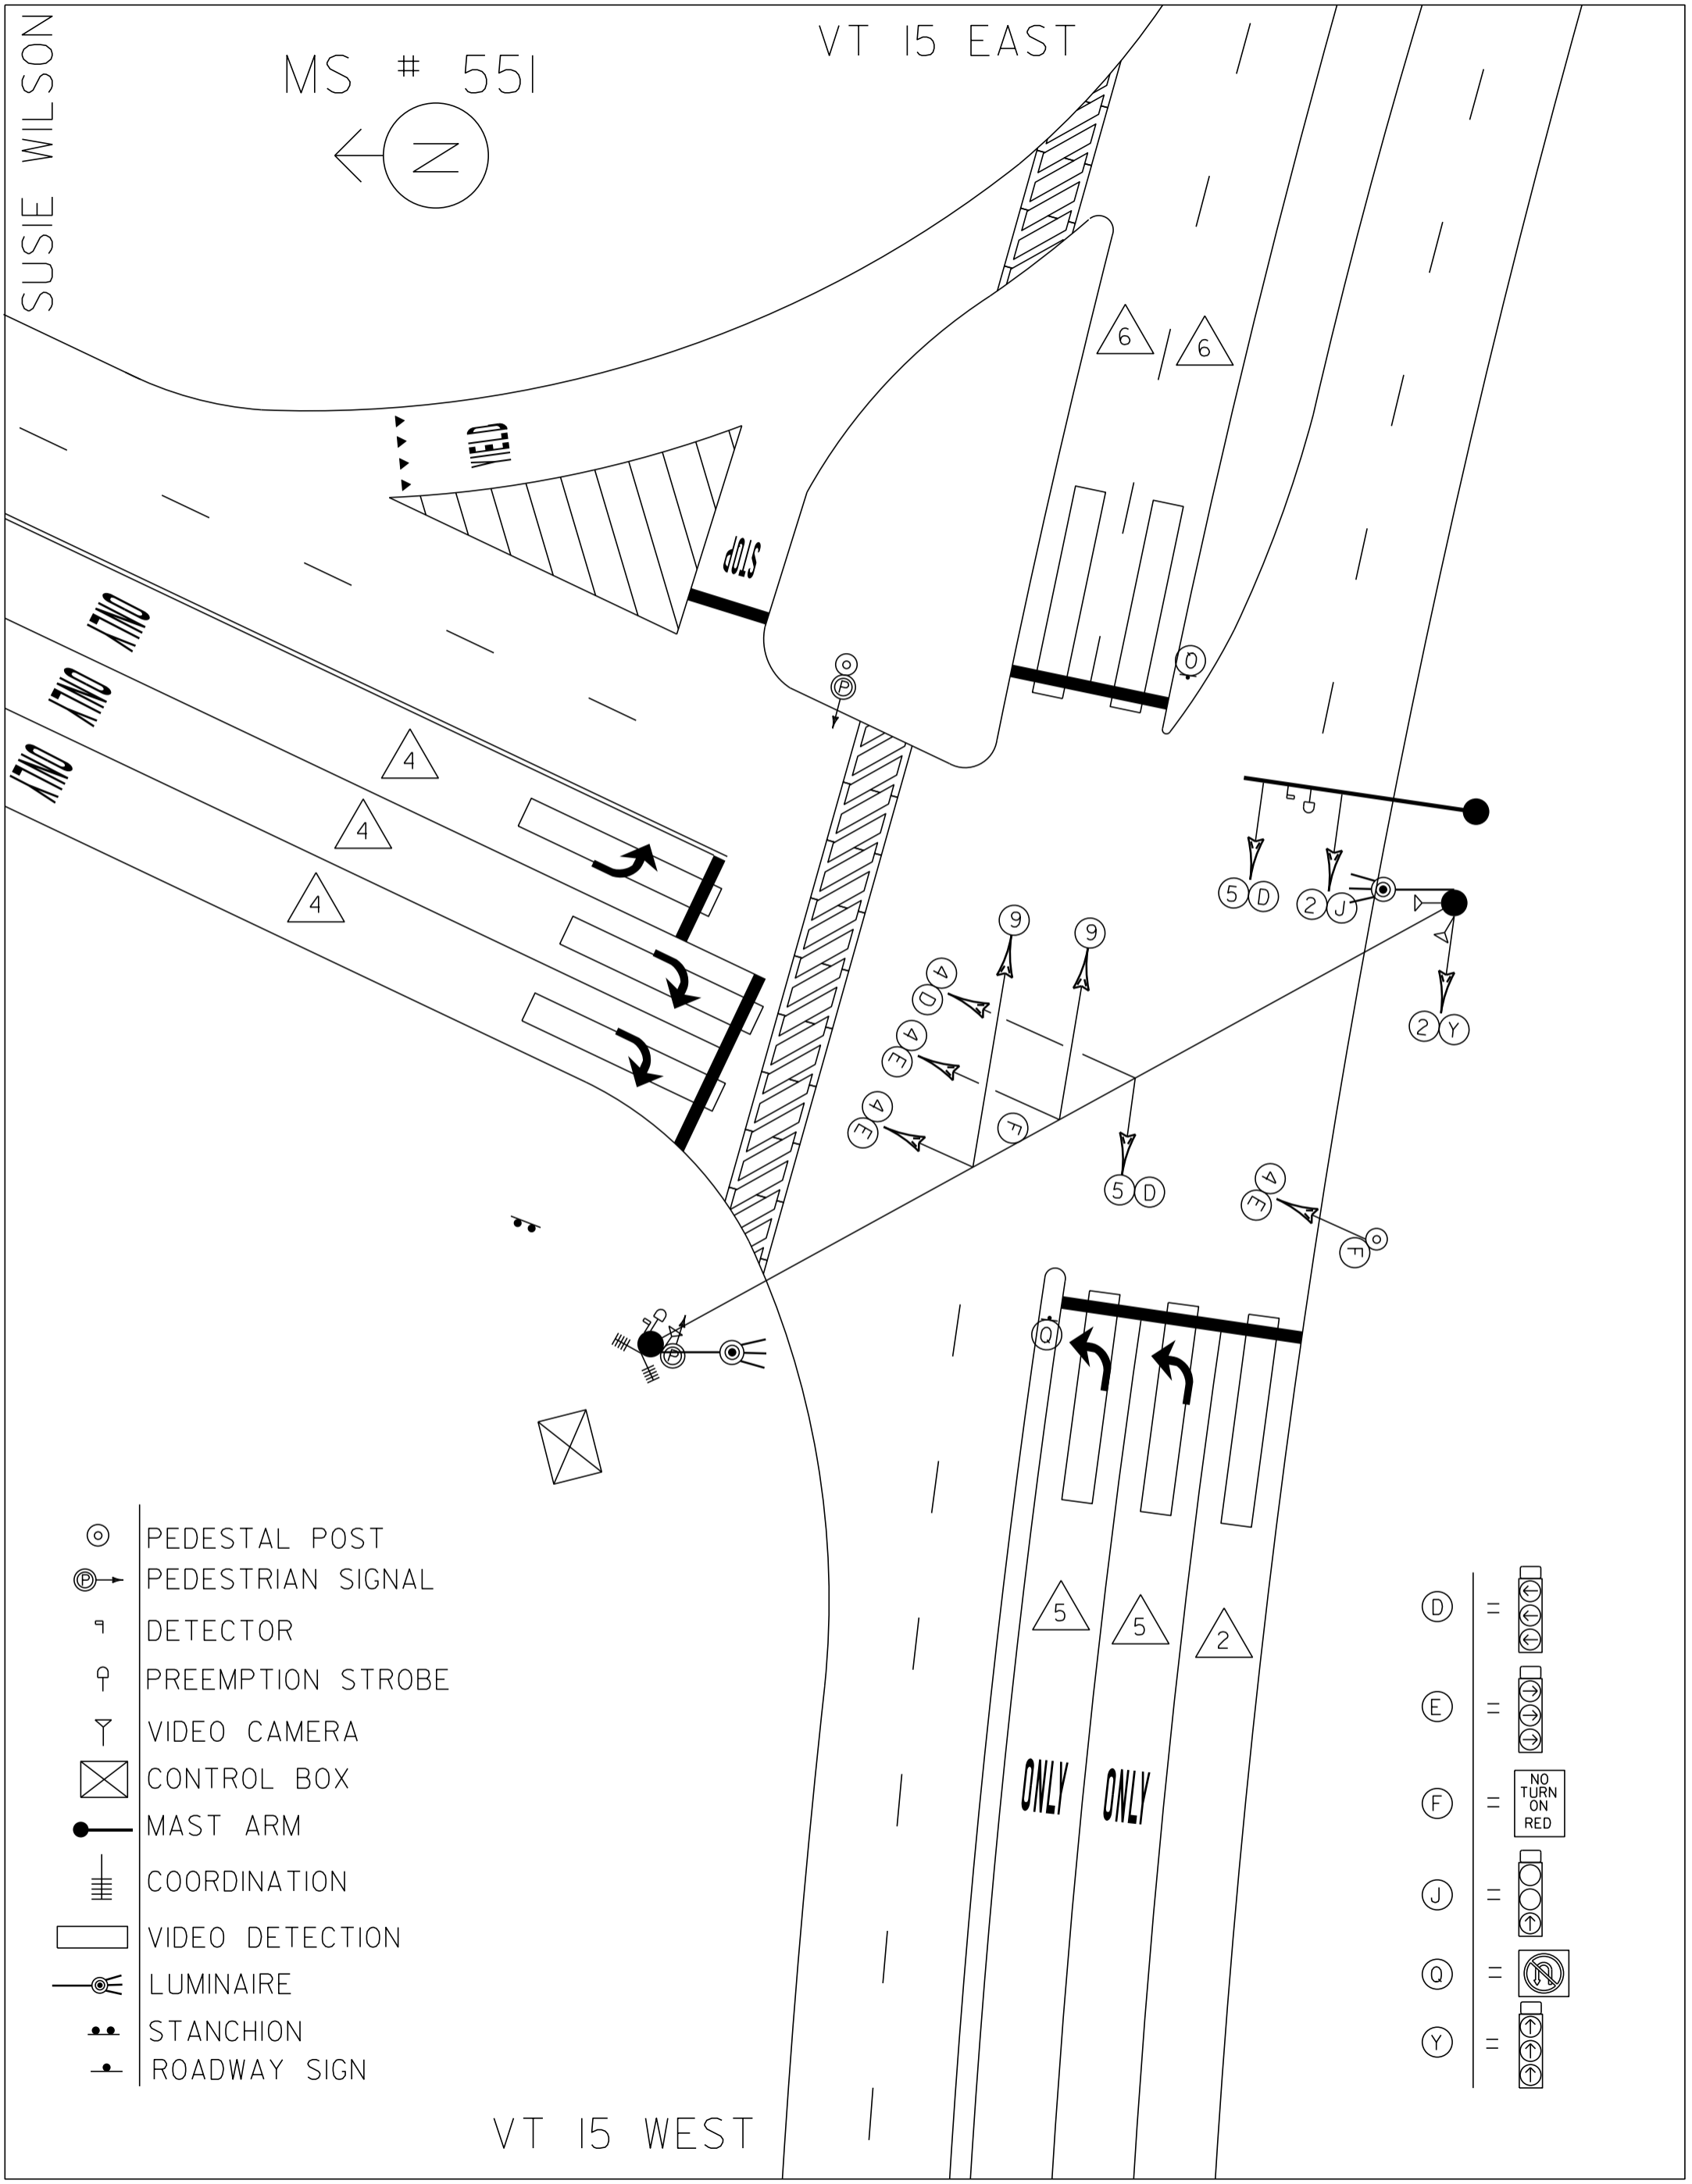

SUSIE WILSON

MS # 551

VT 15 EAST

YIELD

STOP

ONLY ONLY ONLY

ONLY ONLY

- ⊙ PEDESTAL POST
- ⊙→ PEDESTRIAN SIGNAL
- ☐ DETECTOR
- ♀ PREEMPTION STROBE
- ▽ VIDEO CAMERA
- ⊠ CONTROL BOX
- MAST ARM
- ⊥ COORDINATION
- ▭ VIDEO DETECTION
- ☉ LUMINAIRE
- ⋮ STANCHION
- ROADWAY SIGN

- ⊙ D = [Signal Diagram]
- ⊙ E = [Signal Diagram]
- ⊙ F = [Signal Diagram] NO TURN ON RED
- ⊙ J = [Signal Diagram]
- ⊙ Q = [Signal Diagram]
- ⊙ Y = [Signal Diagram]

VT 15 WEST