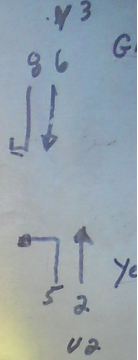

DANGER
115 VOLTS A.C.

WARNING
DO NOT OPERATE
CABINET WITHOUT
CMU / MMU
CABINET WIRING TO SERVA 155-1099 OR LATER

TURN ON
4-7-2011