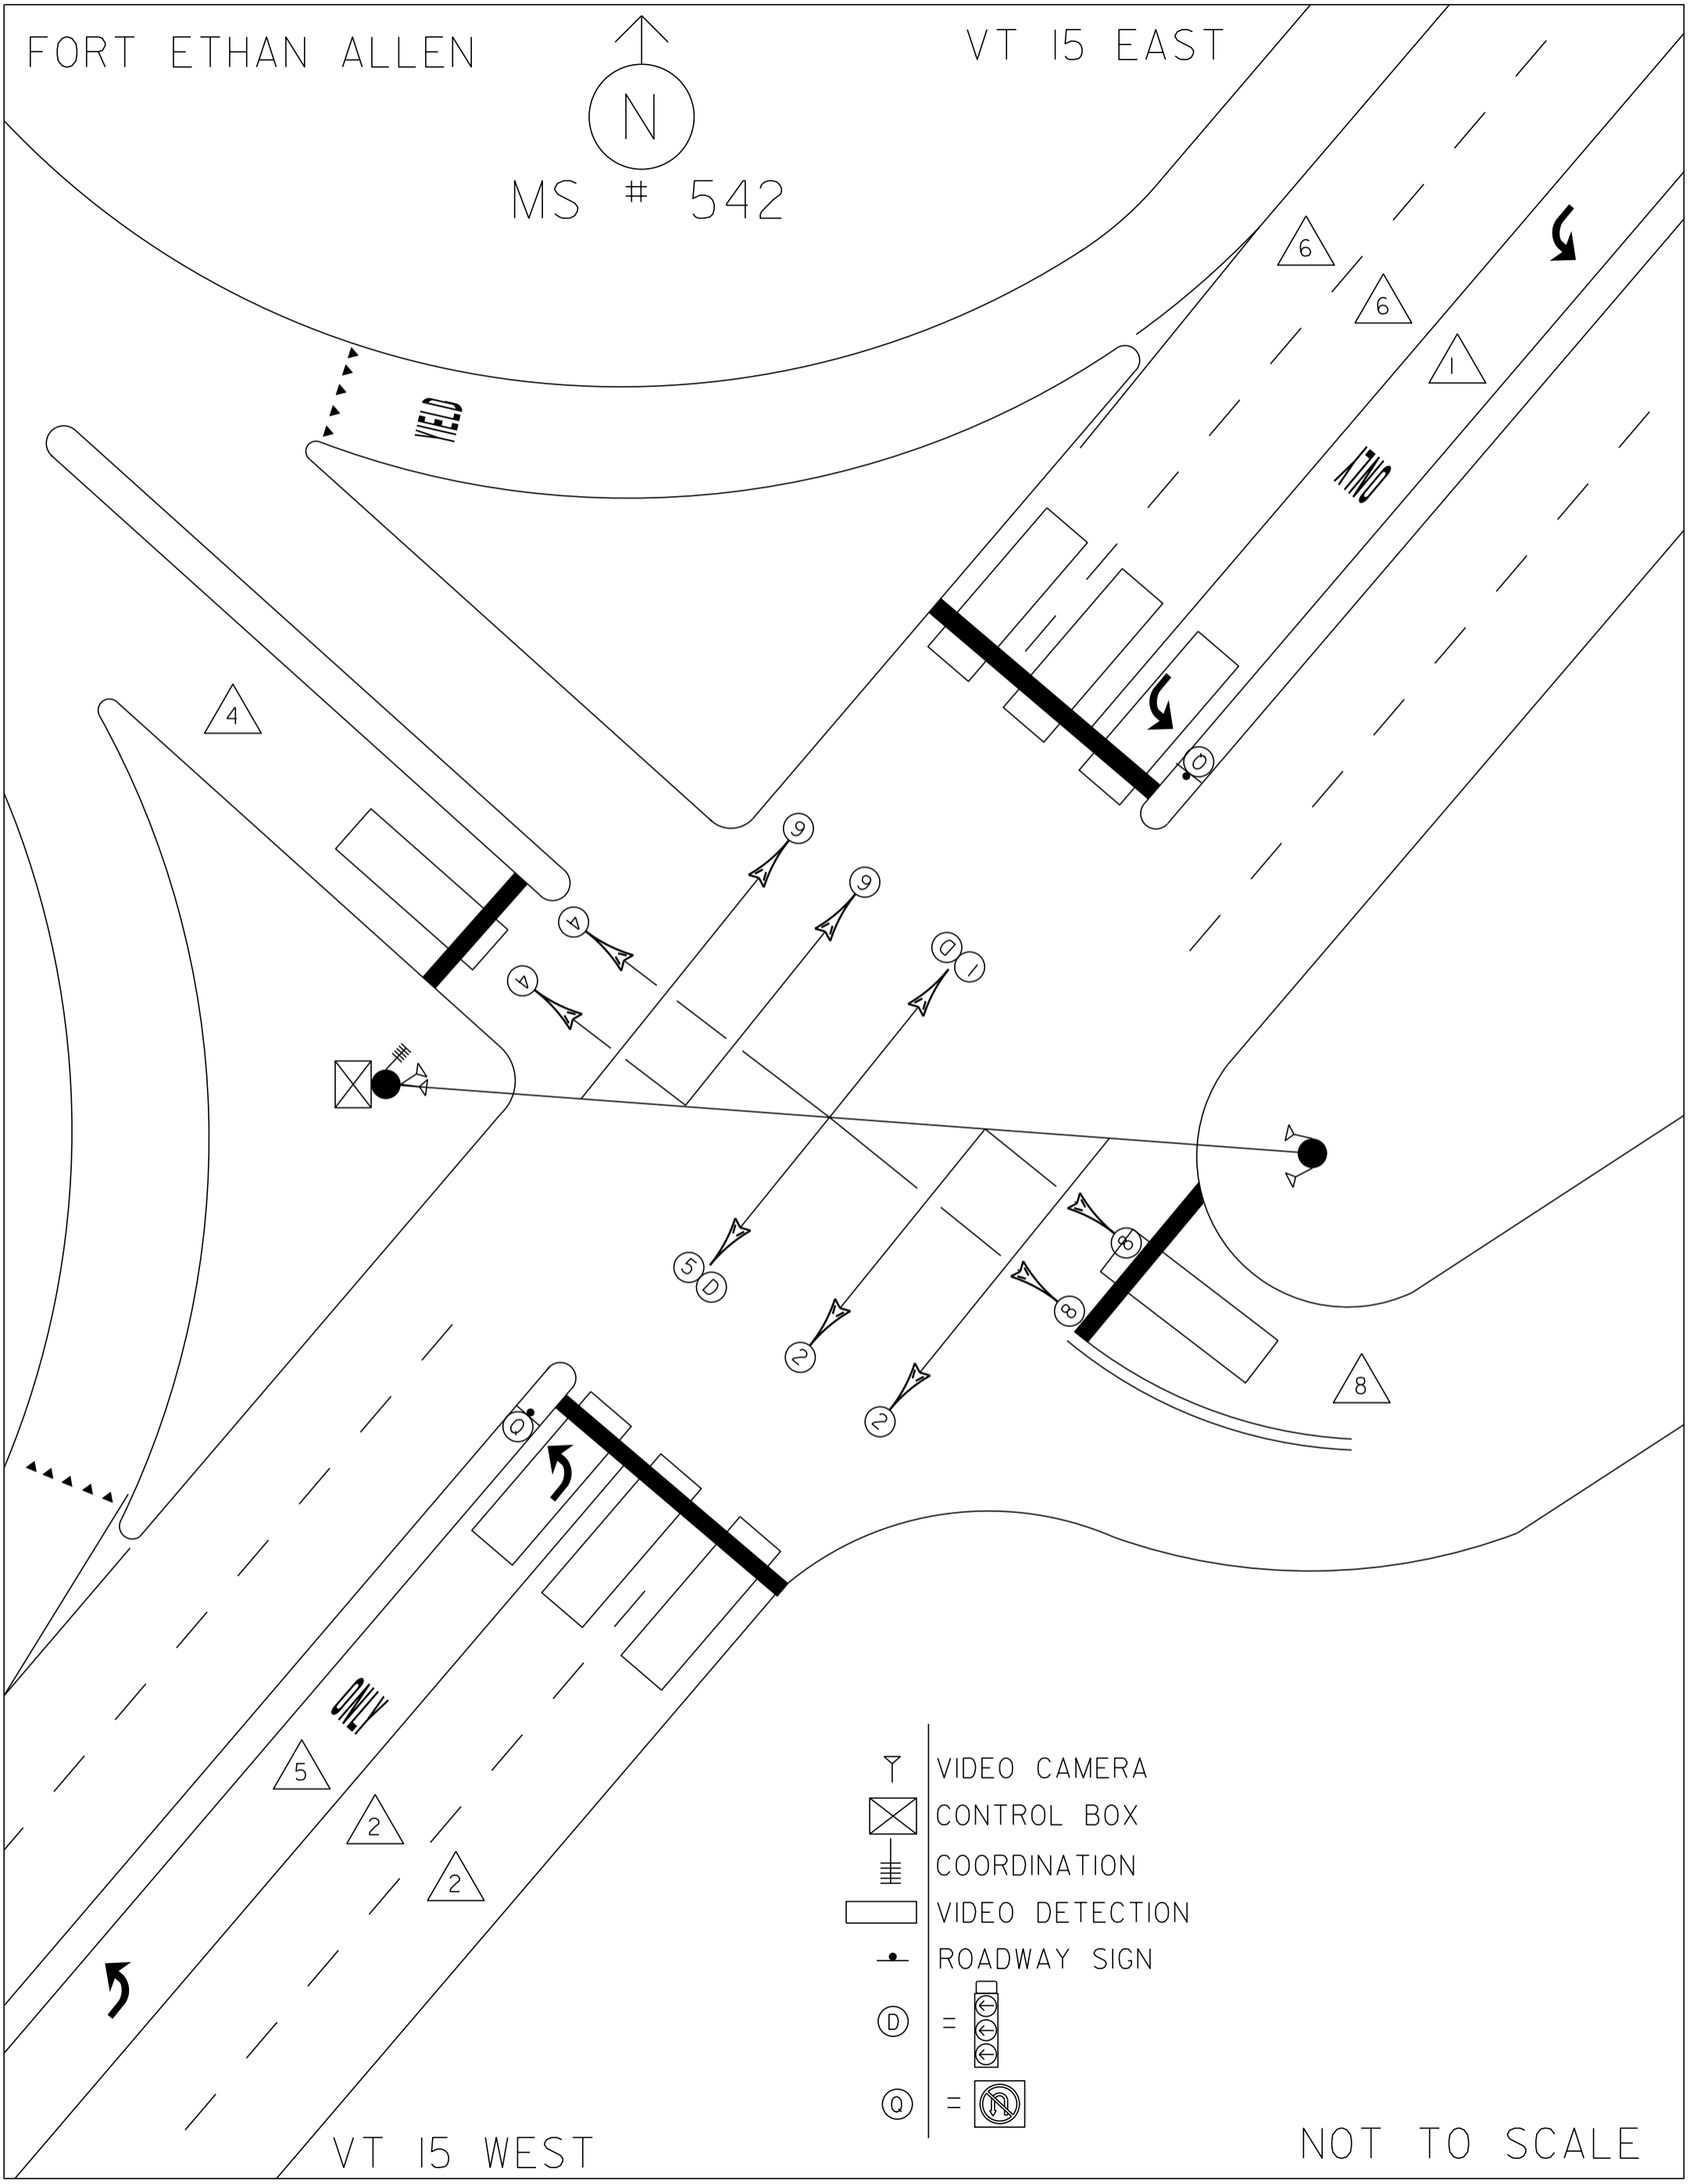

FORT ETHAN ALLEN

VT 15 EAST

MS # 542

YIELD

ONLY

ONLY

VT 15 WEST

-  VIDEO CAMERA
-  CONTROL BOX
-  COORDINATION
-  VIDEO DETECTION
-  ROADWAY SIGN
-  = 
-  = 

NOT TO SCALE