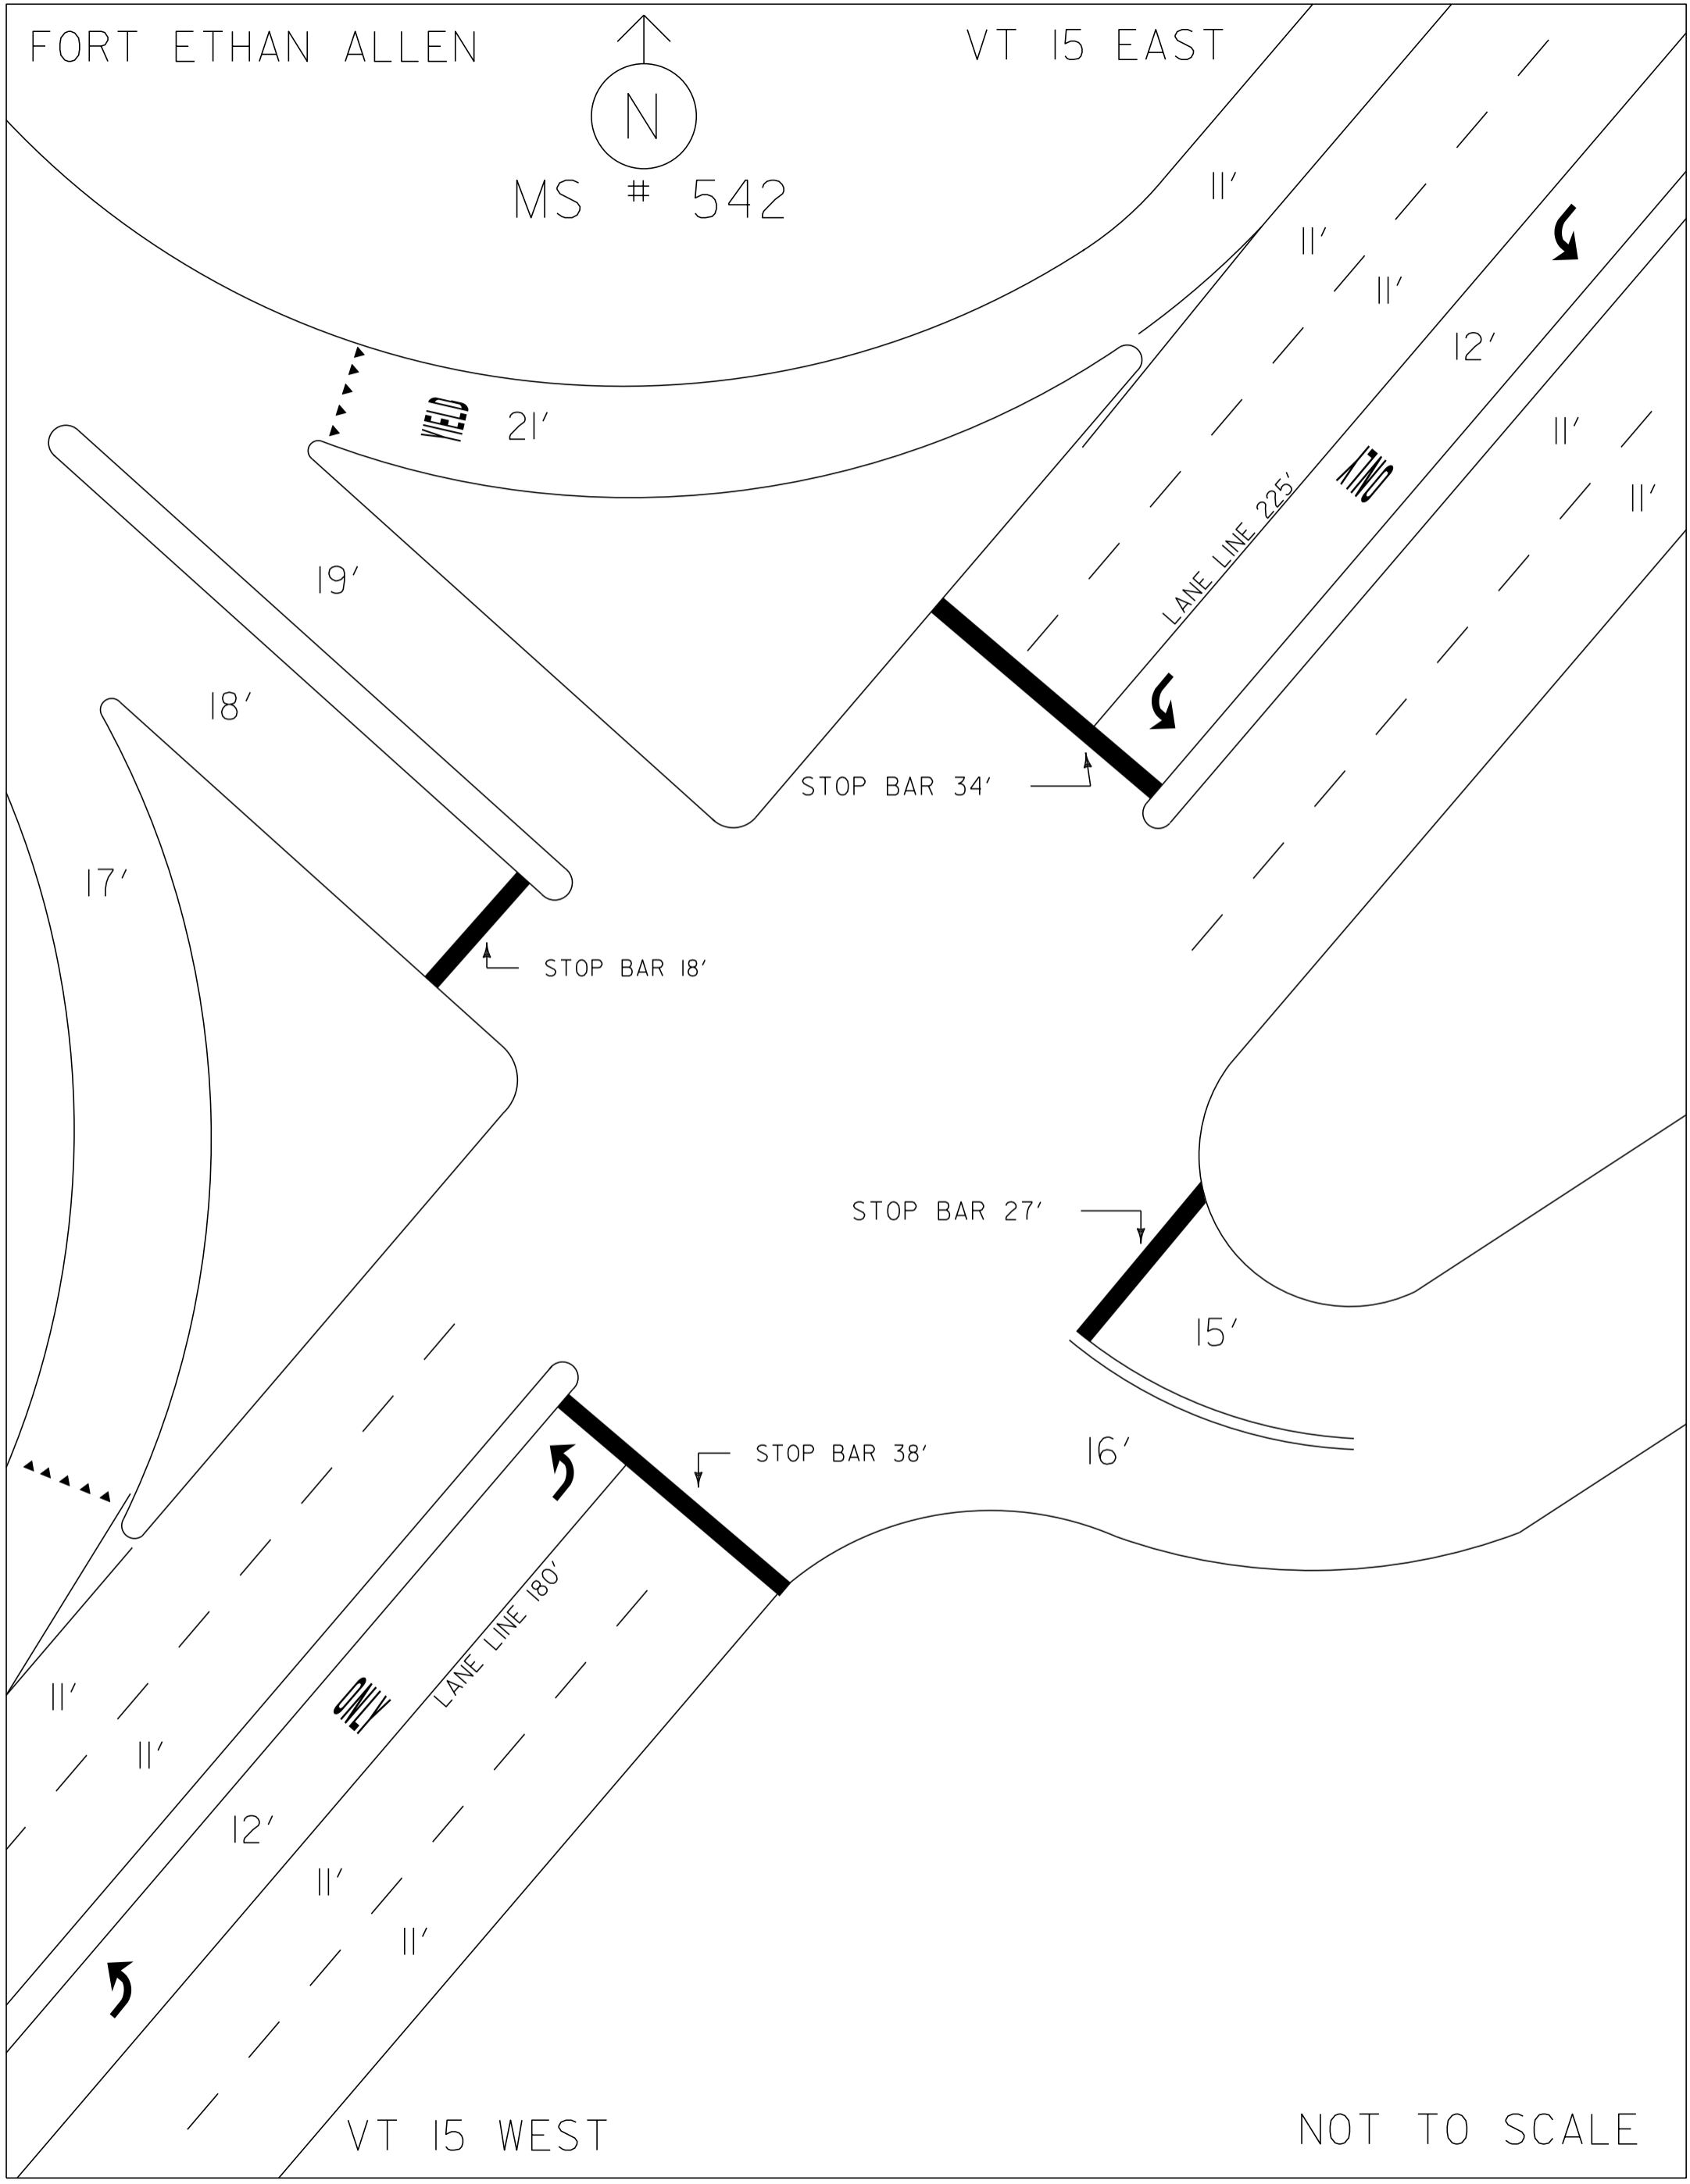

FORT ETHAN ALLEN

VT 15 EAST

MS # 542

NOT TO SCALE