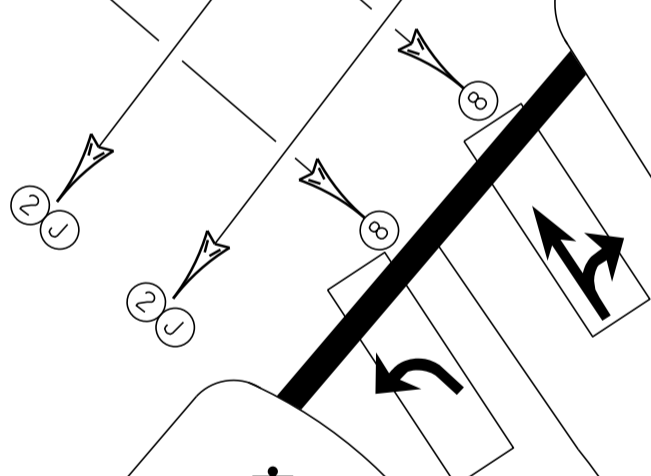

CAMP JOHNSON

VT 15 EAST

MS # 541

-  VIDEO CAMERA
-  CONTROL BOX
-  COORDINATION
-  VIDEO DETECTION
-  ROADWAY SIGN
-  = 
-  = 
-  = 

AND AND

VT 15 WEST

NOT TO SCALE