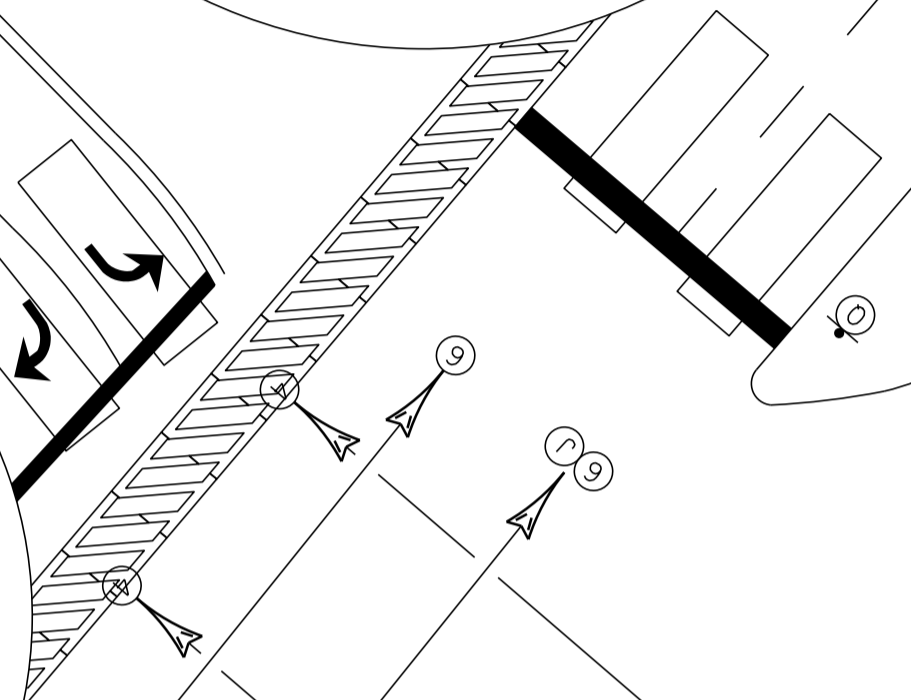

CAMP JOHNSON

VT 15 EAST

MS # 541

-  VIDEO CAMERA
-  CONTROL BOX
-  COORDINATION
-  VIDEO DETECTION
-  ROADWAY SIGN
-  = 
-  = 
-  = 

AND AND

VT 15 WEST

NOT TO SCALE