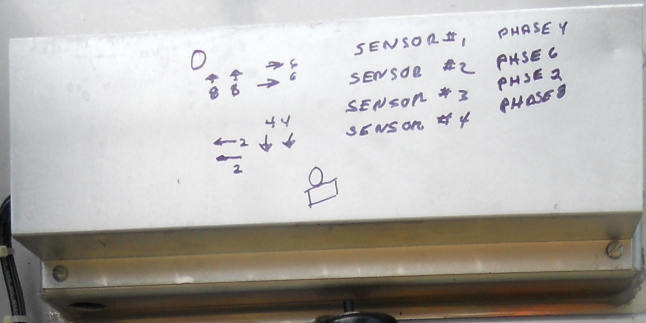

RECNAVOLITE 01

WARNING
DO NOT OPERATE
CABINET WITHOUT
CONFLICT MONITOR UNIT

DANGER
115 VOLTS A.C.

5

1540-45-7

CONTROLLER

ON OFF AUTO FLASH STOP TIMING AUTO ON

VER TEST SW'S

01/A	02/B	03/C	04/D
05	06	07	08

RED TEST SW'S

01/A	02/B	03/C	04/D
02	04	06	08