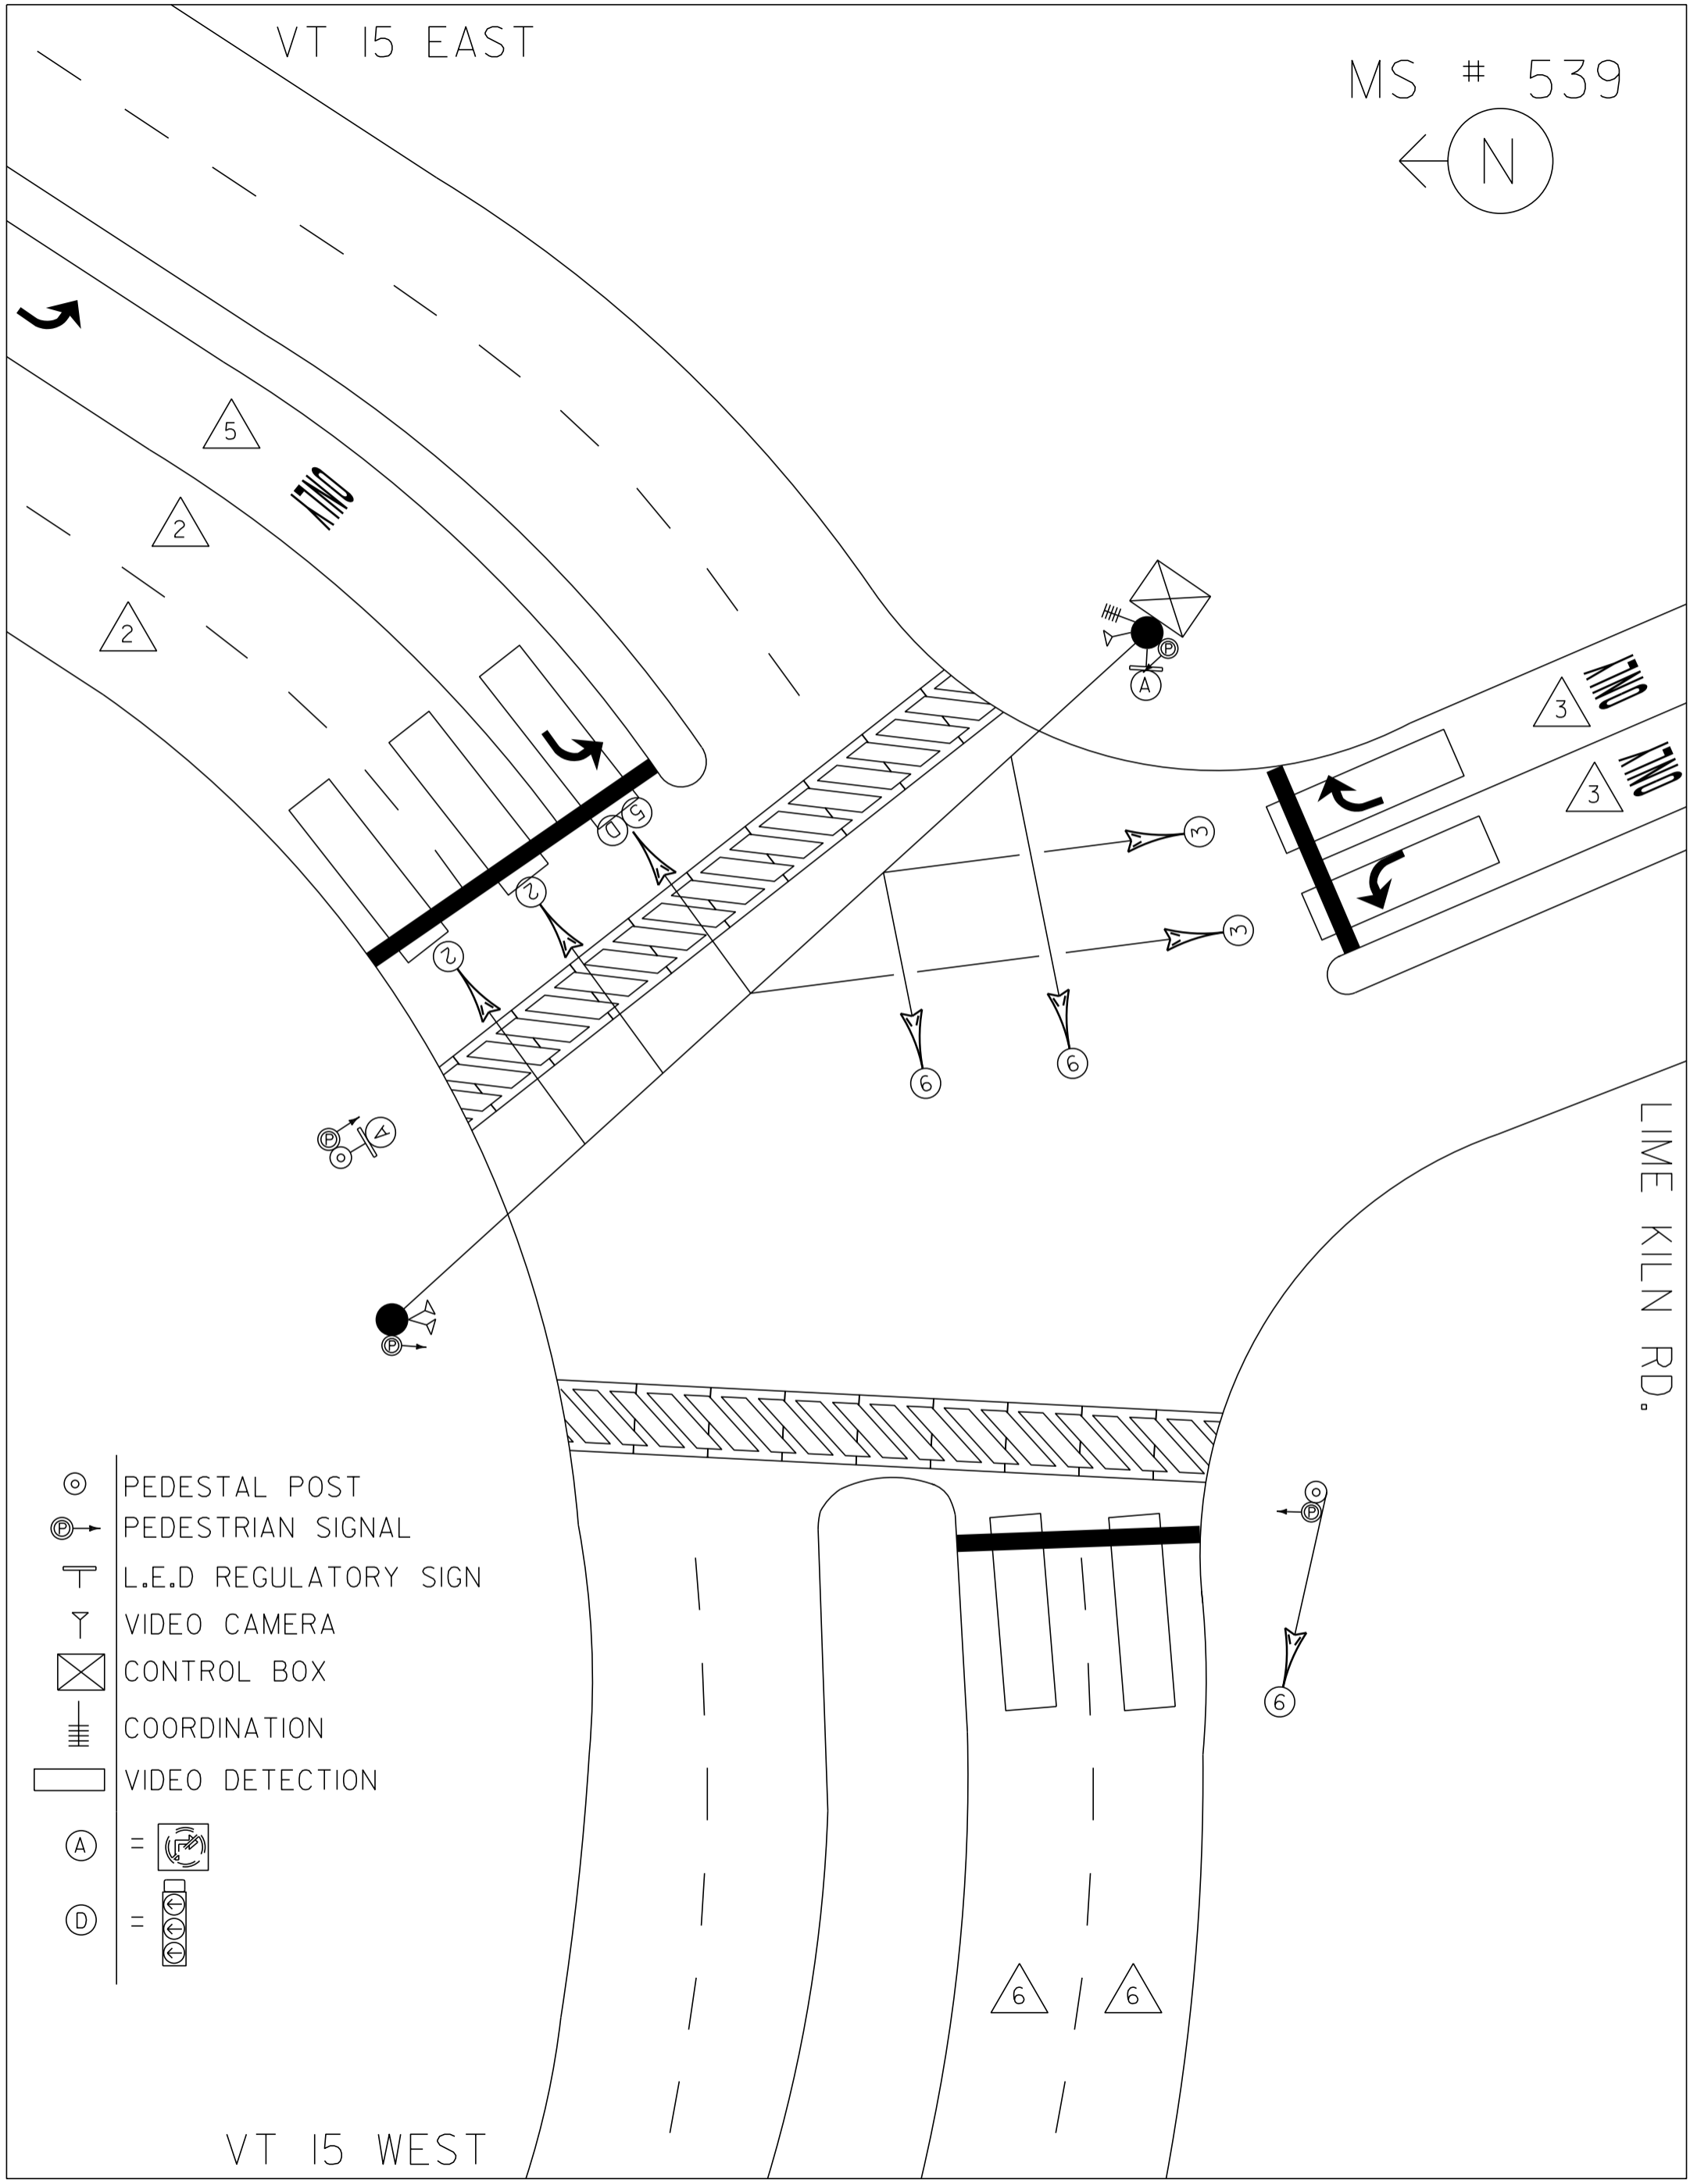

VT 15 EAST

MS # 539

- ⊙ PEDESTAL POST
- ⊙→ PEDESTRIAN SIGNAL
- ⊥ L.E.D REGULATORY SIGN
- ∇ VIDEO CAMERA
- ⊠ CONTROL BOX
- ⊥ COORDINATION
- ▭ VIDEO DETECTION
- Ⓐ =
- Ⓓ =

VT 15 WEST

LIME KILN RD.