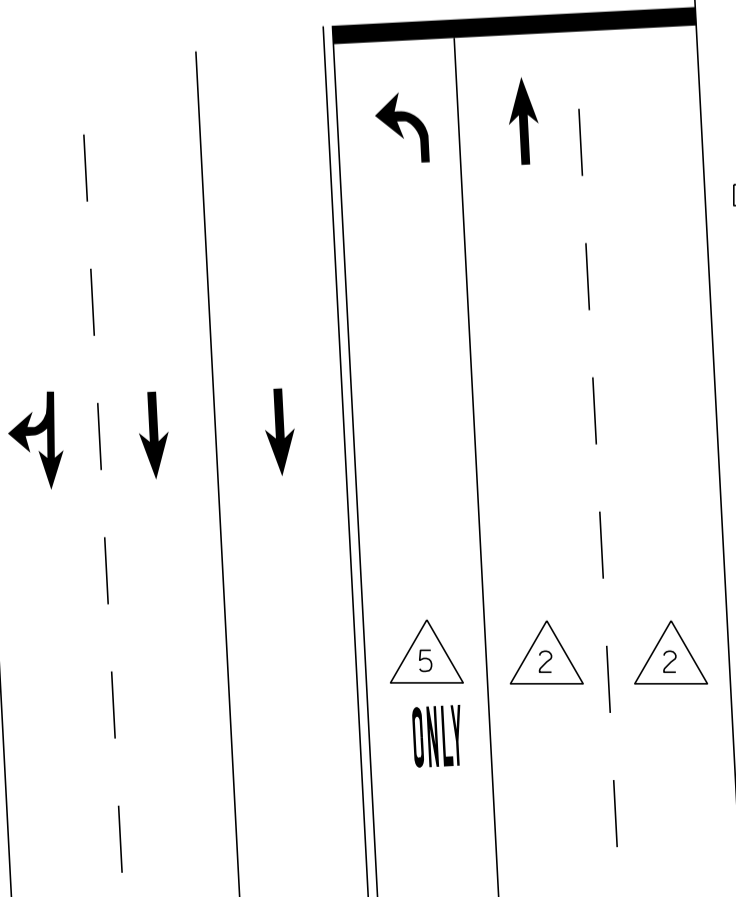

MS # 534

US 7 NORTH

- ☐ PREEMPTION DETECTOR
- ☐ PREEMPTION STROBE
- ☐ VIDEO CAMERA
- ☐ CONTROL BOX
- ☐ VIDEO DETECTION
- ☐ PB PULL BOX
- ☐ LUMINAIRE
- ☐ ROADWAY SIGN
- Ⓟ =
- Ⓛ =
- Ⓧ =

MTN VIEW RD

US 7 SOUTH

LOWER MTN VIEW RD (COSTCO)

NOT TO SCALE