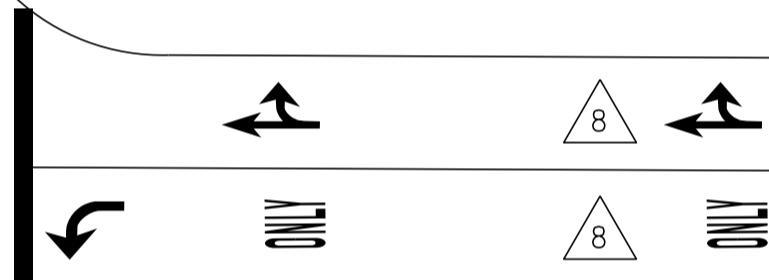

MS # 534

US 7 NORTH

- ☐ PREEMPTION DETECTOR
- ☐ PREEMPTION STROBE
- ☐ VIDEO CAMERA
- ☐ CONTROL BOX
- ☐ VIDEO DETECTION
- ☐ PB PULL BOX
- ☐ LUMINAIRE
- ☐ ROADWAY SIGN
- Ⓟ =
- Ⓛ =
- Ⓧ =

MTN VIEW RD

US 7 SOUTH