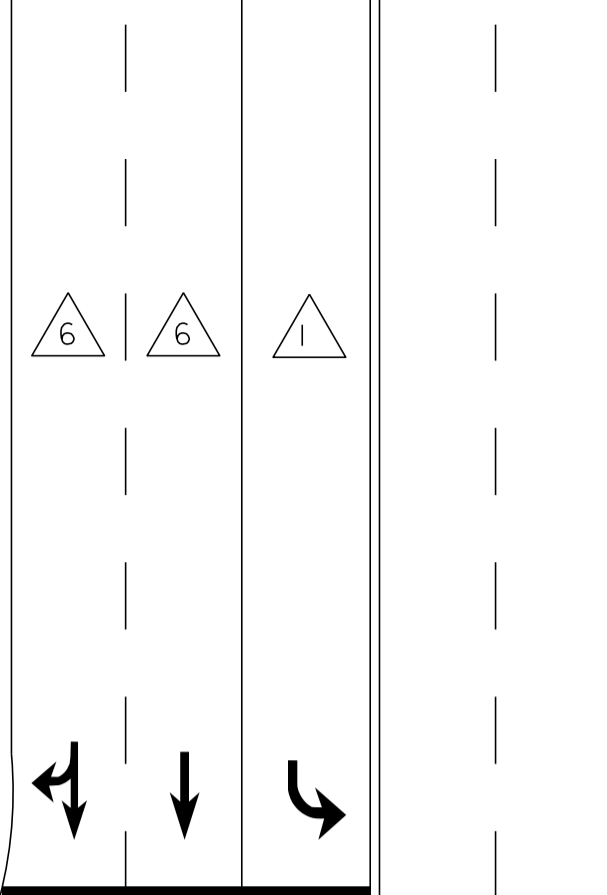

MS # 534

US 7 NORTH

- ☐ PREEMPTION DETECTOR
- ☐ PREEMPTION STROBE
- ☐ VIDEO CAMERA
- ☐ CONTROL BOX
- ☐ VIDEO DETECTION
- ☐ PB PULL BOX
- ☐ LUMINAIRE
- ☐ ROADWAY SIGN
- Ⓟ =
- Ⓛ =
- Ⓧ =

MTN VIEW RD

US 7 SOUTH

LOWER MTN VIEW RD (COSTCO)

NOT TO SCALE