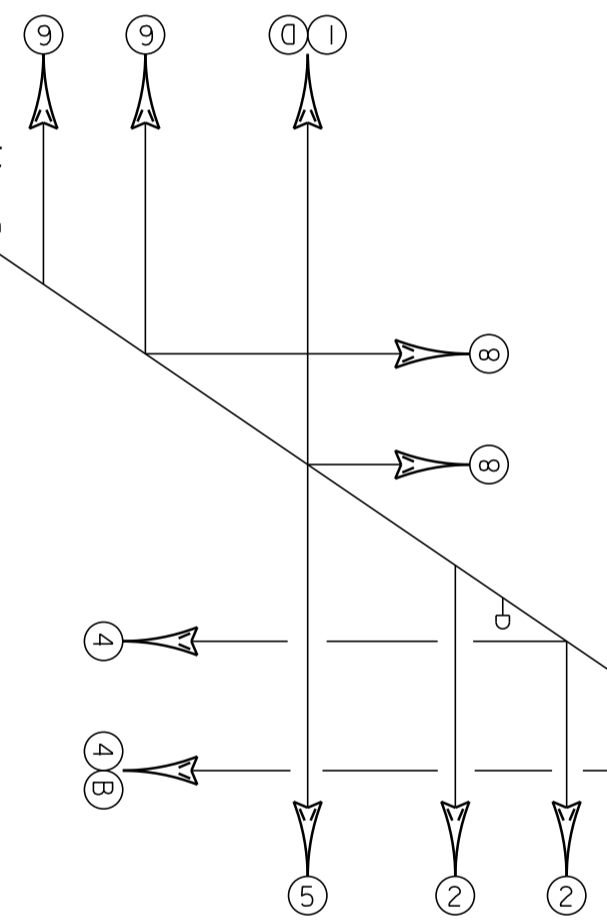

MS # 534

US 7 NORTH

- ☐ PREEMPTION DETECTOR
- ☐ PREEMPTION STROBE
- ☐ VIDEO CAMERA
- ☐ CONTROL BOX
- ☐ VIDEO DETECTION
- ☐ PB PULL BOX
- ☐ LUMINAIRE
- ☐ ROADWAY SIGN
- Ⓟ =
- Ⓛ =
- Ⓧ =

MTN VIEW RD

US 7 SOUTH

LOWER MTN VIEW RD (COSTCO)

NOT TO SCALE