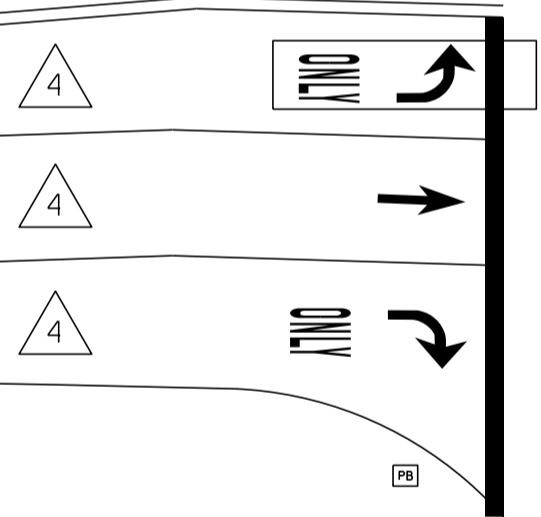

MS # 534

US 7 NORTH

- ☐ PREEMPTION DETECTOR
- ☐ PREEMPTION STROBE
- ☐ VIDEO CAMERA
- ☐ CONTROL BOX
- ☐ VIDEO DETECTION
- ☐ PB PULL BOX
- ☐ LUMINAIRE
- ☐ ROADWAY SIGN
- Ⓟ =
- Ⓛ =
- Ⓧ =

MTN VIEW RD

US 7 SOUTH