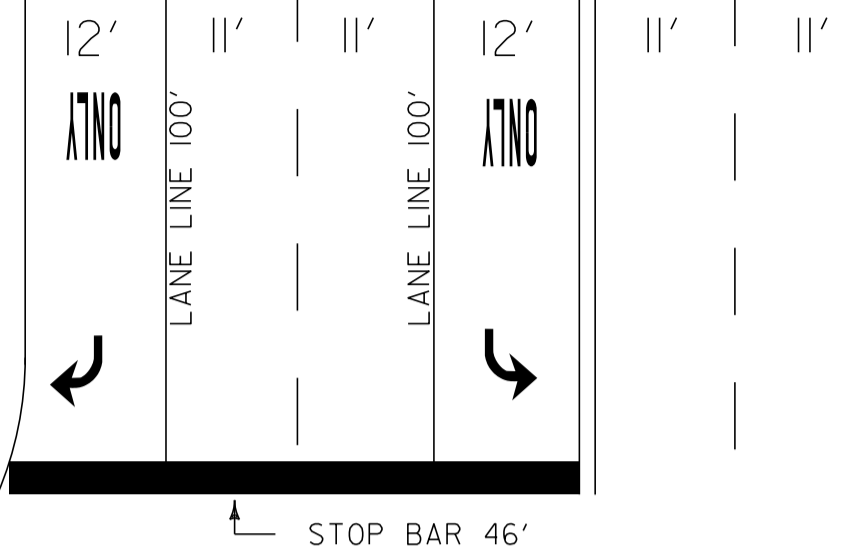

MS # 524

US 7 NORTH

HANNAFORDS

17'

12'

LANE LINE 90'

11'

LANE LINE 90'

11'

CROSSWALK 84'

STOP BAR 35'

STOP BAR 21'

CROSSWALK 68'

10'
LANE LINE 70'

11'

14'

CROSSWALK 75'

STOP BAR 35'

LANE LINE 85'

12' 12'

ONLY

11' 11' 11'

US 7 SOUTH

LAUREL HILL DRIVE