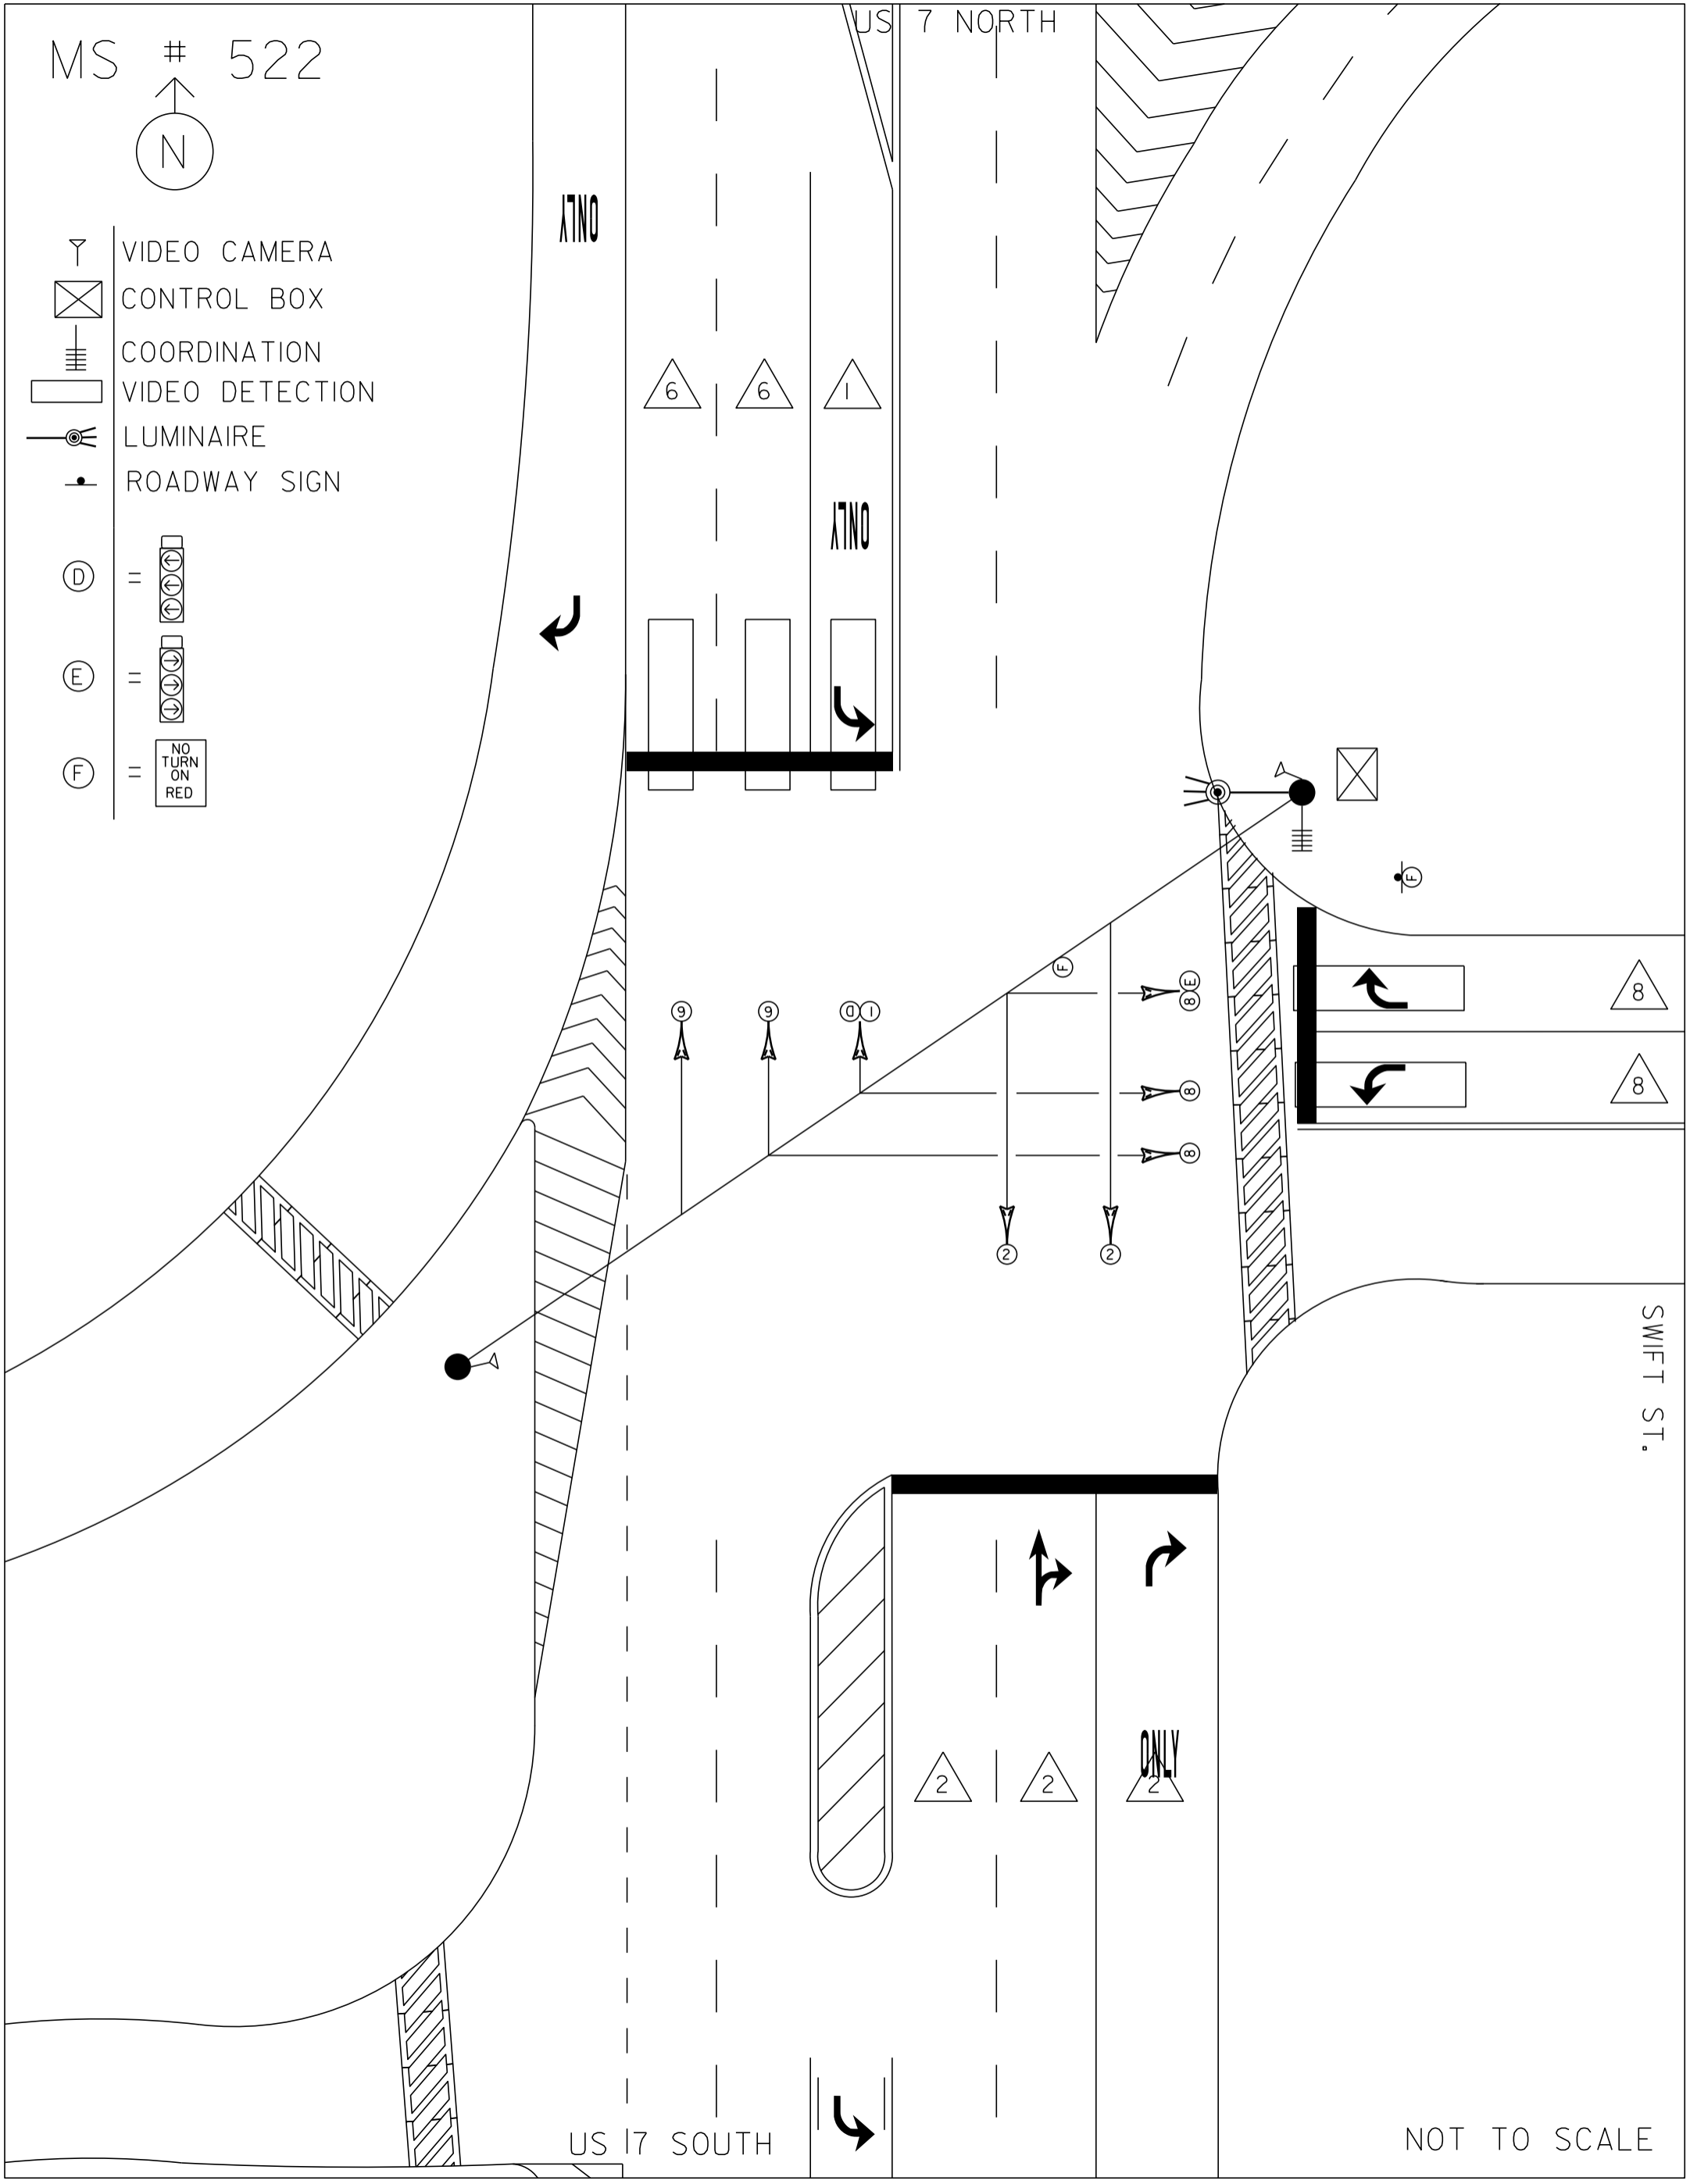

MS # 522

-  VIDEO CAMERA
 -  CONTROL BOX
 -  COORDINATION
 -  VIDEO DETECTION
 -  LUMINAIRE
 -  ROADWAY SIGN
-
-  = 
 -  = 
 -  = 

NOT TO SCALE