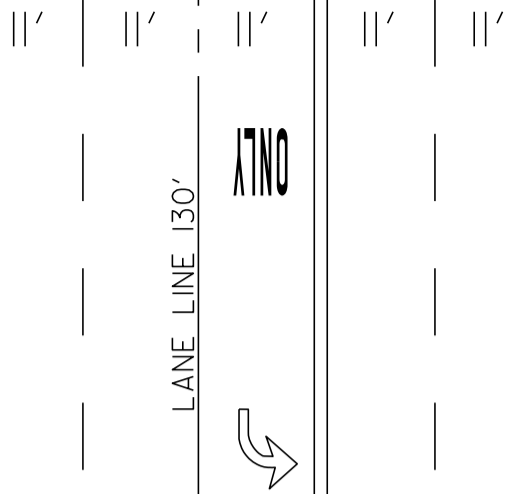

MS # 519

US 7 NORTH

SATURN WAY

STOP BAR 34'

17'

17'

CROSSWALK 46'

STOP BAR 18'

STOP BAR 14'

14'

14'

CROSSWALK 30'

BALDWIN AVE

STOP BAR 36'

US 7 SOUTH

NOT TO SCALE