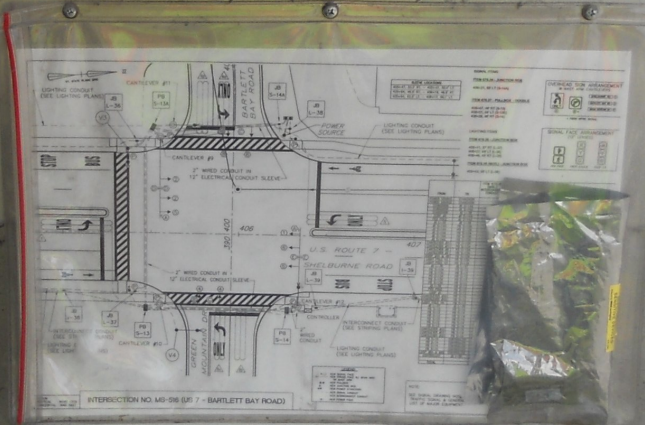

DANGER
115 VOLTS A.C.

WARNING
DO NOT OPERATE
CABINET WITHOUT
CMU / MMU

TURN ON
10-10-05

344103

A control panel with three switches labeled 'STOP', 'AUTO', and 'START'. To the right of the switches is a large, blank rectangular display screen. A black power cord is plugged into the left side of the panel.

SECONDLITE

TESTICE #K 00