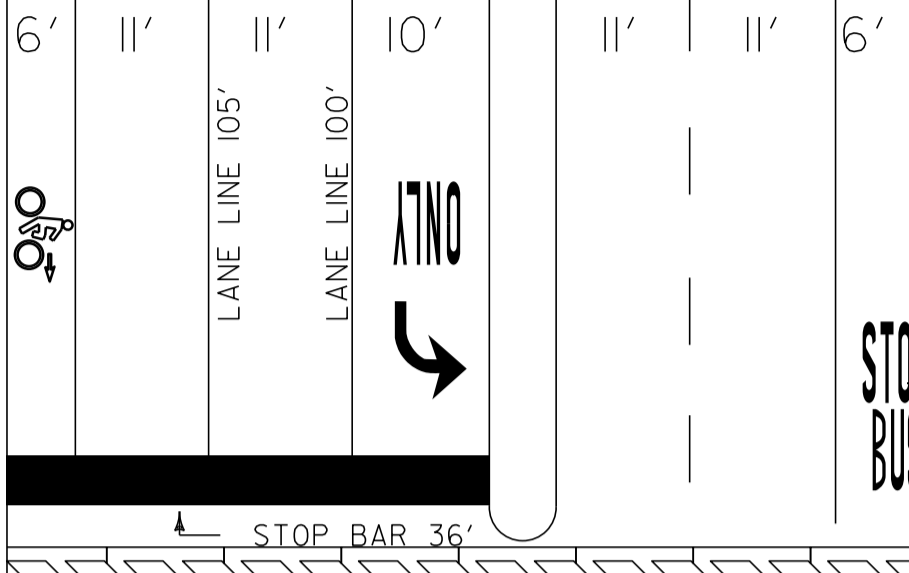

MS # 512

US-7 NORTH

LAKEVIEW DRIVE

STOP BUS

CROSSWALK 80'

12'

12'

CROSSWALK 70'

STOP BAR 23'

STOP BAR 18'

CROSSWALK 59'

14'

13'

STOP BUS

STOP BAR 39'

ONLY

LANE LINE 225'

LANE LINE 225'

US-7 SOUTH

HULLCREST DRIVE

NOT TO SCALE