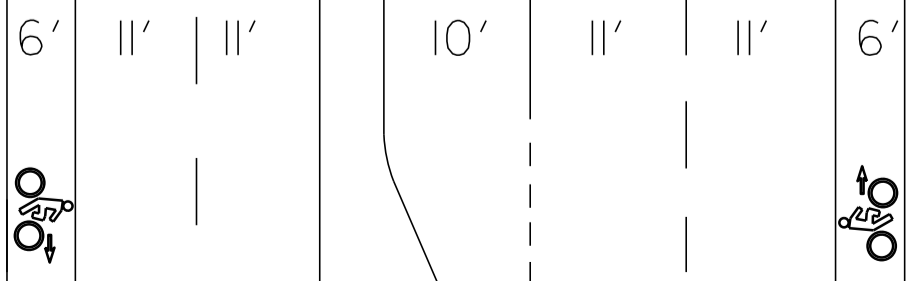

STOP BAR 23'

STOP BAR 18'

CROSSWALK 59'

14'

13'

STOP BUS

STOP BAR 39'

ONLY

LANE LINE 225'

LANE LINE 225'

US-7 SOUTH

HULLCREST DRIVE

NOT TO SCALE