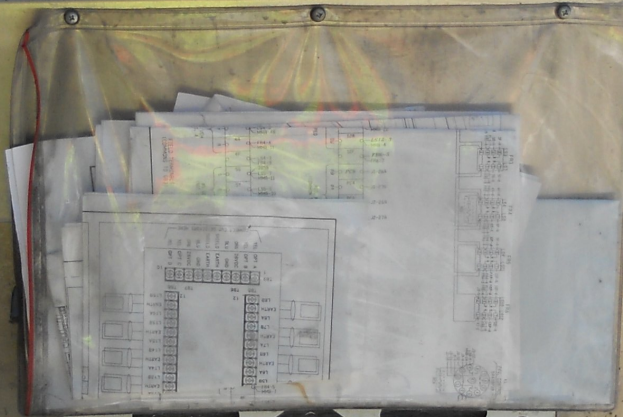

DANGER

115 VOLTS A.C.

WARNING

DO NOT OPERATE
CABINET WITHOUT
CMU / MMU

CONTROL EQUIP. ON
CONTROL EQUIP. OFF

AUTO
FLASH

STOP FLASHING
STOP FLASHING

SECOND LIFE