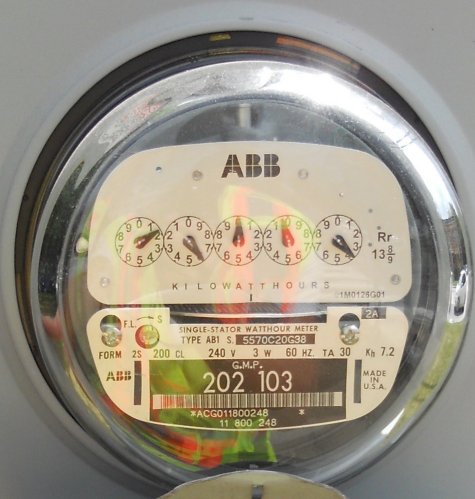

⚡ DANGER
HAZARD OF ELECTRICAL SHOCK
OR BURN IF COVER REMOVED.
SERVICE BY UTILITY
AUTHORIZED PERSONNEL ONLY.
DO NOT PAINT OVER OR REMOVE THIS LABEL.
PENDING REV. 1

⚡ DANGER
HAZARD OF ELECTRICAL SHOCK
OR BURN IF COVER REMOVED.
SERVICE BY UTILITY
AUTHORIZED PERSONNEL ONLY.
DO NOT PAINT OVER OR REMOVE THIS LABEL.

SERVICE DISCONNECT