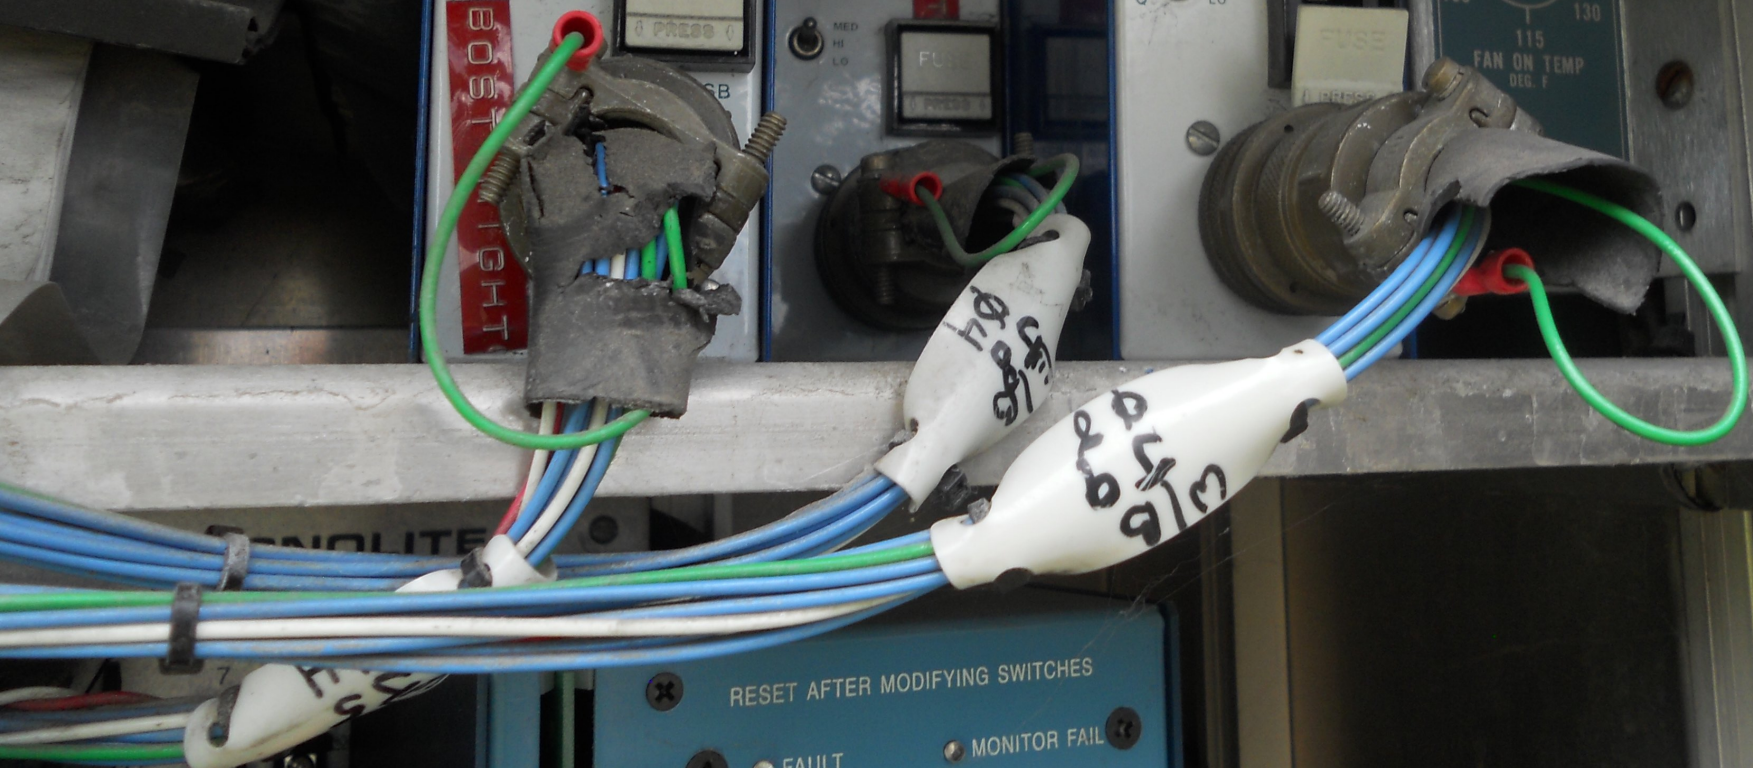

115

FAN ON TEMP DEG. F

RESET AFTER MODIFYING SWITCHES

FAULT

MONITOR FAIL

RESET

POWER

MODE