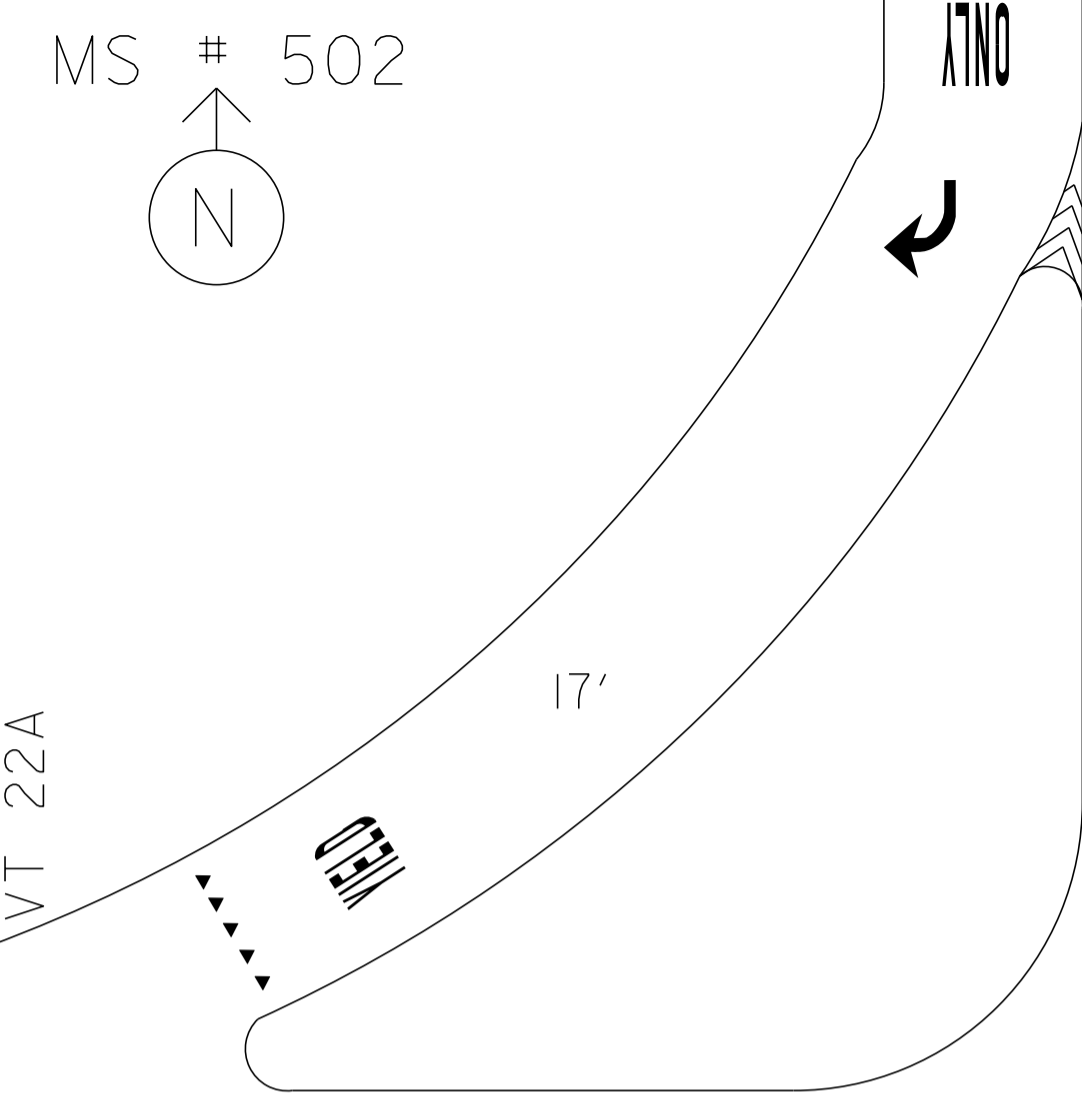

MS # 502

ONLY

US 7 NORTH

VT 22A

12'

12'

STOP BAR 12'

18'

12'

LANE LINE 220'

STOP BAR 29'

12'

STOP BAR 24'

12'

12'

12'

ONLY

LANE LINE 145'

NOT TO SCALE

US 7 SOUTH