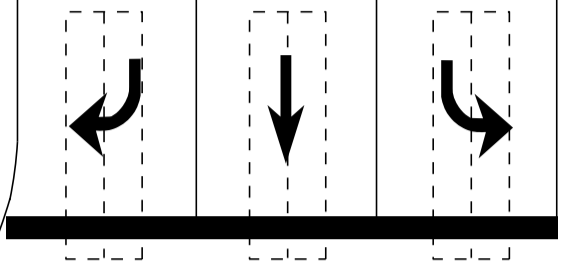

MS # 406

- ⊙ PEDESTAL POST
- Ⓟ PEDESTRIAN SIGNAL
- ¶ PREEMPTION DETECTOR
- ♀ PREEMPTION STROBE
- ⊏ L.E.D REGULATORY SIGN
- ⊠ CONTROL BOX
- MAST ARM
- ⌋ COORDINATION
- ⋯ LOOP DETECTION
- Ⓜ JB JUNCTION BOX
- STANCHION

6 ONLY

4

4

ONLY

- Ⓐ =
- Ⓒ =
- Ⓕ =
- Ⓖ =
- Ⓙ =
- Ⓚ =

2

2

NOT TO SCALE