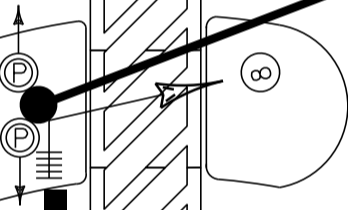

MS # 406

- ⊙ PEDESTAL POST
- Ⓟ PEDESTRIAN SIGNAL
- ¶ PREEMPTION DETECTOR
- ♀ PREEMPTION STROBE
- ⊏ L.E.D REGULATORY SIGN
- ⊠ CONTROL BOX
- MAST ARM
- ⌋ COORDINATION
- ⋯ LOOP DETECTION
- Ⓜ JB JUNCTION BOX
- STANCHION

6 ONLY

4

4

ONLY

- Ⓐ =
- Ⓒ =
- Ⓕ =
- Ⓖ =
- Ⓙ =
- Ⓚ =

2

2

NOT TO SCALE