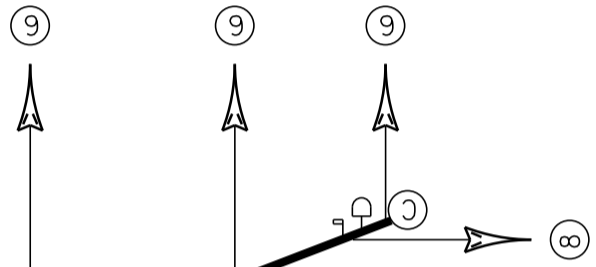

MS # 406

- ⊙ PEDESTAL POST
- Ⓟ PEDESTRIAN SIGNAL
- ¶ PREEMPTION DETECTOR
- ♀ PREEMPTION STROBE
- ⊏ L.E.D REGULATORY SIGN
- ⊠ CONTROL BOX
- MAST ARM
- ⌋ COORDINATION
- ⋯ LOOP DETECTION
- Ⓜ JB JUNCTION BOX
- STANCHION

6 ONLY

4

4

ONLY

- Ⓐ =
- Ⓒ =
- Ⓕ =
- Ⓖ =
- Ⓙ =
- Ⓚ =

2

2

NOT TO SCALE