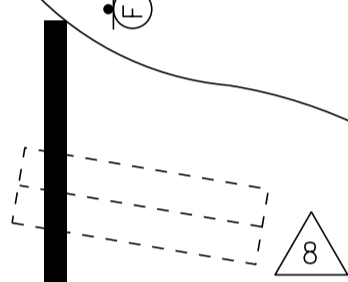

MS # 406

- ⊙ PEDESTAL POST
- Ⓟ PEDESTRIAN SIGNAL
- ¶ PREEMPTION DETECTOR
- ♀ PREEMPTION STROBE
- ⊏ L.E.D REGULATORY SIGN
- ⊠ CONTROL BOX
- MAST ARM
- ⌋ COORDINATION
- ⋯ LOOP DETECTION
- Ⓜ JB JUNCTION BOX
- STANCHION

6 ONLY

4

4

ONLY

- Ⓐ =
- Ⓒ =
- Ⓕ =
- Ⓖ =
- Ⓙ =
- Ⓚ =

2

2

NOT TO SCALE