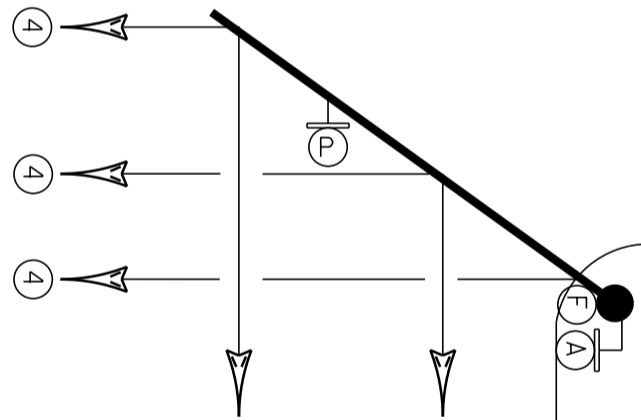

MS # 406

- ⊙ PEDESTAL POST
- Ⓟ PEDESTRIAN SIGNAL
- ¶ PREEMPTION DETECTOR
- ♀ PREEMPTION STROBE
- ⊏ L.E.D REGULATORY SIGN
- ⊠ CONTROL BOX
- MAST ARM
- ⌋ COORDINATION
- ⋯ LOOP DETECTION
- Ⓜ JB JUNCTION BOX
- STANCHION

6 ONLY

4

4

ONLY

- Ⓐ =
- Ⓒ =
- Ⓕ =
- Ⓖ =
- Ⓙ =
- Ⓚ =

2

2

NOT TO SCALE