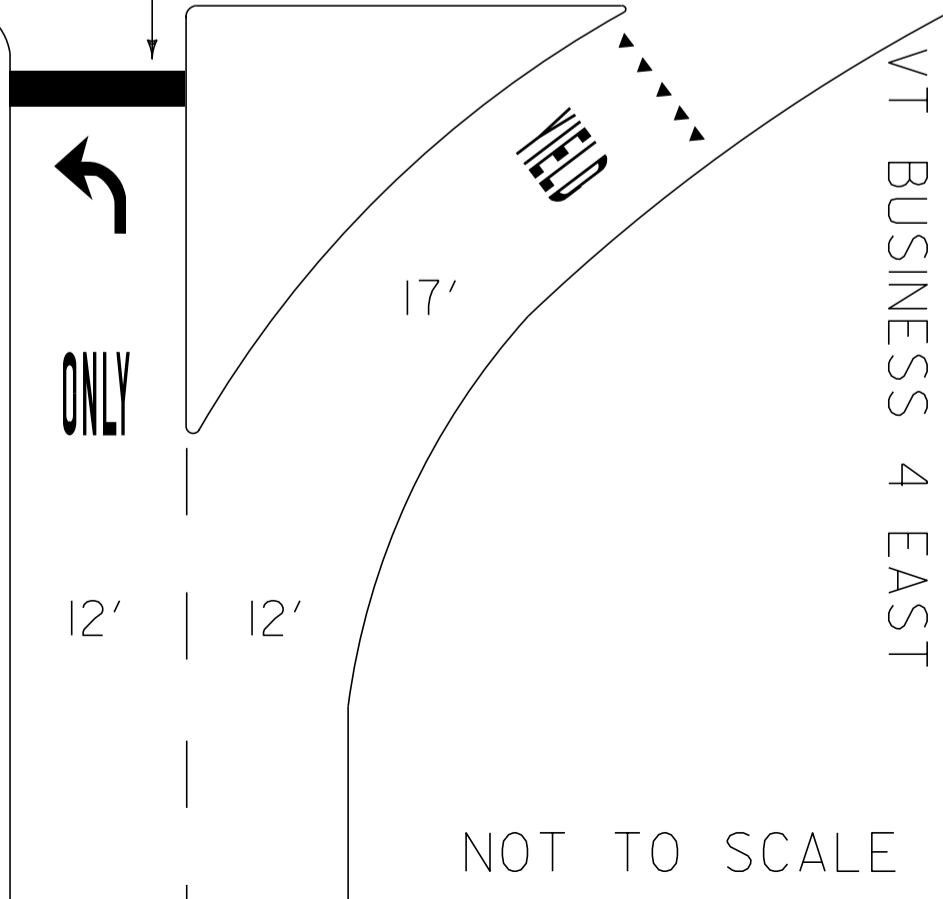

MS # 316

VT 4A WEST

STOP BAR 24'

STOP BAR 24'

STOP BAR 12'

VT BUSINESS 4 EAST

RUTLAND ST HWY

NOT TO SCALE