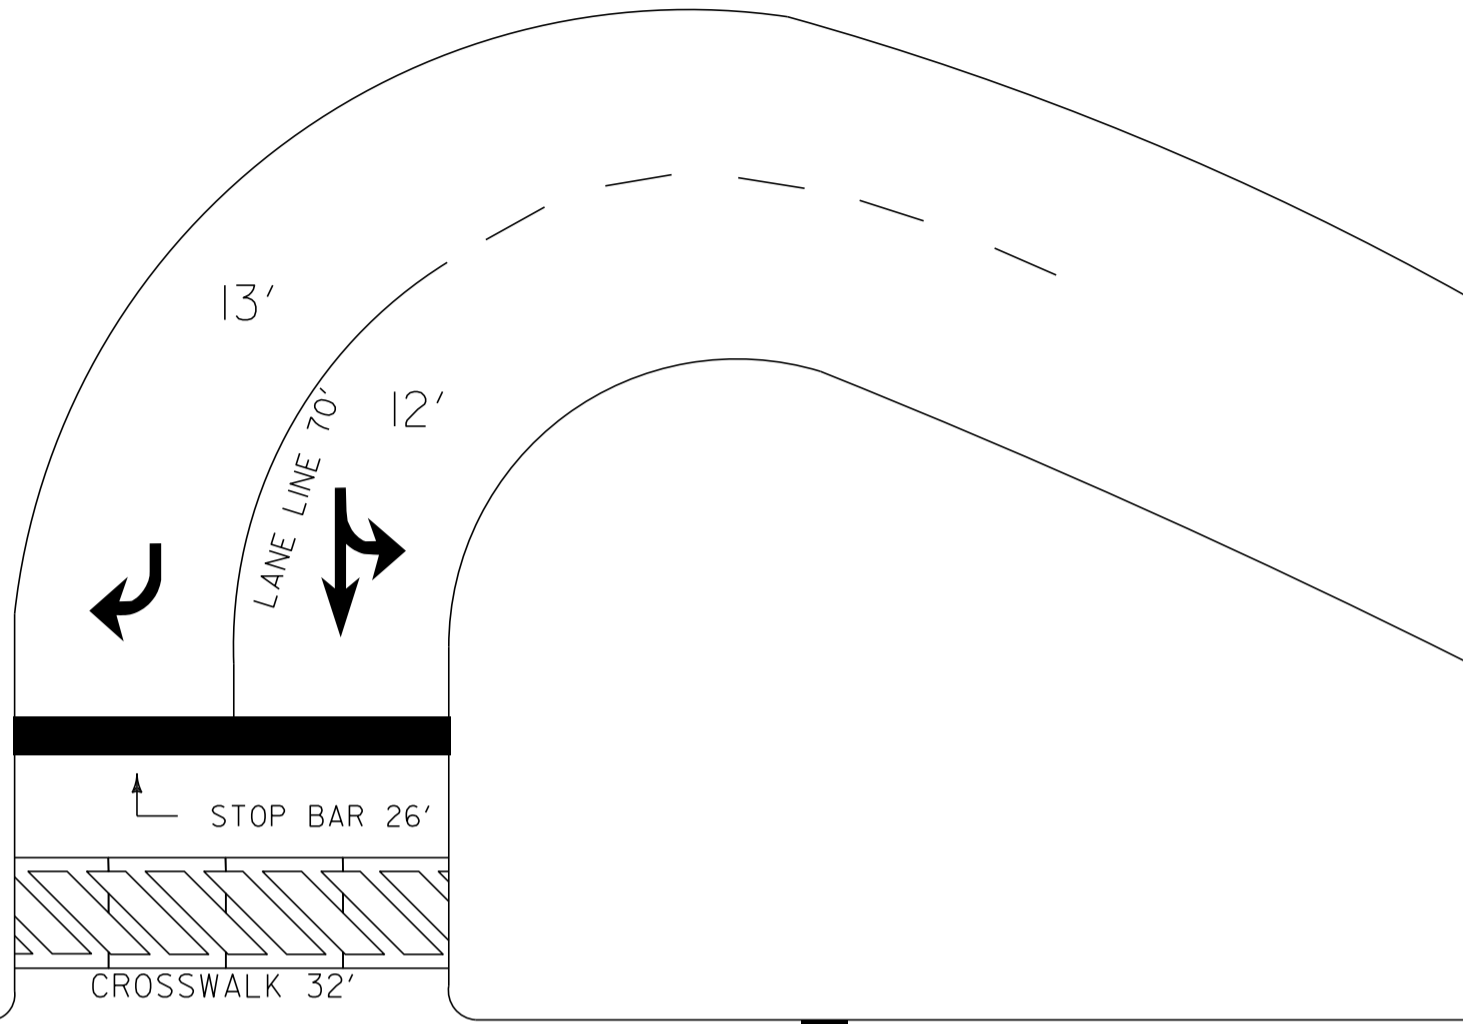

MS # 316

VT 4A WEST

STOP BAR 24'

STOP BAR 24'

STOP BAR 12'

VT BUSINESS 4 EAST

RUTLAND ST HWY

NOT TO SCALE