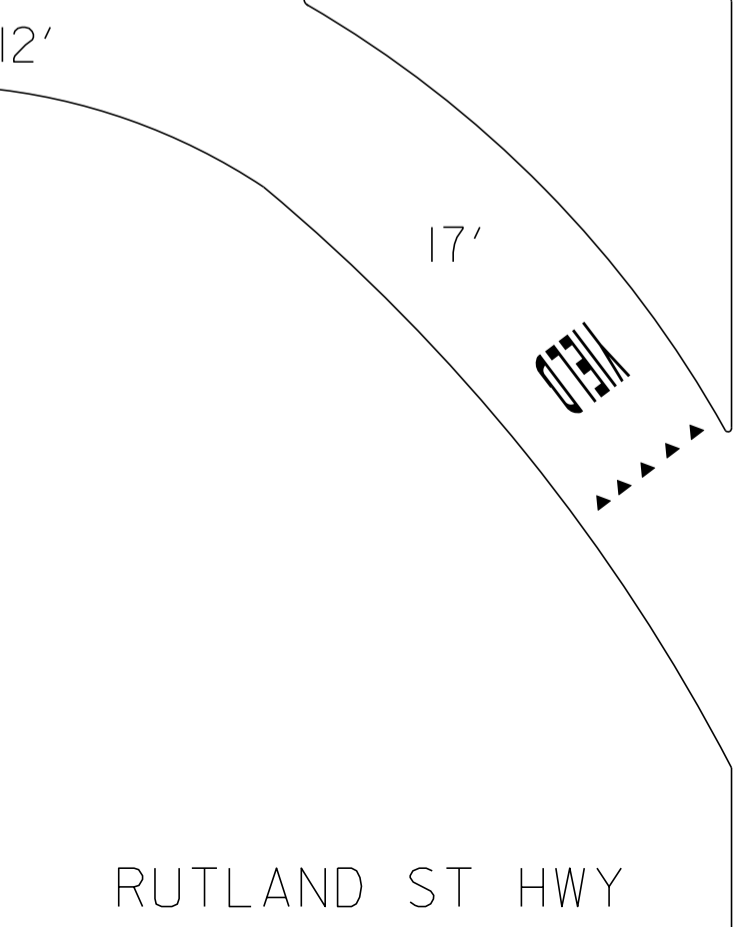

MS # 316

VT 4A WEST

STOP BAR 24'

STOP BAR 24'

STOP BAR 12'

VT BUSINESS 4 EAST

RUTLAND ST HWY

NOT TO SCALE