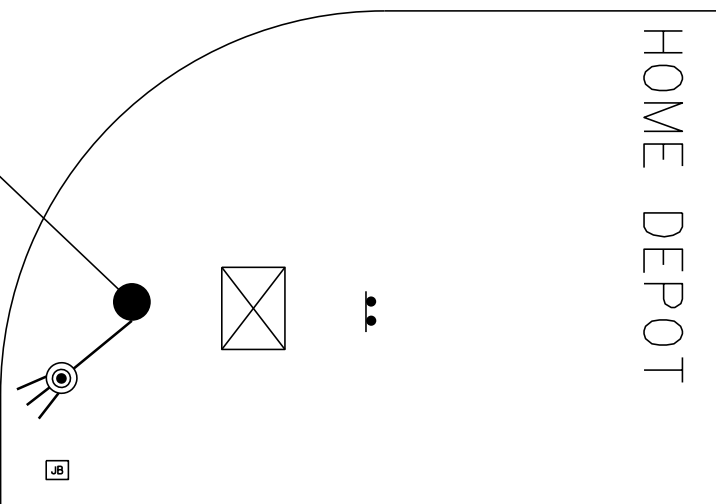

MS # 311

US 4 WEST

CATAMOUNT
PET SUPPLY

-  CONTROL BOX
-  LOOP DETECTION
-  JUNCTION BOX
-  PULL BOX
-  LUMINAIRE
-  STANCHION
-  = 
-  = 

HOME DEPOT

US 4 EAST

NOT TO SCALE