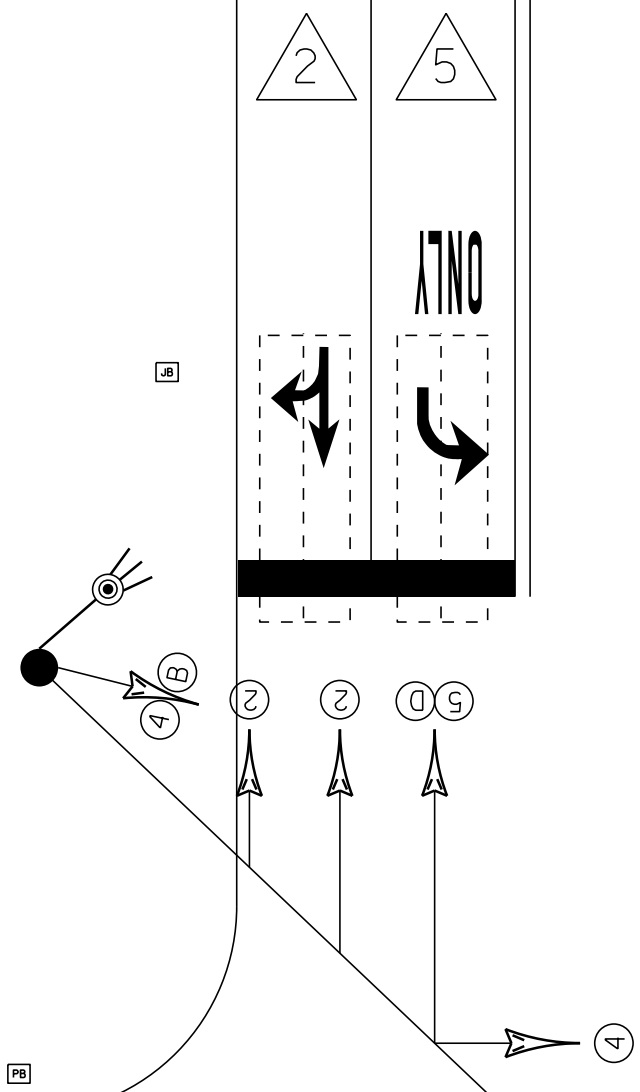

MS # 311

US 4 WEST

CATAMOUNT
PET SUPPLY

-  CONTROL BOX
-  LOOP DETECTION
-  JUNCTION BOX
-  PULL BOX
-  LUMINAIRE
-  STANCHION
-  = 
-  = 

HOME DEPOT

US 4 EAST

NOT TO SCALE