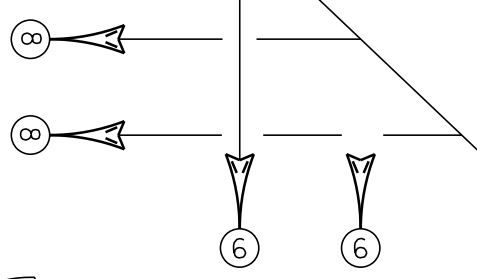

MS # 311

US 4 WEST

CATAMOUNT
PET SUPPLY

-  CONTROL BOX
-  LOOP DETECTION
-  JUNCTION BOX
-  PULL BOX
-  LUMINAIRE
-  STANCHION
-  = 
-  = 

HOME DEPOT

US 4 EAST

NOT TO SCALE