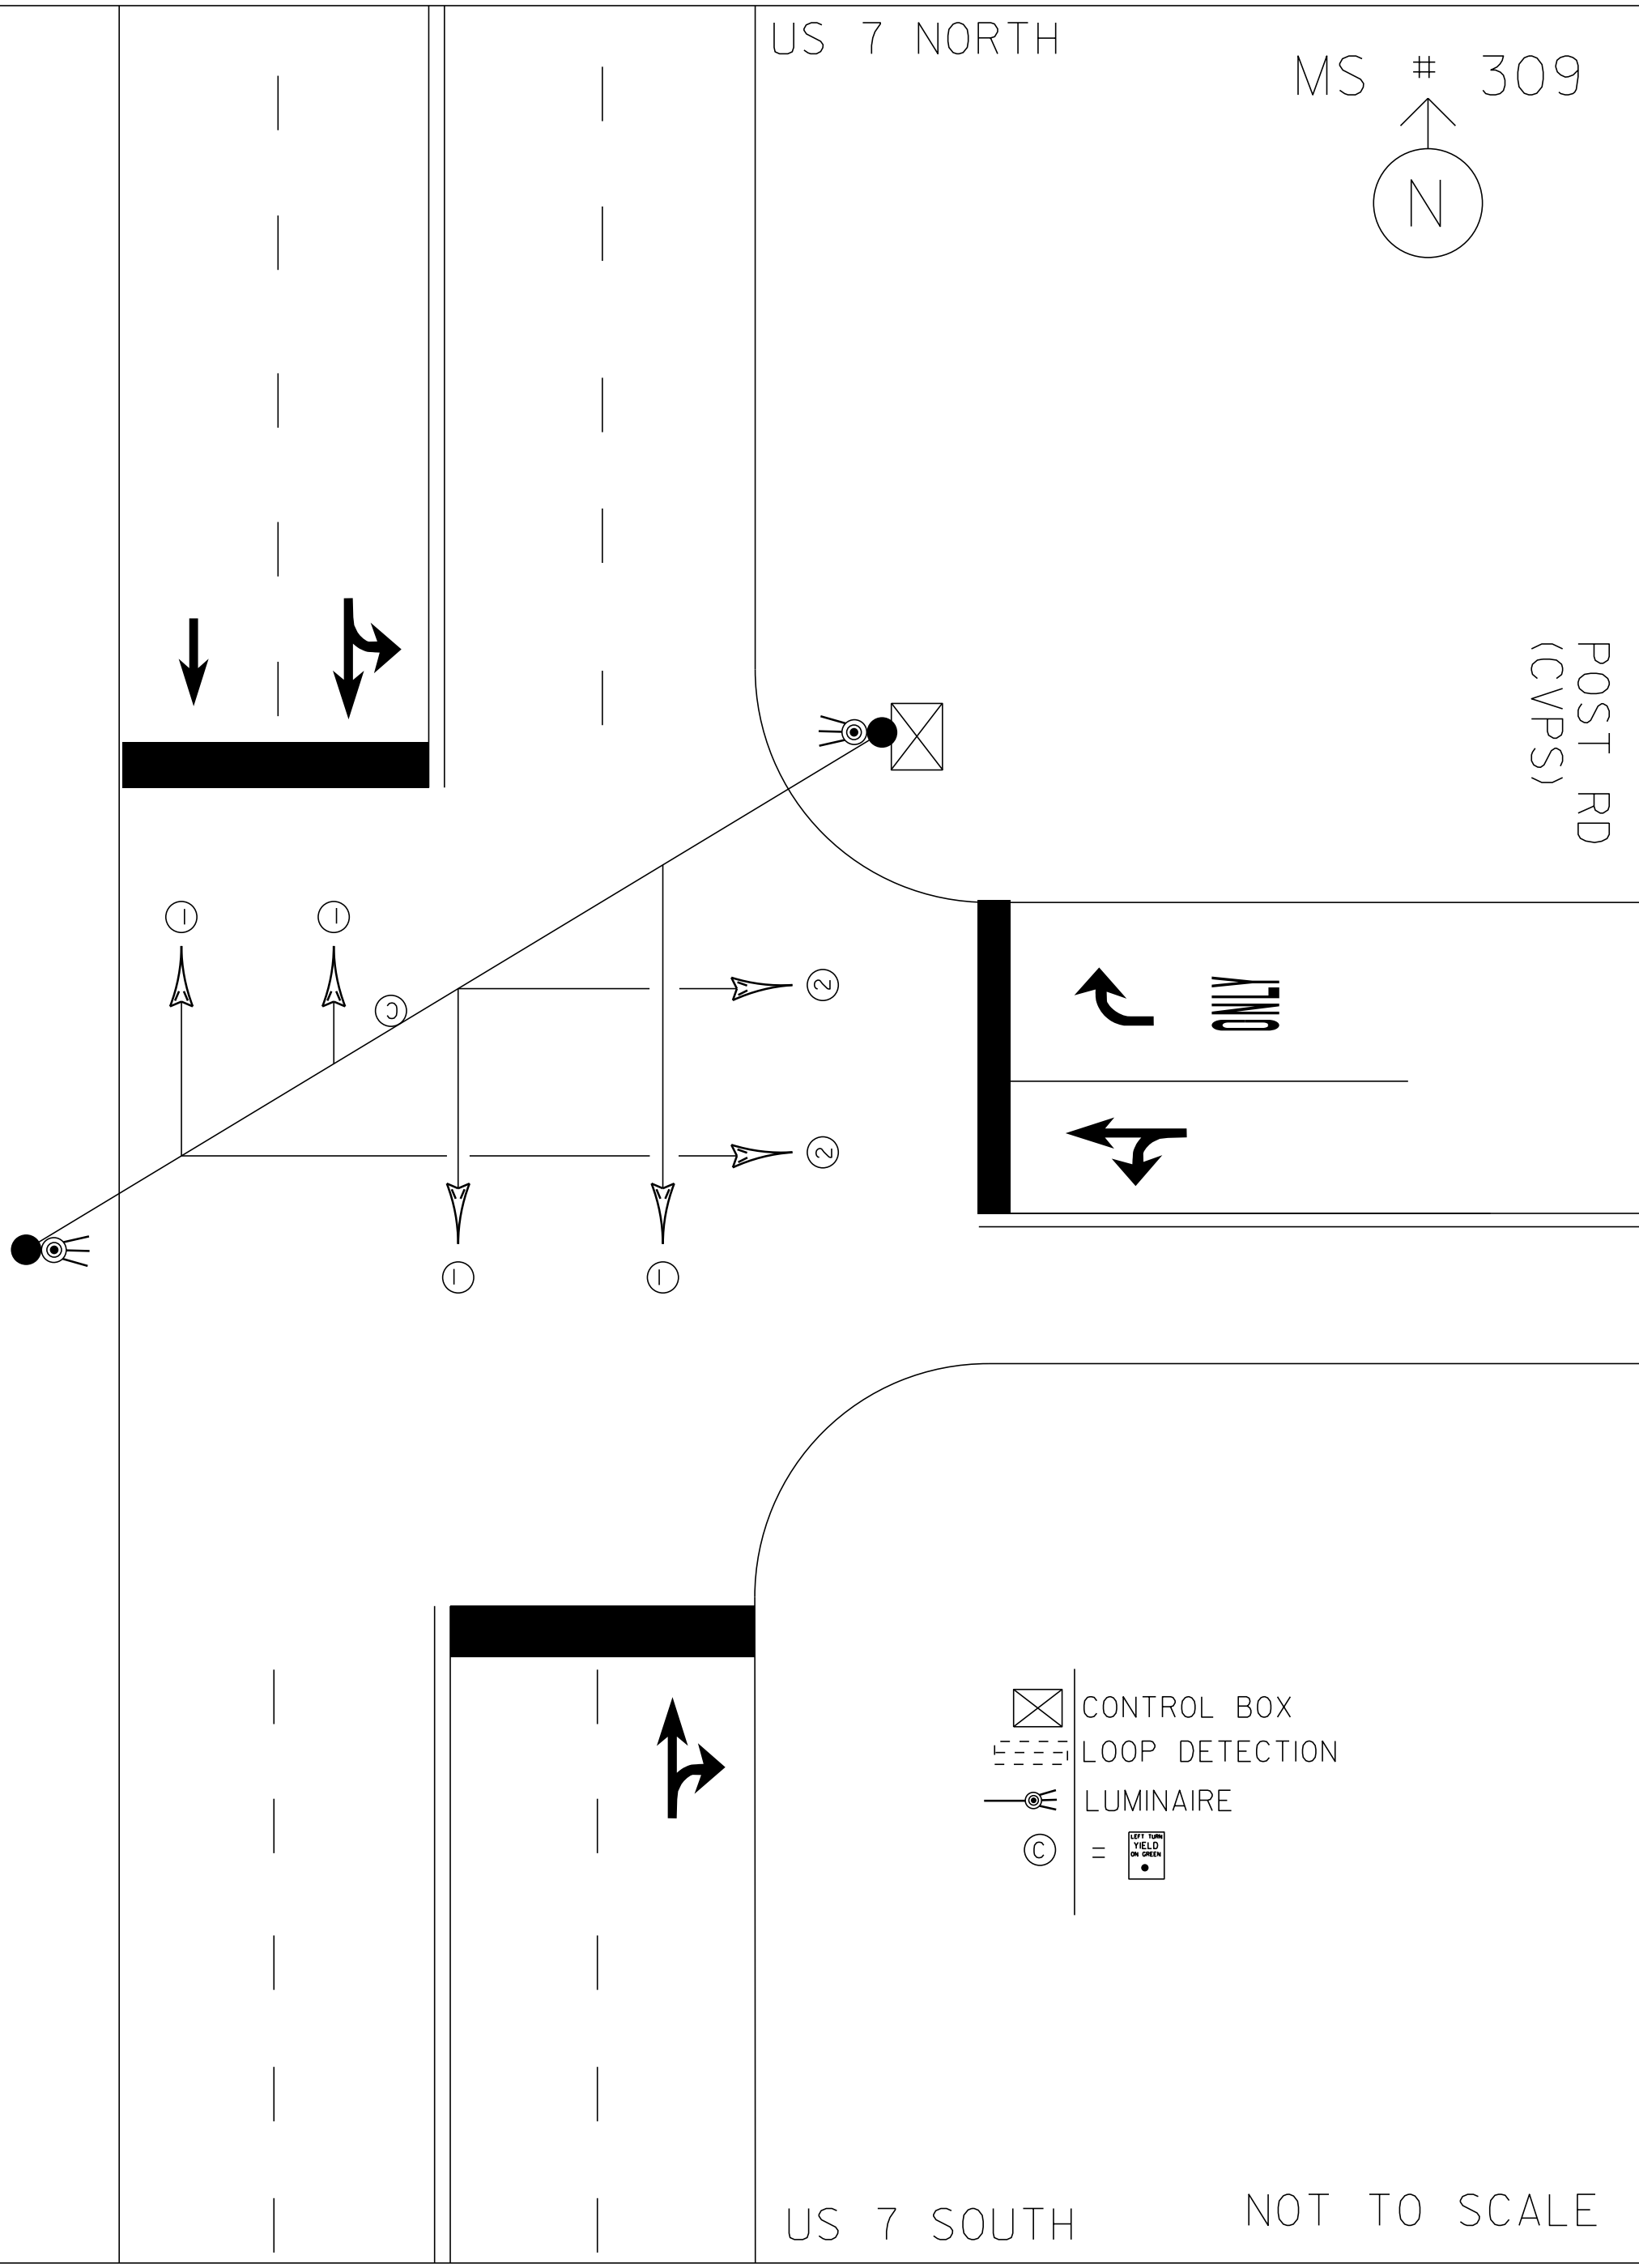

US 7 NORTH

MS # 309

POST RD
(CVPS)

-  CONTROL BOX
-  LOOP DETECTION
-  LUMINAIRE
-  = 

US 7 SOUTH

NOT TO SCALE