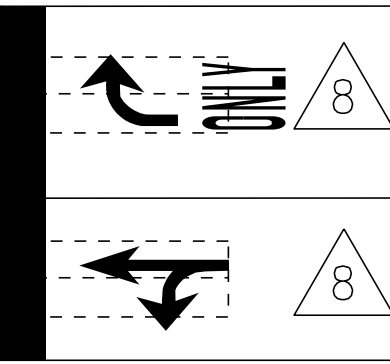

MS # 308

US 7 NORTH

-  CONTROL BOX
-  LOOP DETECTION
-  PULL BOX
-  LUMINAIRE
-  STANCHION
-  = 
-  = 

ONLY

COLD RIVER RD

ONLY

US 7 SOUTH

NOT TO SCALE