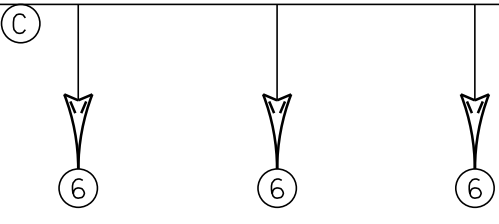

MS # 308

US 7 NORTH

-  CONTROL BOX
-  LOOP DETECTION
-  PULL BOX
-  LUMINAIRE
-  STANCHION
-  = 
-  = 

ONLY

COLD RIVER RD

ONLY

US 7 SOUTH

NOT TO SCALE