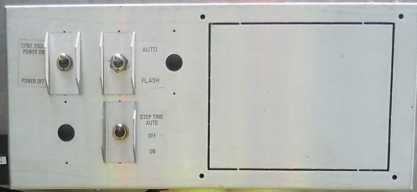

DANGER

115 VOLTS A.C.

WARNING

DO NOT OPERATE
CABINET WITHOUT
CMU / MMU

ECONOLITE

ACTIVATED
OCT 14, 2005