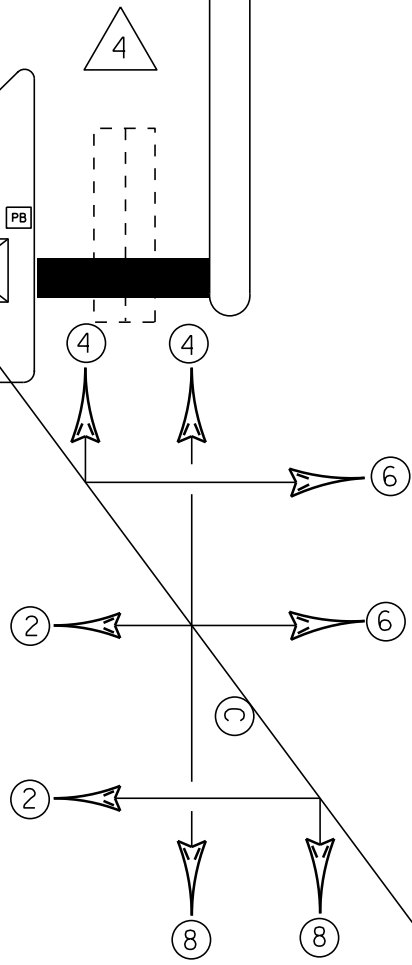

MS # 210

US 5 NORTH

-  CONTROL BOX
-  LOOP DETECTION
-  PULL BOX
-  LUMINAIRE
-  STANCHION
-  = 

VT 131 WEST

VT 12 SOUTH

US 5 SOUTH

NOT TO SCALE