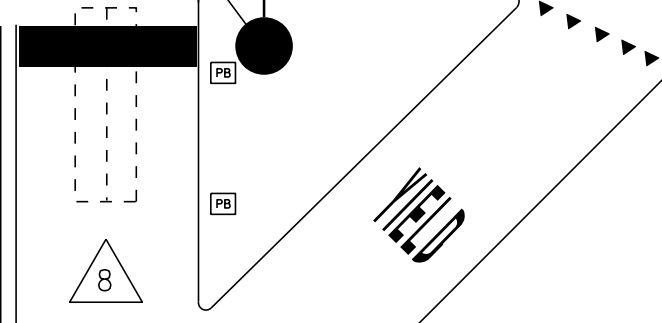

MS # 210

US 5 NORTH

-  CONTROL BOX
-  LOOP DETECTION
-  PULL BOX
-  LUMINAIRE
-  STANCHION
-  = 

VT 131 WEST

VT 12 SOUTH

US 5 SOUTH

NOT TO SCALE