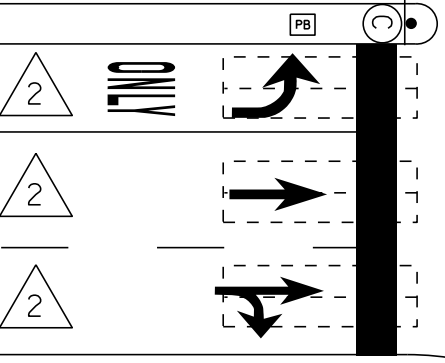

MS # 210

US 5 NORTH

-  CONTROL BOX
-  LOOP DETECTION
-  PULL BOX
-  LUMINAIRE
-  STANCHION
-  = 

VT 131 WEST

VT 12 SOUTH

US 5 SOUTH

NOT TO SCALE