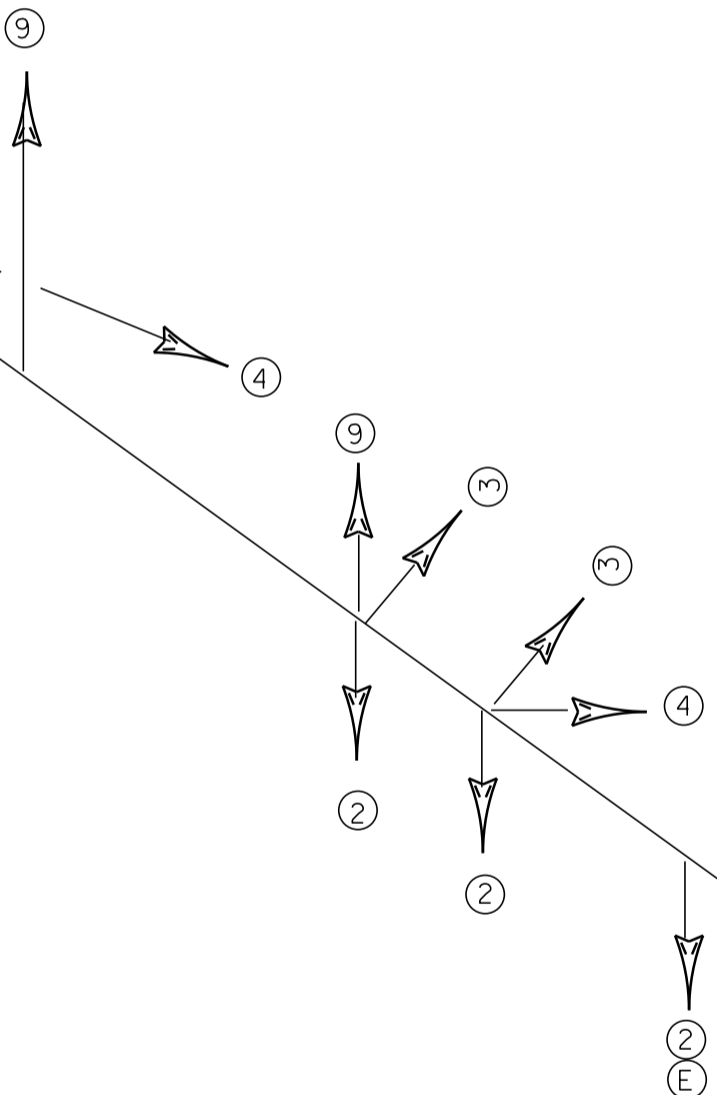

VT 67A NORTH

MS # 102

-  VIDEO CAMERA
-  CONTROL BOX
-  VIDEO DETECTION
-  LUMINAIRE
-  STANCHION
-  = 

VT 7A NORTH

LEGION

PVT DRIVE ONE WAY

ONLY

VT 7A SOUTH

NOT TO SCALE