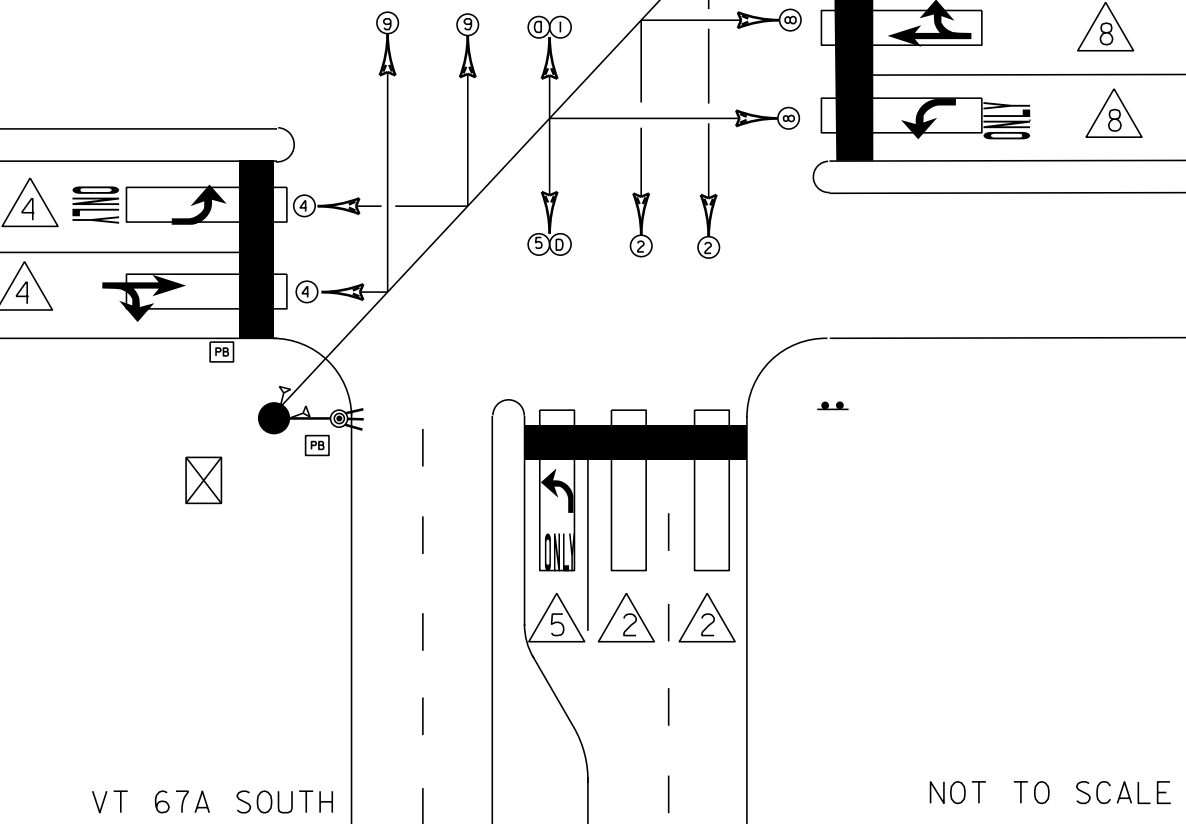

MS # 100

VT 67A NORTH

PB

HANNAFORDS

BENNINGTON PLAZA

- PEDESTAL POST
- PEDESTRIAN SIGNAL
- VIDEO CAMERA
- CONTROL BOX
- VIDEO DETECTION
- PULL BOX
- LUMINAIRE
- =

VT 67A SOUTH

NOT TO SCALE