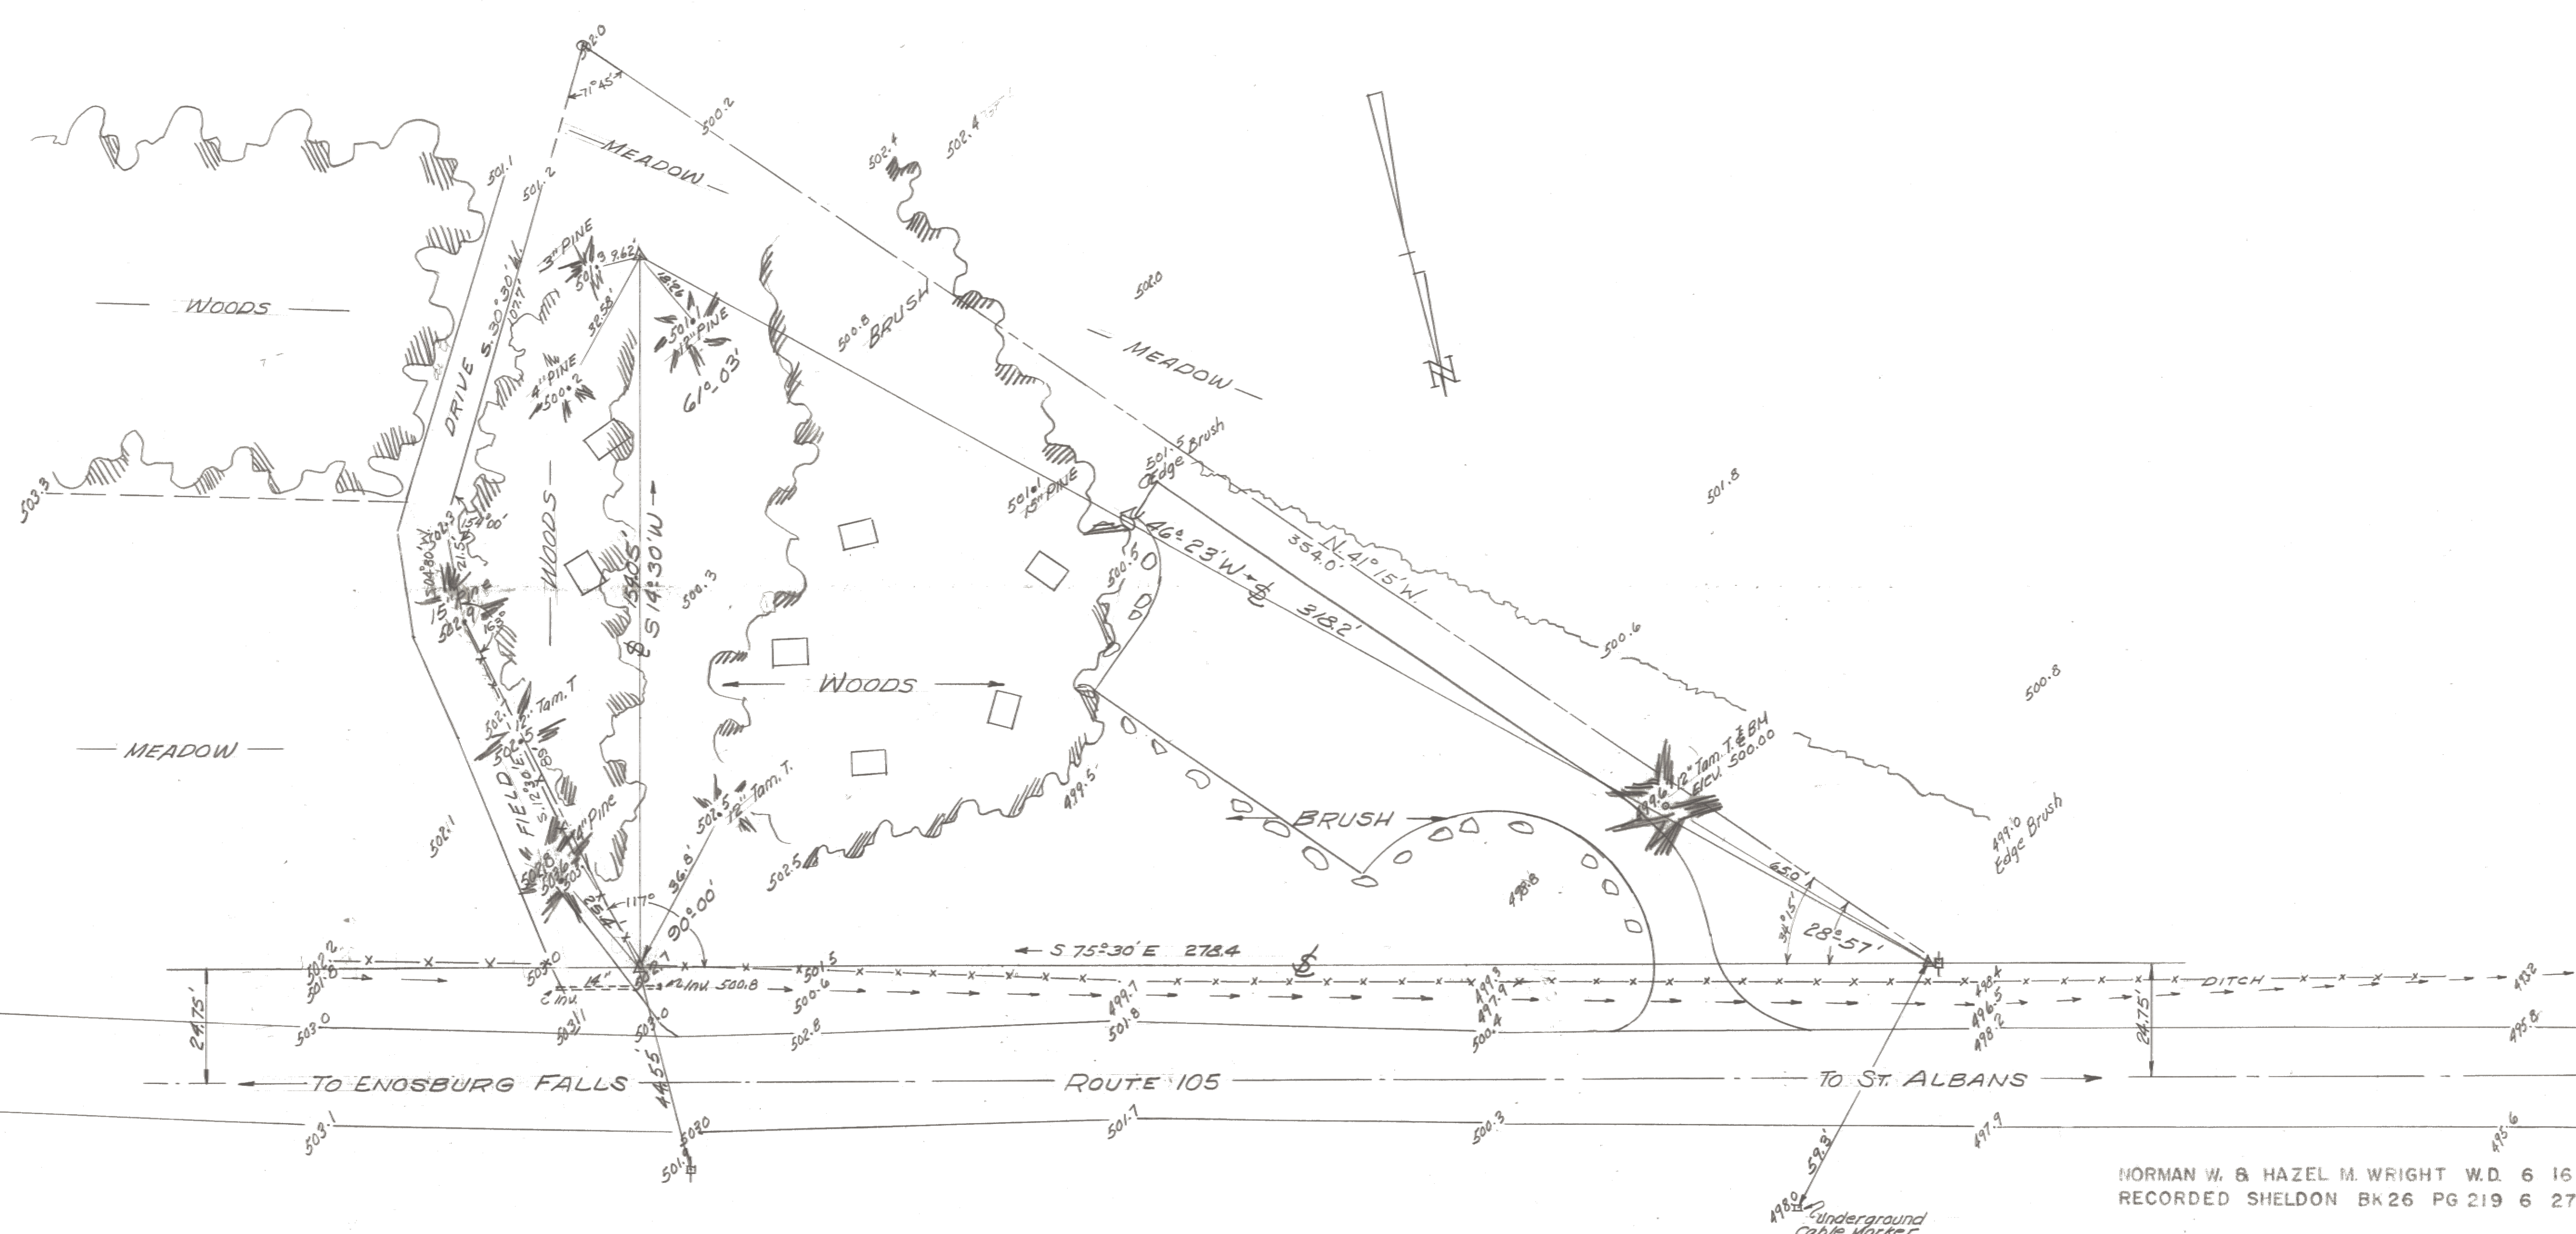

502.9

NORMAN W. & HAZEL M. WRIGHT W.D. 6 16 58
 RECORDED SHELDON BK 26 PG 219 6 27 58

WAYSIDE AREA No 11-7
 TOWN OF SHELDON
 VT. RTE. 105

MAY 5 1958 SCALE 1"=20'