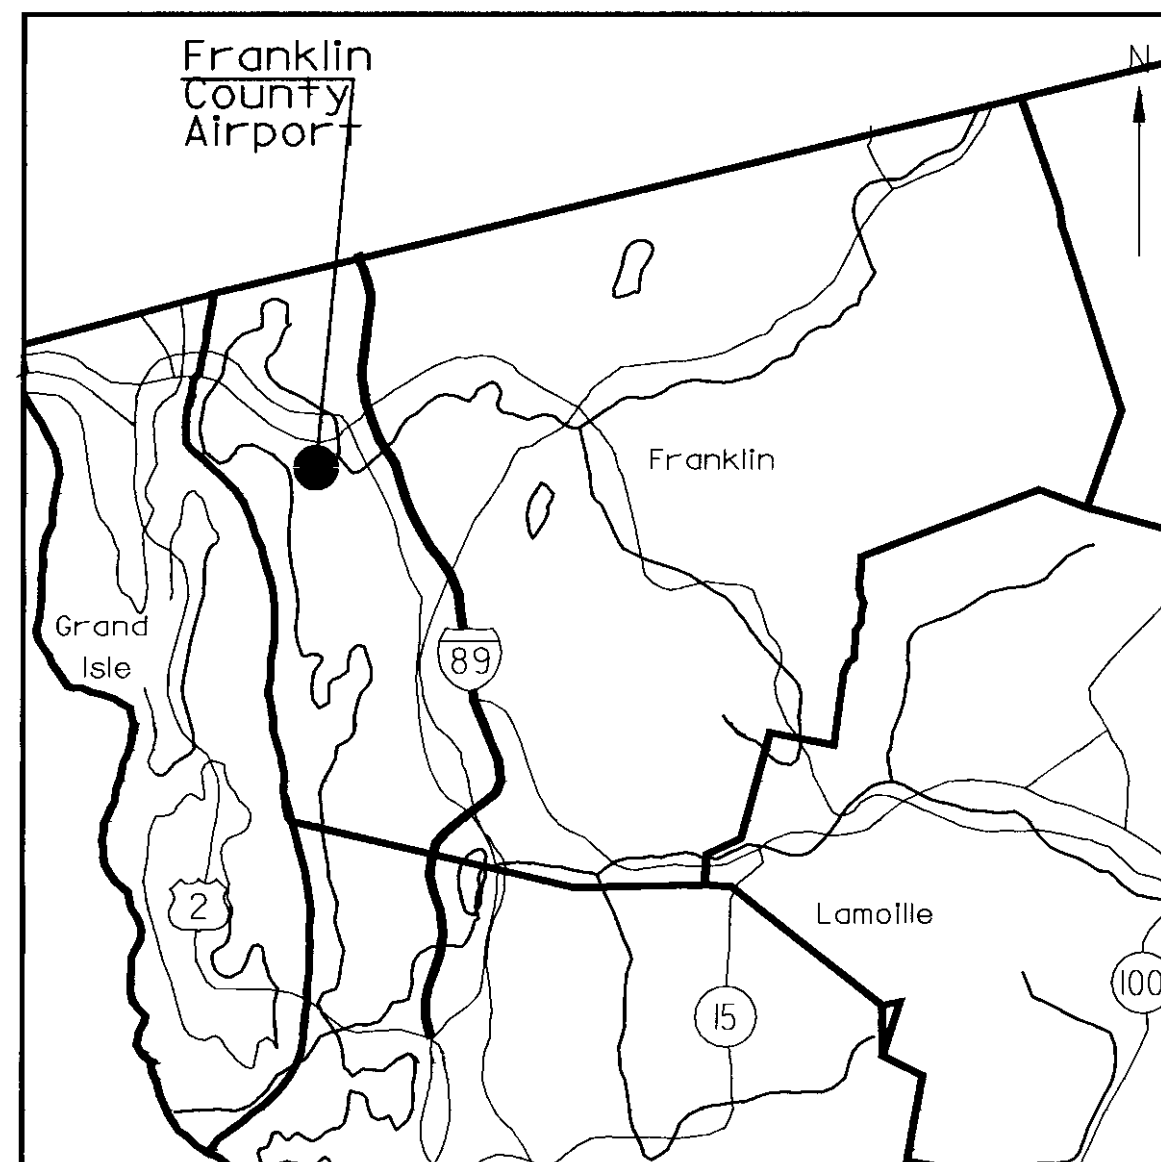

AIRPORT LAYOUT PLAN UPDATE

FRANKLIN COUNTY STATE AIRPORT HIGHGATE, VERMONT

LOCATION MAP

VICINITY MAP

SHEET	TITLE
1	COVERSHEET
2	EXISTING ALP
3	ULTIMATE ALP
4	TERMINAL AREA PLAN
5	PLAN & PROFILE
6	FAR PART 77
7	LAND USE PLAN

INDEX OF SHEETS

MAY 2000

OFFICES:
 No. Springfield, Vermont
 Montpelier, Vermont
 Manchester, New Hampshire
 Portland, Maine
 Westford, Massachusetts
 Greenfield, Massachusetts
 Boston, Massachusetts
 Port Charlotte, Florida
 Sarasota, Florida
 Naples, Florida
 Saratoga Springs, New York
 Webster-Martin division
 So. Burlington, Vermont