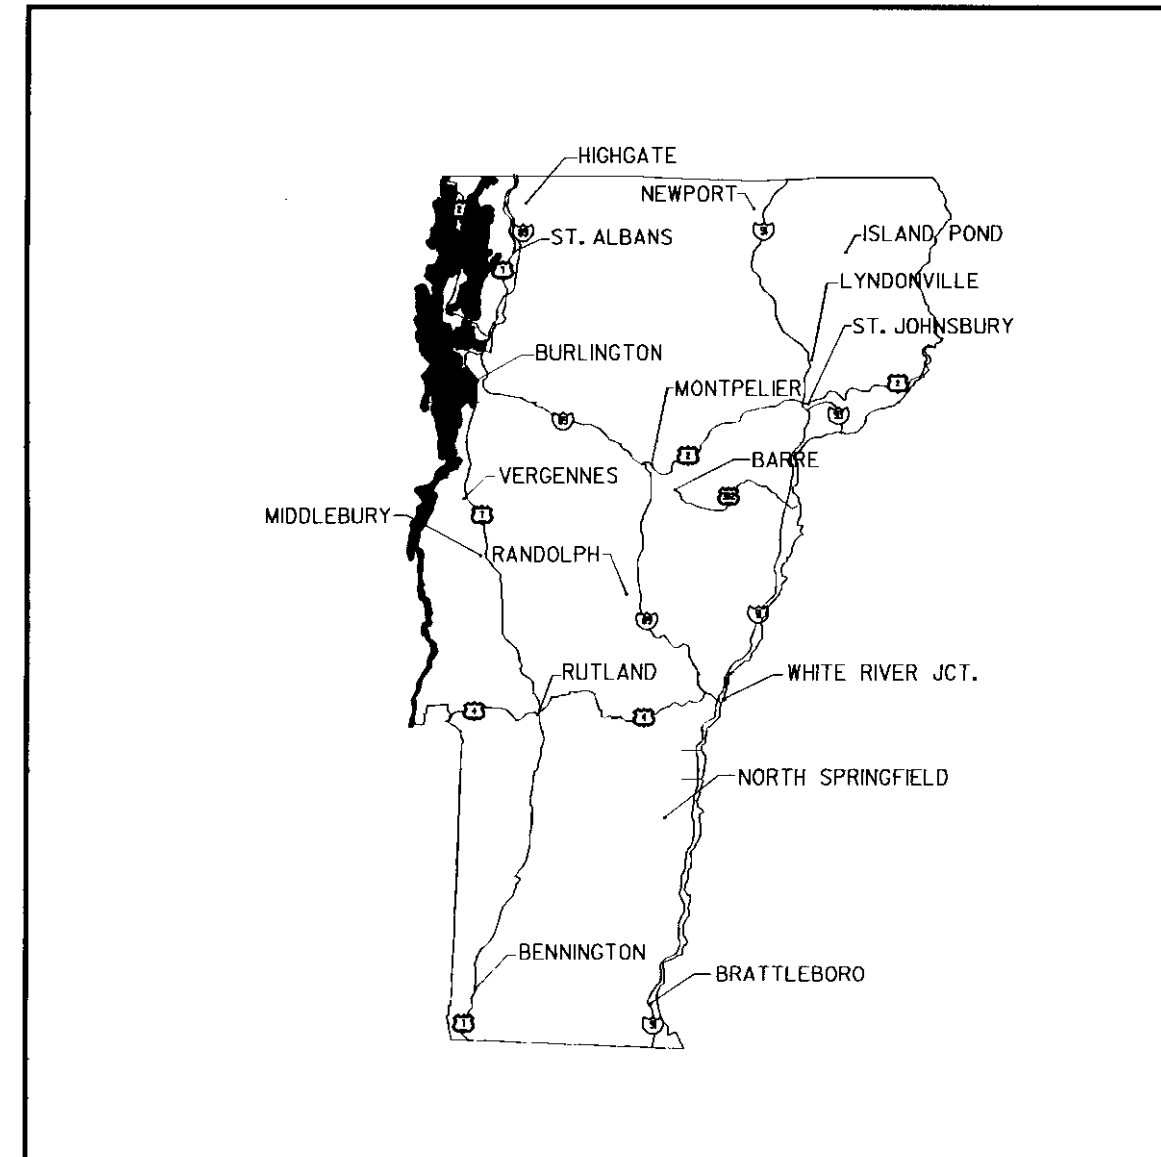

AIRPORT LAYOUT PLAN UPDATE

FRANKLIN COUNTY STATE AIRPORT HIGHGATE, VERMONT

LOCATION MAP

VICINITY MAP

SHEET	TITLE
1	COVERSHEET
2	EXISTING ALP
3	ULTIMATE ALP
4	TERMINAL AREA PLAN
5	PLAN & PROFILE
6	FAR PART 77
7	LAND USE PLAN

INDEX OF SHEETS

MAY 2000

OFFICES:
 No. Springfield, Vermont
 Montpelier, Vermont
 Manchester, New Hampshire
 Portland, Maine
 Westford, Massachusetts
 Greenfield, Massachusetts
 Boston, Massachusetts
 Port Charlotte, Florida
 Sarasota, Florida
 Naples, Florida
 Saratoga Springs, New York
 Webster-Martin division
 So. Burlington, Vermont