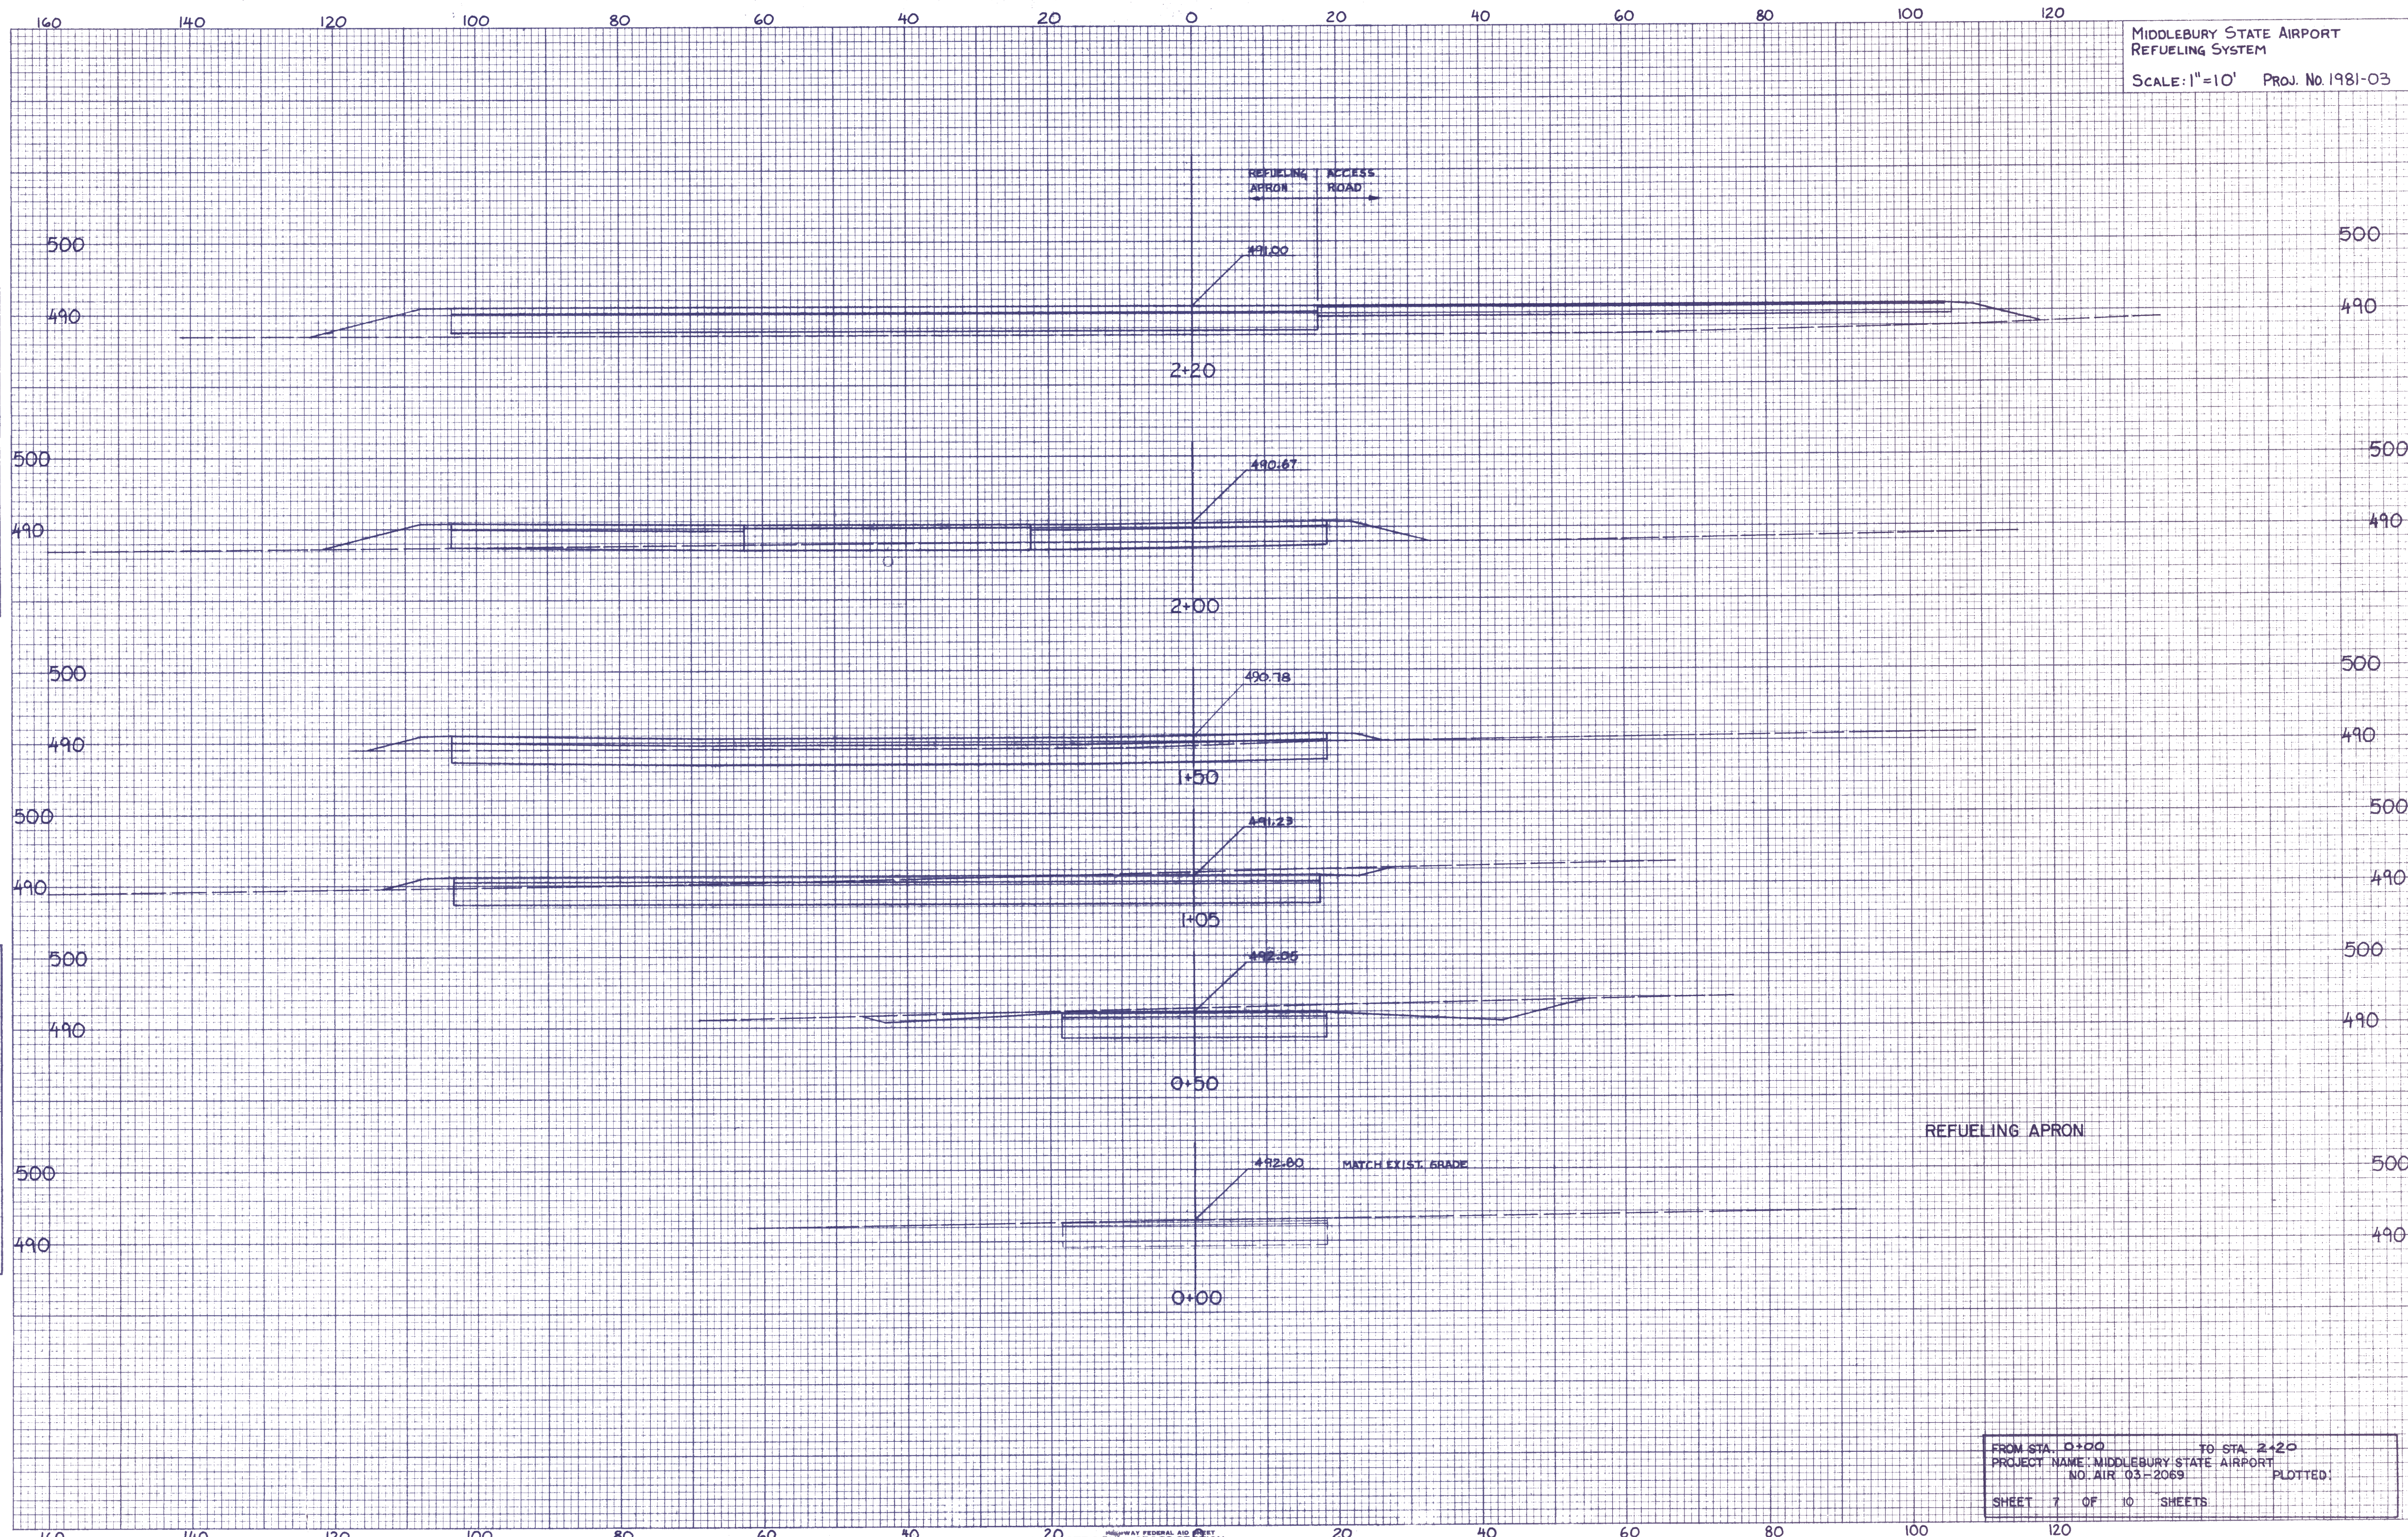

MIDDLEBURY STATE AIRPORT  
 REFUELING SYSTEM  
 SCALE: 1"=10' PROJ. NO. 1981-03

FINAL SURVEYED BY DATE  
 SURVEY PLOTTED  
 NOTE BOOK TEMPLATE NO. AIRAS CHECKED

ORIGINAL SURVEYED BY DATE  
 SURVEY PLOTTED  
 NOTE BOOK TEMPLATE NO. AIRAS CHECKED

FROM STA. 0+00 TO STA. 2+20  
 PROJECT NAME: MIDDLEBURY STATE AIRPORT  
 NO. AIR 03-2069 PLOTTED  
 SHEET 7 OF 10 SHEETS