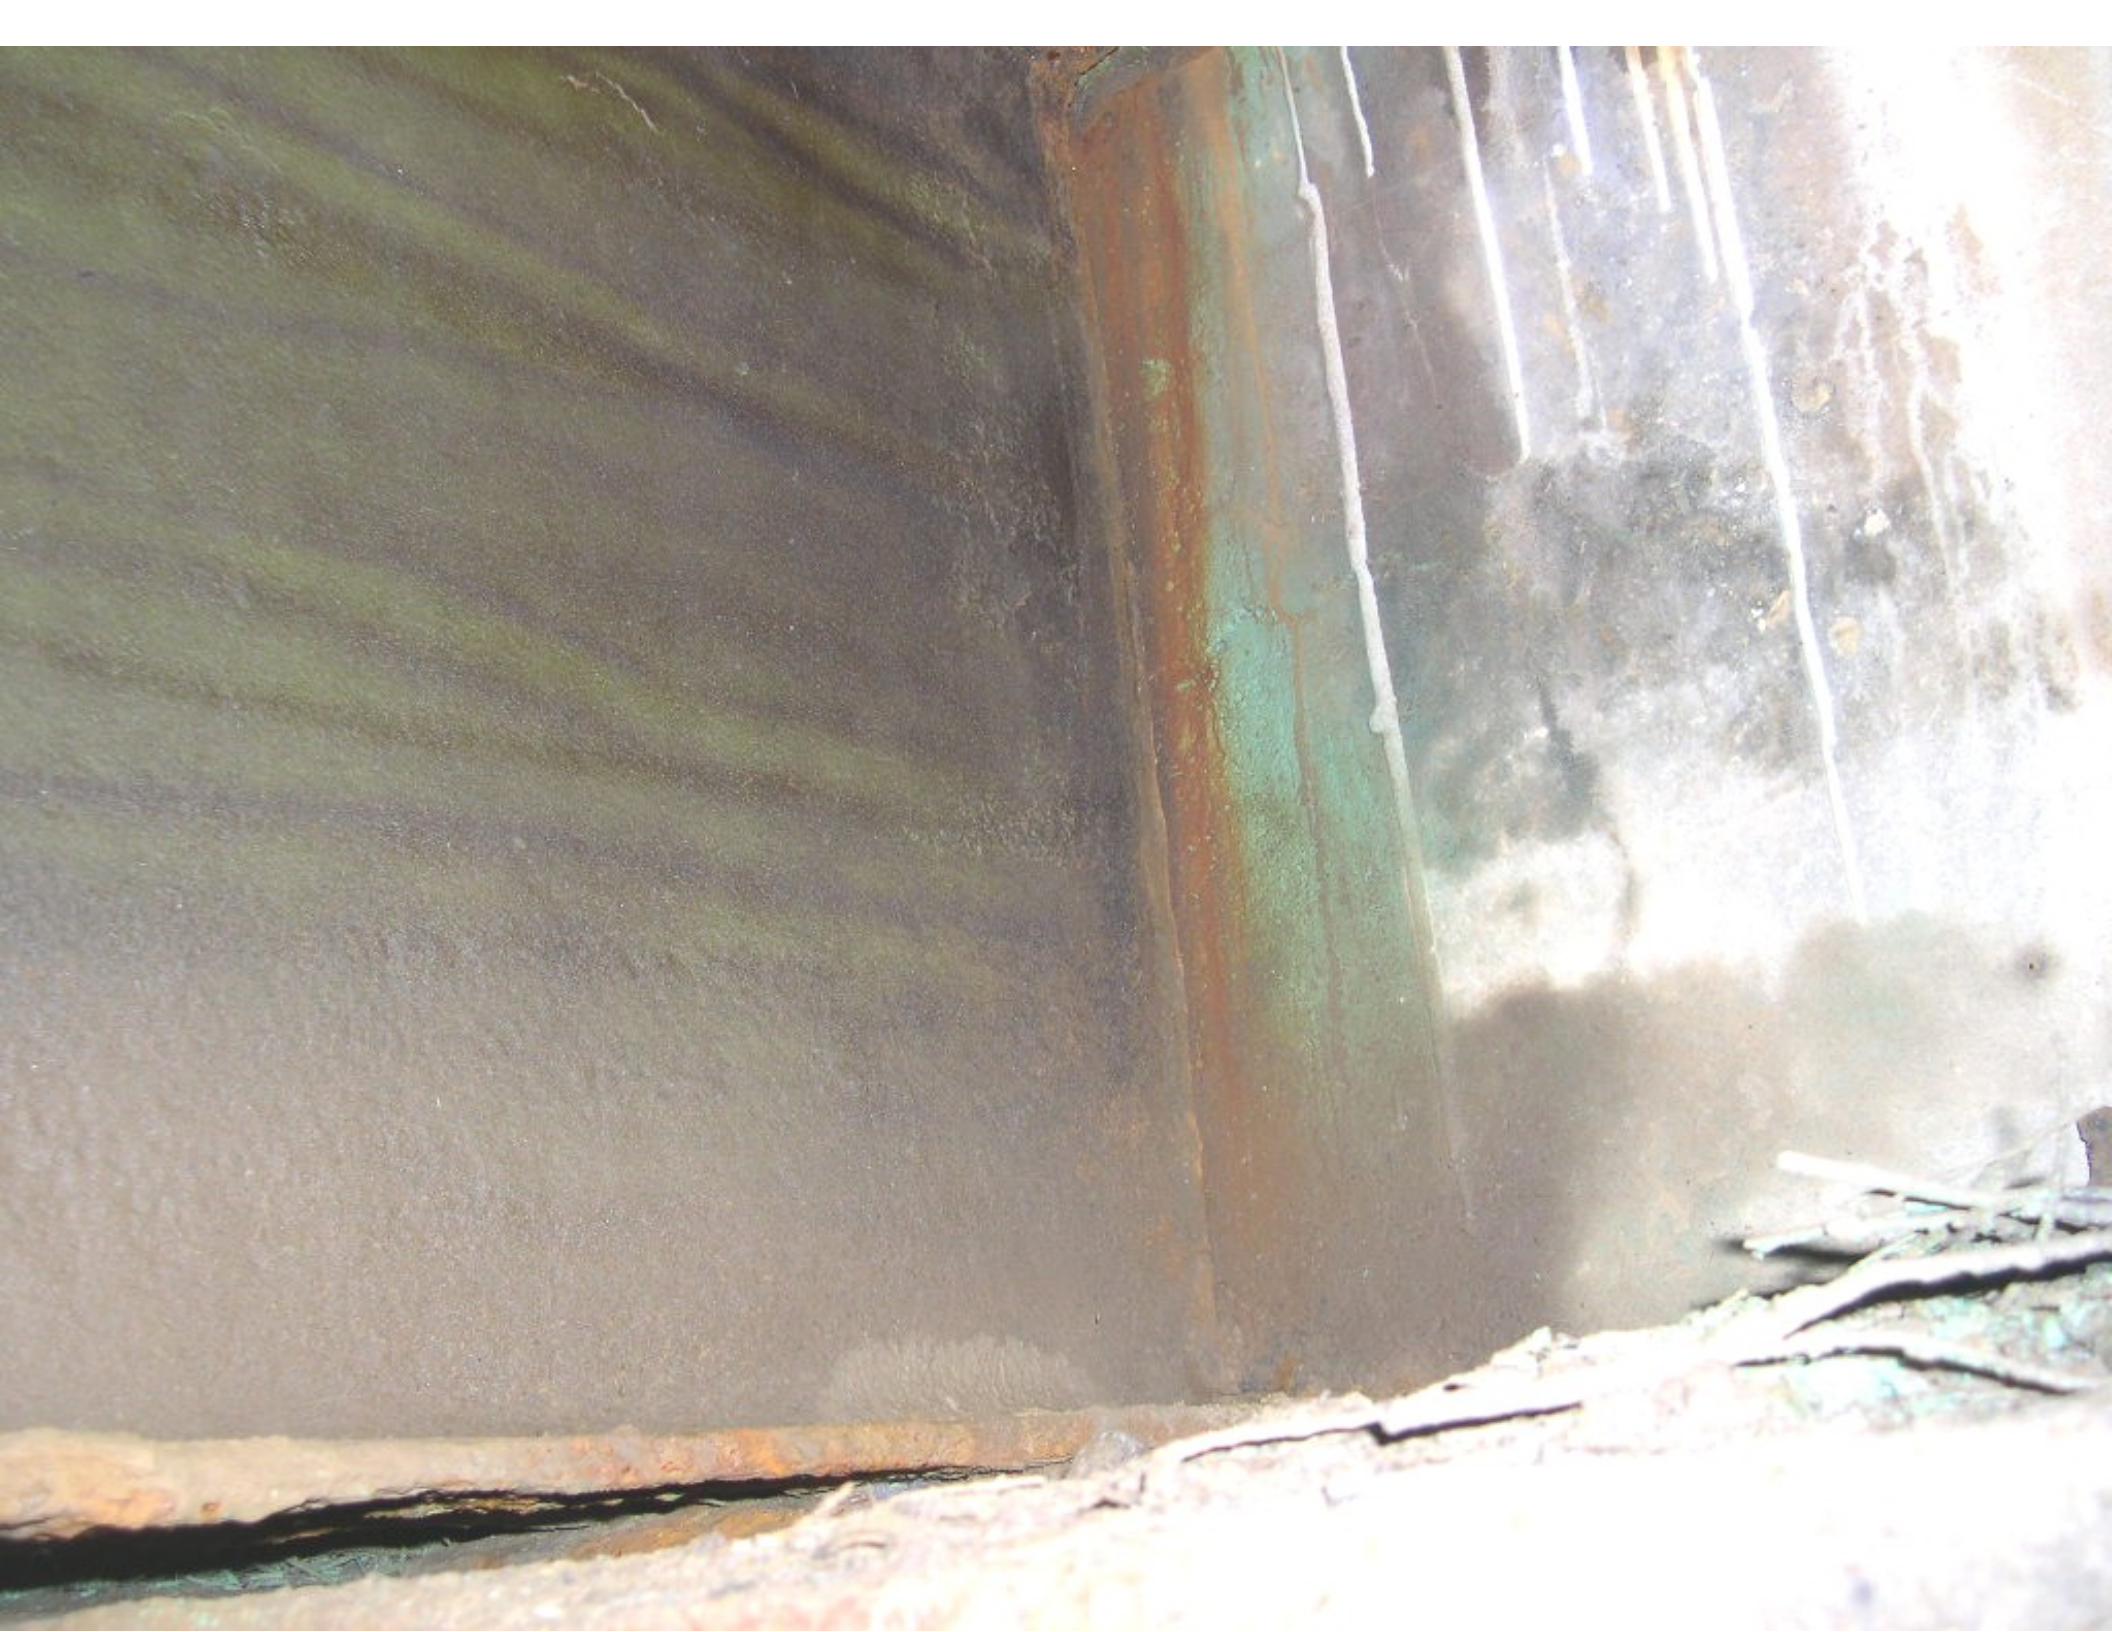

WRONG WAY

DO NOT
ENTER

99 07 274

Vtrans

LEGAL LOAD
LIMIT
24,000
POUNDS